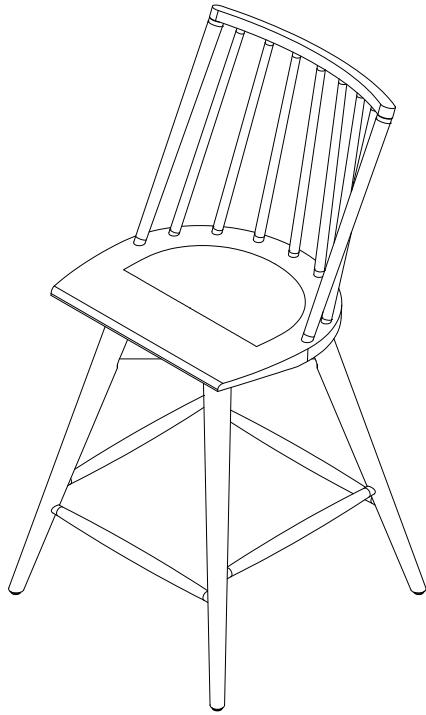

ASSEMBLY INSTRUCTION

MODEL: Swivel Stool Counter

HARDWARE LIST

HARDWARE LIST				
A		Washer	6-16	4
B		Spring washer	6-10	4
C		Bolt	6-20	4
D		Allen key	M4	1

Step: 1