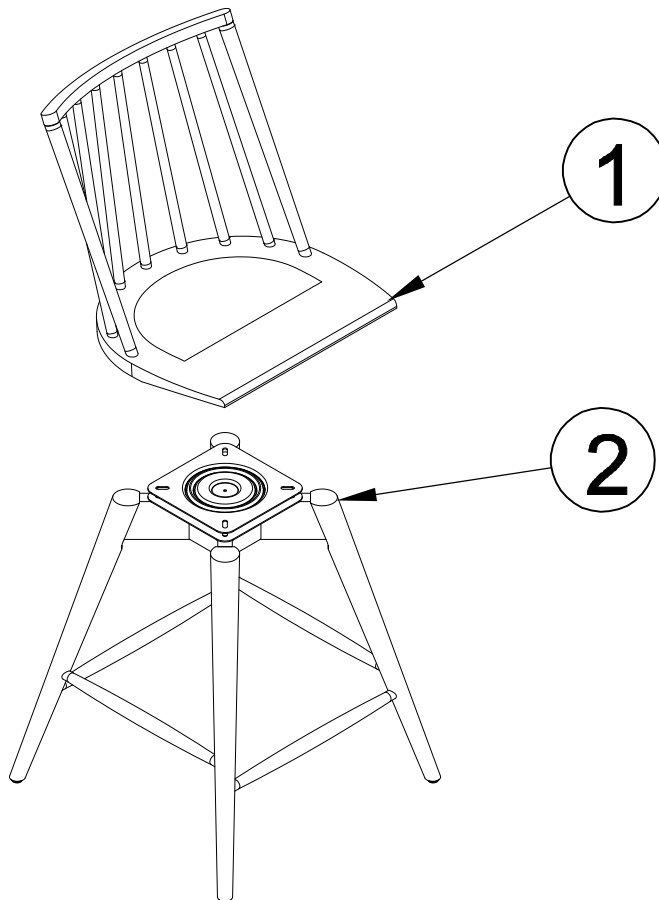

ASSEMBLY INSTRUCTION

MODEL: Swivel Stool Counter

HARDWARE LIST

HARDWARE LIST				
A		Washer	6-16	4
B		Spring washer	6-10	4
C		Bolt	6-20	4
D		Allen key	M4	1

Step: 1