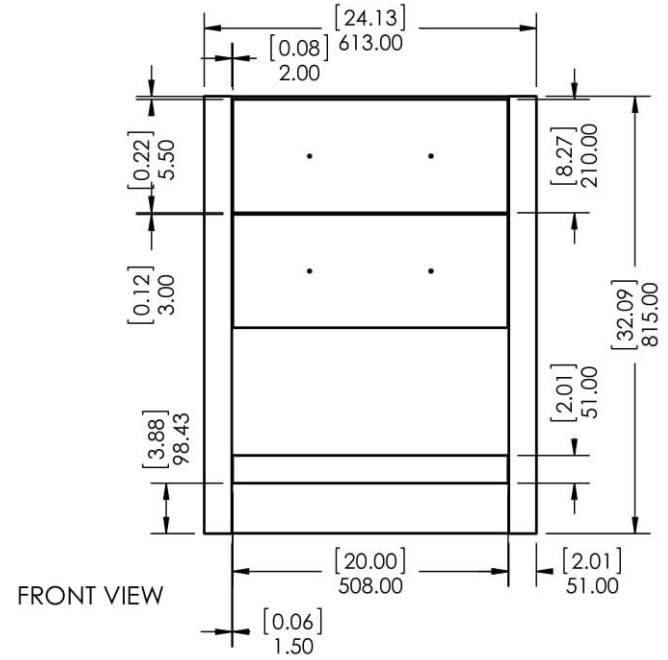

DESCRIPTION

24in Vanity - White Washed Oak

24in Vanity - Vintage Oak

FRONT VIEW

PROPRIETARY AND CONFIDENTIAL
THE INFORMATION CONTAINED IN THIS DRAWING IS THE SOLE PROPERTY OF US . ANY REPRODUCTION IN PART OR AS A WHOLE WITHOUT THE WRITTEN PERMISSION OF US IS PROHIBITED.

UNLESS OTHERWISE SPECIFIED
DIMENSIONS ARE IN mm and[inches] AND TOLERANCES ARE +/- 1.0 [0.04]

DO NOT SCALE DRAWING   SCALE: 1:14