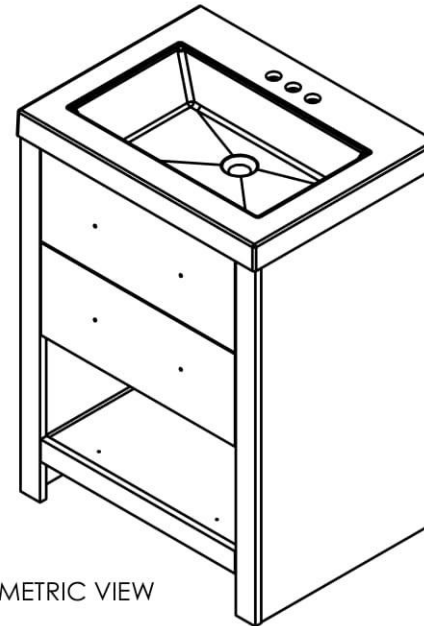

**DESCRIPTION**

24in Vanity w/VTop - White Washed Oak

24in Vanity w/VTop - Vintage Oak

SIDE VIEW

FRONT VIEW

BACK VIEW

ISOMETRIC VIEW

**PROPRIETARY AND CONFIDENTIAL**  
THE INFORMATION CONTAINED IN THIS DRAWING IS THE SOLE PROPERTY OF US . ANY REPRODUCTION IN PART OR AS A WHOLE WITHOUT THE WRITTEN PERMISSION OF US IS PROHIBITED.

DO NOT SCALE DRAWING SCALE: 1:14

UNLESS OTHERWISE SPECIFIED  
DIMENSIONS ARE IN mm and[inches] AND TOLERANCES ARE +/- 1.0 [0.04]

**DESCRIPTION**

24in Vanity - White Washed Oak

24in Vanity - Vintage Oak

SIDE VIEW