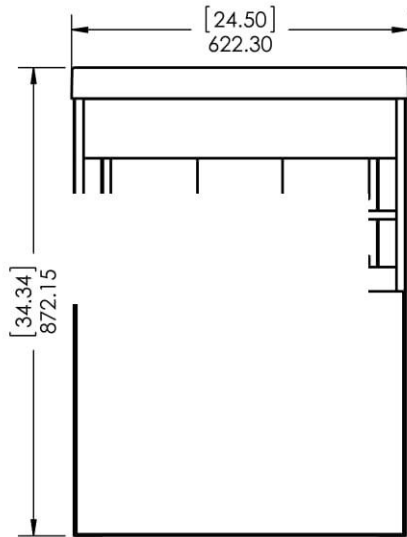

**DESCRIPTION**

24in Vanity w/VTop - White Washed Oak

24in Vanity w/VTop - Vintage Oak

SIDE VIEW

FRONT VIEW

BACK VIEW

ISOMETRIC VIEW

**PROPRIETARY AND CONFIDENTIAL**  
THE INFORMATION CONTAINED IN THIS DRAWING IS THE SOLE PROPERTY OF US . ANY REPRODUCTION IN PART OR AS A WHOLE WITHOUT THE WRITTEN PERMISSION OF US IS PROHIBITED.

DO NOT SCALE DRAWING SCALE: 1:14

UNLESS OTHERWISE SPECIFIED  
DIMENSIONS ARE IN mm and[inches] AND TOLERANCES ARE +/- 1.0 [0.04]

**DESCRIPTION**

24in Vanity - White Washed Oak

24in Vanity - Vintage Oak

SIDE VIEW

UNLESS OTHERWISE SPECIFIED  
 DIMENSIONS ARE IN mm and[inches] AND TOLERANCES ARE +/- 1.0 [0.04]

DO NOT SCALE DRAWING      SCALE: 1:14