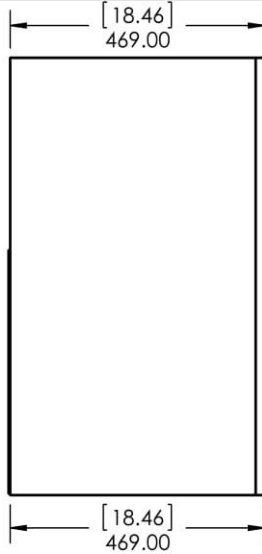

**DESCRIPTION**

24in Vanity w/VTop - White Washed Oak

24in Vanity w/VTop - Vintage Oak

SIDE VIEW

FRONT VIEW

BACK VIEW

ISOMETRIC VIEW

**PROPRIETARY AND CONFIDENTIAL**  
THE INFORMATION CONTAINED IN THIS DRAWING IS THE SOLE PROPERTY OF US . ANY REPRODUCTION IN PART OR AS A WHOLE WITHOUT THE WRITTEN PERMISSION OF US IS PROHIBITED.

DO NOT SCALE DRAWING SCALE: 1:14

UNLESS OTHERWISE SPECIFIED  
DIMENSIONS ARE IN mm and[inches] AND TOLERANCES ARE +/- 1.0 [0.04]

**DESCRIPTION**

24in Vanity - White Washed Oak

24in Vanity - Vintage Oak

SIDE VIEW

UNLESS OTHERWISE SPECIFIED  
 DIMENSIONS ARE IN mm and[inches] AND TOLERANCES ARE +/- 1.0 [0.04]

DO NOT SCALE DRAWING      SCALE: 1:14