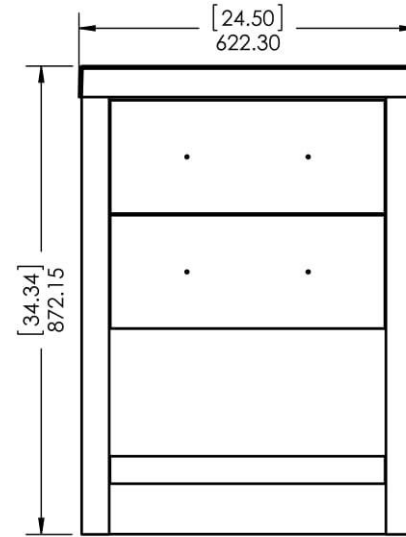

**DESCRIPTION**

24in Vanity w/VTop - White Washed Oak

24in Vanity w/VTop - Vintage Oak

SIDE VIEW

FRONT VIEW

BACK VIEW

ISOMETRIC VIEW

**PROPRIETARY AND CONFIDENTIAL**  
THE INFORMATION CONTAINED IN THIS DRAWING IS THE SOLE PROPERTY OF US . ANY REPRODUCTION IN PART OR AS A WHOLE WITHOUT THE WRITTEN PERMISSION OF US IS PROHIBITED.

DO NOT SCALE DRAWING SCALE: 1:14

UNLESS OTHERWISE SPECIFIED  
DIMENSIONS ARE IN mm and[inches] AND TOLERANCES ARE +/- 1.0 [0.04]

**DESCRIPTION**

24in Vanity - White Washed Oak

24in Vanity - Vintage Oak

SIDE VIEW

UNLESS OTHERWISE SPECIFIED  
 DIMENSIONS ARE IN mm and[inches] AND TOLERANCES ARE +/- 1.0 [0.04]

DO NOT SCALE DRAWING      SCALE: 1:14