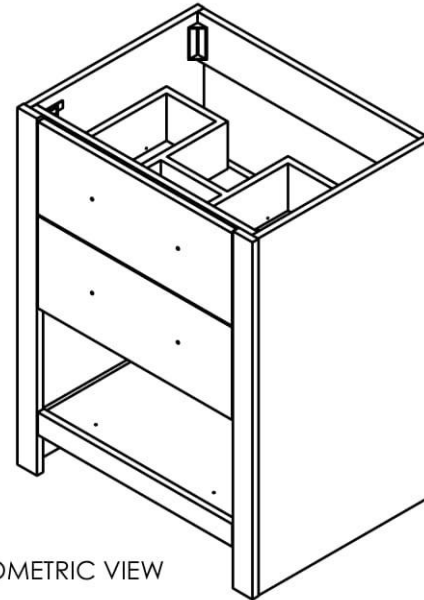

ISOMETRIC VIEW

PROPRIETARY AND CONFIDENTIAL
THE INFORMATION CONTAINED IN THIS DRAWING IS THE SOLE PROPERTY OF US . ANY REPRODUCTION IN PART OR AS A WHOLE WITHOUT THE WRITTEN PERMISSION OF US IS PROHIBITED.

UNLESS OTHERWISE SPECIFIED
DIMENSIONS ARE IN mm and[inches] AND TOLERANCES ARE +/- 1.0 [0.04]

DO NOT SCALE DRAWING   SCALE: 1:14