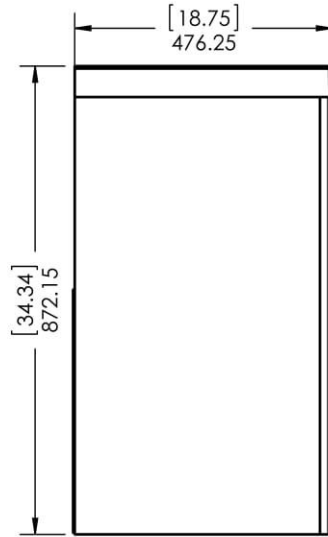

**DESCRIPTION**

24in Vanity w/VTop - White Washed Oak

24in Vanity w/VTop - Vintage Oak

SIDE VIEW

FRONT VIEW

BACK VIEW

ISOMETRIC VIEW

**PROPRIETARY AND CONFIDENTIAL**  
THE INFORMATION CONTAINED IN THIS DRAWING IS THE SOLE PROPERTY OF US . ANY REPRODUCTION IN PART OR AS A WHOLE WITHOUT THE WRITTEN PERMISSION OF US IS PROHIBITED.

DO NOT SCALE DRAWING SCALE: 1:14

UNLESS OTHERWISE SPECIFIED  
DIMENSIONS ARE IN mm and[inches] AND TOLERANCES ARE +/- 1.0 [0.04]

**DESCRIPTION**

24in Vanity - White Washed Oak

24in Vanity - Vintage Oak

SIDE VIEW

UNLESS OTHERWISE SPECIFIED  
 DIMENSIONS ARE IN mm and[inches] AND TOLERANCES ARE +/- 1.0 [0.04]

DO NOT SCALE DRAWING      SCALE: 1:14