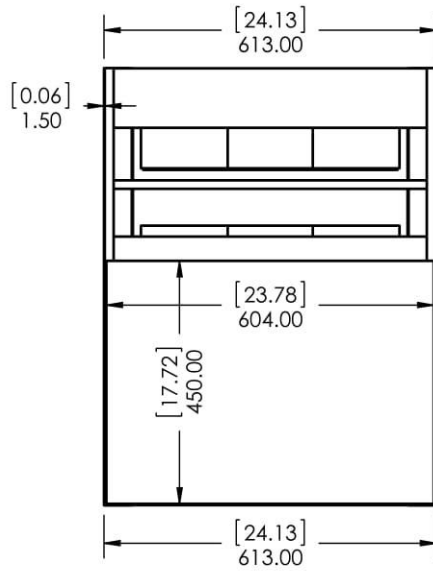

**DESCRIPTION**

24in Vanity w/VTop - White Washed Oak

24in Vanity w/VTop - Vintage Oak

SIDE VIEW

FRONT VIEW

BACK VIEW

ISOMETRIC VIEW

**PROPRIETARY AND CONFIDENTIAL**  
THE INFORMATION CONTAINED IN THIS DRAWING IS THE SOLE PROPERTY OF US . ANY REPRODUCTION IN PART OR AS A WHOLE WITHOUT THE WRITTEN PERMISSION OF US IS PROHIBITED.

DO NOT SCALE DRAWING SCALE: 1:14

UNLESS OTHERWISE SPECIFIED  
DIMENSIONS ARE IN mm and[inches] AND TOLERANCES ARE +/- 1.0 [0.04]

**DESCRIPTION**

24in Vanity - White Washed Oak

24in Vanity - Vintage Oak

SIDE VIEW

BACK VIEW

FRONT VIEW

ISOMETRIC VIEW

**PROPRIETARY AND CONFIDENTIAL**  
 THE INFORMATION CONTAINED IN THIS DRAWING IS THE SOLE PROPERTY OF US . ANY REPRODUCTION IN PART OR AS A WHOLE WITHOUT THE WRITTEN PERMISSION OF US IS PROHIBITED.

UNLESS OTHERWISE SPECIFIED  
 DIMENSIONS ARE IN mm and[inches] AND TOLERANCES ARE +/- 1.0 [0.04]

DO NOT SCALE DRAWING      SCALE: 1:14