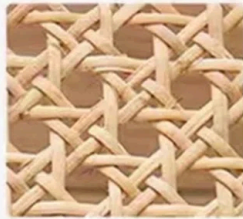

Rattan weaving: since the material of the product is Tian natural plant real vine, the plant itself has some

Natural properties, such as the fiber characteristics of rattan will make the woven fabric have small burrs, bifurcations, color spots, etc. belong to the normal plant attribute phenomenon, does not belong to the quality problem. Return to bear the relevant freight.

1. Natural splicing trace and fracture

2. Small burr and bifurcation

3. tian black spots and color difference

Solid wood: our materials are all tian natural solid wood, so the wood itself will have light and dark colors, lines,

The presence of black blocks with natural properties of wooden knots. In the production process of solid wood furniture, there will be splicing, which is the existence of normal process requirements. This is not a quality issue. Return to bear the relevant freight.

Wood knot, scar

Black line, black spot

Gradient, grain black block