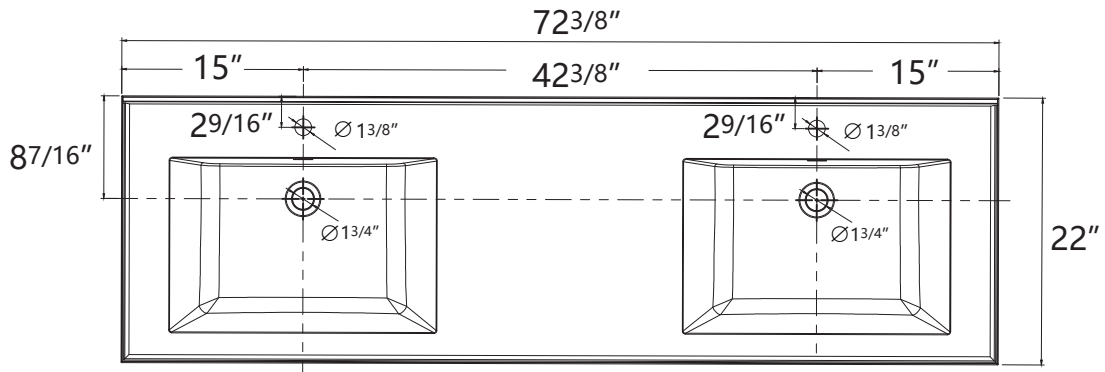

ZEAFIVE[®]

DIMENSION DETAILS BATHROOM VANITY

✉ Email: service@bestgosupplychaininc.com

Belize 72"

PRODUCT
INSTRUCTION
VIDEO

COUNTERTOP SIZE

Top View

Front View

Side View

VANITY SIZE

Front View

Side View