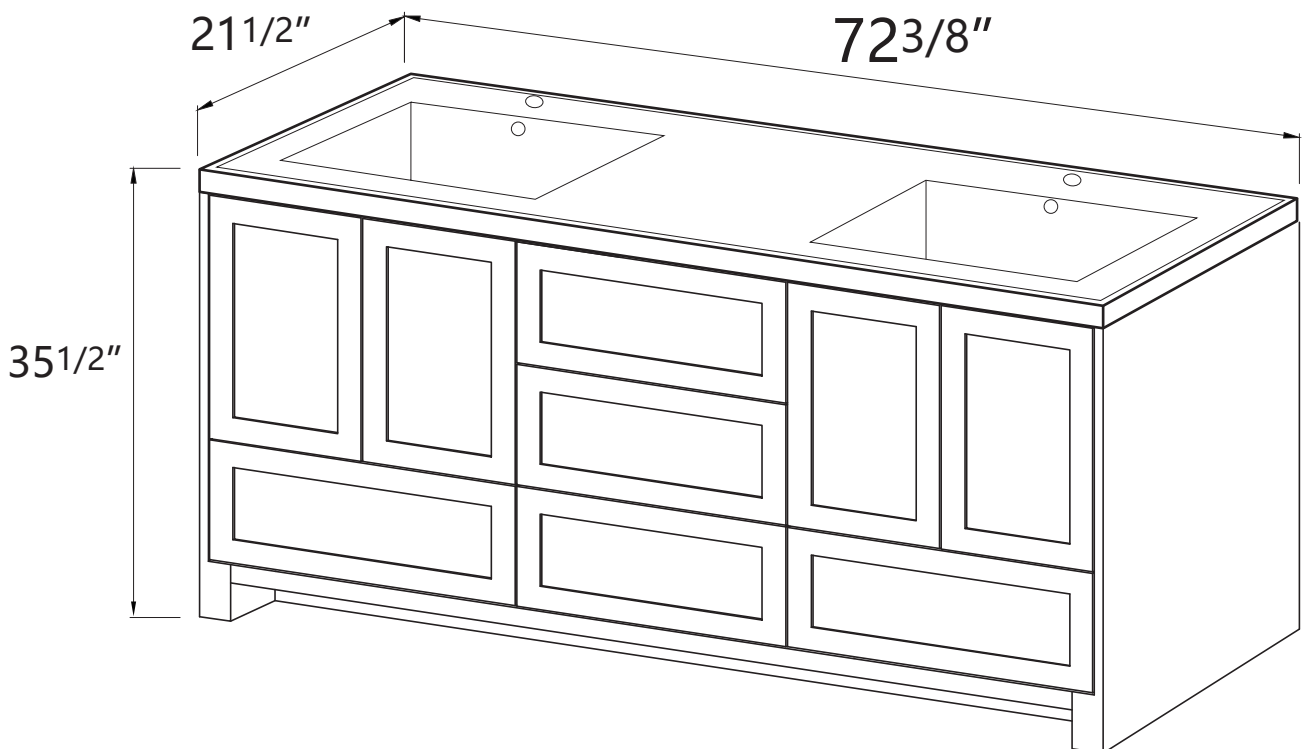

ZEAFIVE[®]

DIMENSION DETAILS BATHROOM VANITY

✉ Email: service@bestgosupplychaininc.com

Belize 72"

PRODUCT
INSTRUCTION
VIDEO

COUNTERTOP SIZE

Top View

Front View

Side View

VANITY SIZE

Front View

Side View