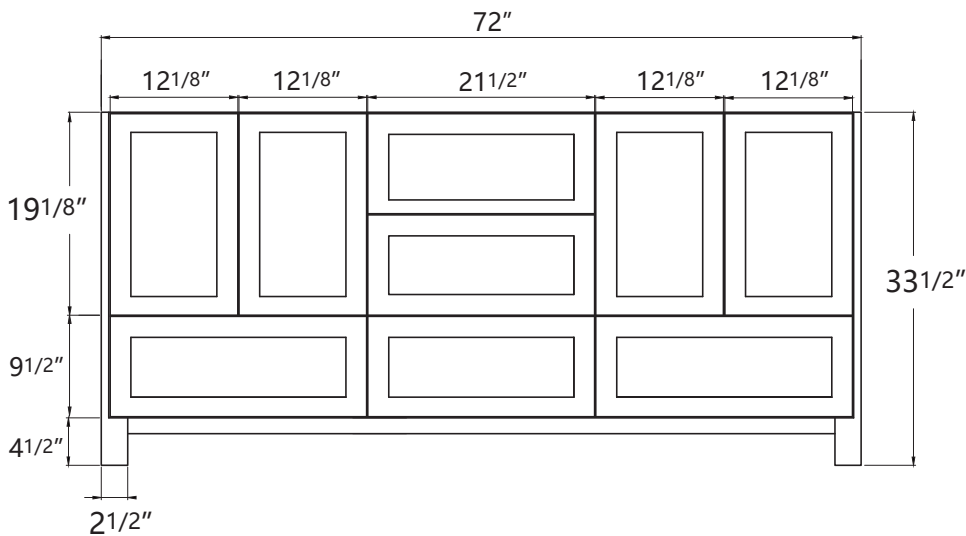

ZEAFIVE[®]

DIMENSION DETAILS BATHROOM VANITY

✉ Email: service@bestgosupplychaininc.com

Belize 72"

PRODUCT
INSTRUCTION
VIDEO

COUNTERTOP SIZE

Top View

Front View

Side View

VANITY SIZE

Front View

Side View