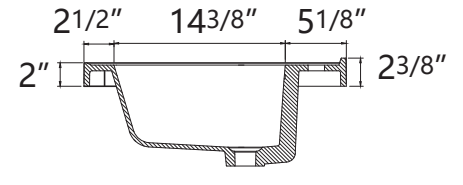

ZEAFIVE[®]

DIMENSION DETAILS BATHROOM VANITY

✉ Email: service@bestgosupplychaininc.com

Belize 72"

PRODUCT
INSTRUCTION
VIDEO

COUNTERTOP SIZE

Top View

Front View

Side View

VANITY SIZE

Front View

Side View