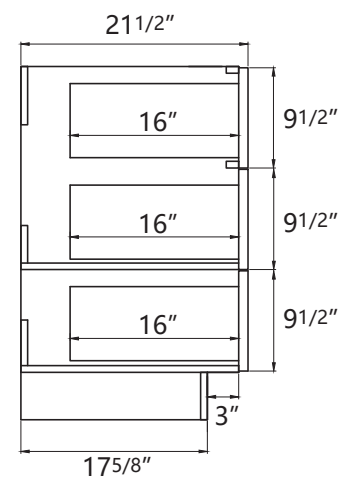

ZEAFIVE[®]

DIMENSION DETAILS BATHROOM VANITY

✉ Email: service@bestgosupplychaininc.com

Belize 72"

PRODUCT
INSTRUCTION
VIDEO

COUNTERTOP SIZE

Top View

Front View

Side View

VANITY SIZE

Front View

Side View