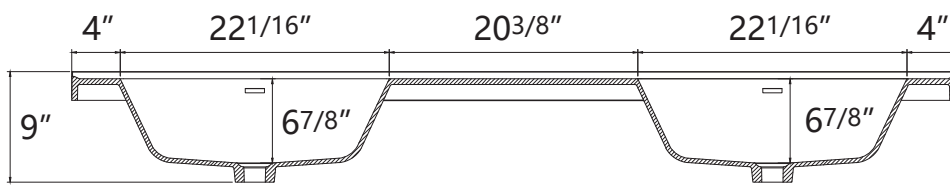

ZEAFIVE[®]

DIMENSION DETAILS BATHROOM VANITY

✉ Email: service@bestgosupplychaininc.com

Belize 72"

PRODUCT
INSTRUCTION
VIDEO

COUNTERTOP SIZE

Top View

Front View

Side View

VANITY SIZE

Front View

Side View