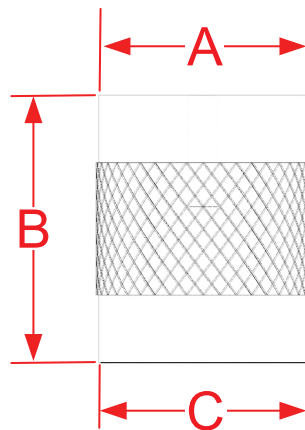

560, 561 and 562 Cabinet Knobs Series

Finishes for Life
TARNISH-FREE GUARANTEED

Part #	A Overall	B Projection	C Base
560	0.7500"	1.2500"	0.7500"
561	1.0000"	1.2500"	1.0000"
562	1.1250"	1.2500"	1.2500"
Custom Sizing Available			