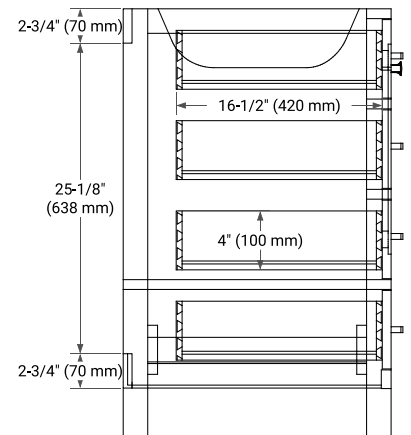

**BASE CABINET DIMENSIONS**

72" W x 21.5" D x 34.5" H

**FEATURES**

- Solid wood frame & plywood panels
- Dovetail drawers and joints
- Soft closing doors & drawers

**HARDWARE FINISHES**

Brushed Nickel    Satin Brass    Matte Black    Polished Chrome

# 73" DOUBLE RECTANGLE SINK COUNTERTOP WITH 1.5 IN. THICKNESS

## OVERALL DIMENSIONS

73" W x 22" D x 1.5" H

## THREE DIMENSIONAL COUNTERTOP VIEW