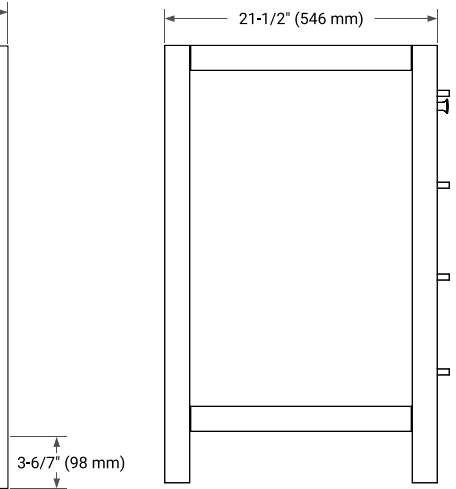

BASE CABINET DIMENSIONS

72" W x 21.5" D x 34.5" H

FEATURES

- Solid wood frame & plywood panels
- Dovetail drawers and joints
- Soft closing doors & drawers

HARDWARE FINISHES

Brushed Nickel   Satin Brass   Matte Black   Polished Chrome

AVAILABLE COLORS

White   Grey   Midnight Blue   Espresso   White Oak

SIDE VIEW