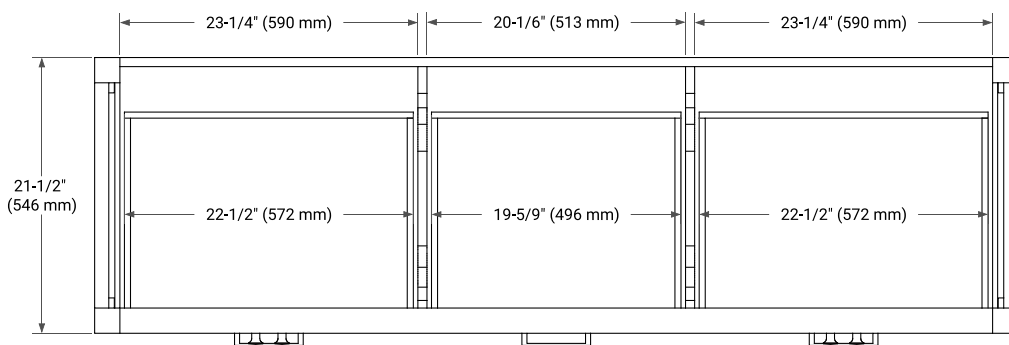

**BASE CABINET DIMENSIONS**

72" W x 21.5" D x 34.5" H

**FEATURES**

- Solid wood frame & plywood panels
- Dovetail drawers and joints
- Soft closing doors & drawers

**HARDWARE FINISHES**

Brushed Nickel    Satin Brass    Matte Black    Polished Chrome

# 73" DOUBLE RECTANGLE SINK COUNTERTOP WITH 1.5 IN. THICKNESS

## OVERALL DIMENSIONS

73" W x 22" D x 1.5" H