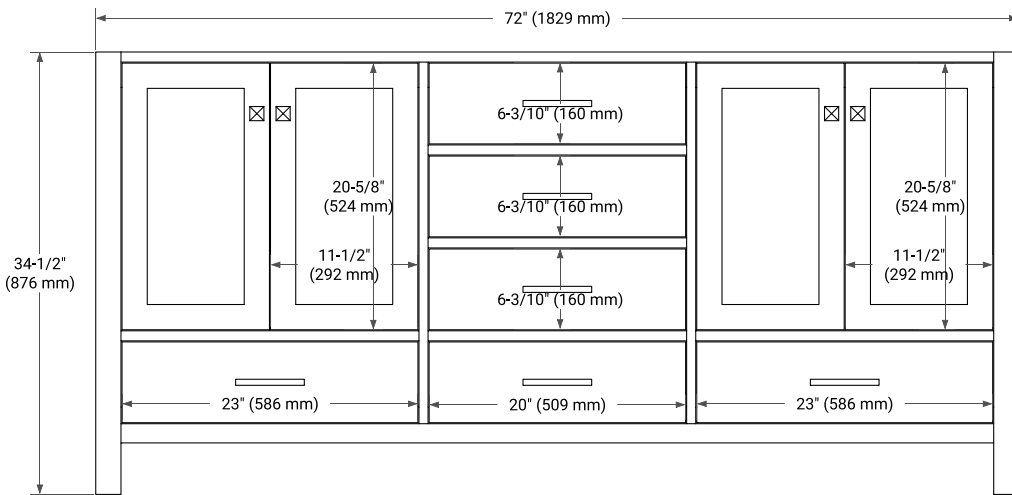

FRONT VIEW

PLAN VIEW