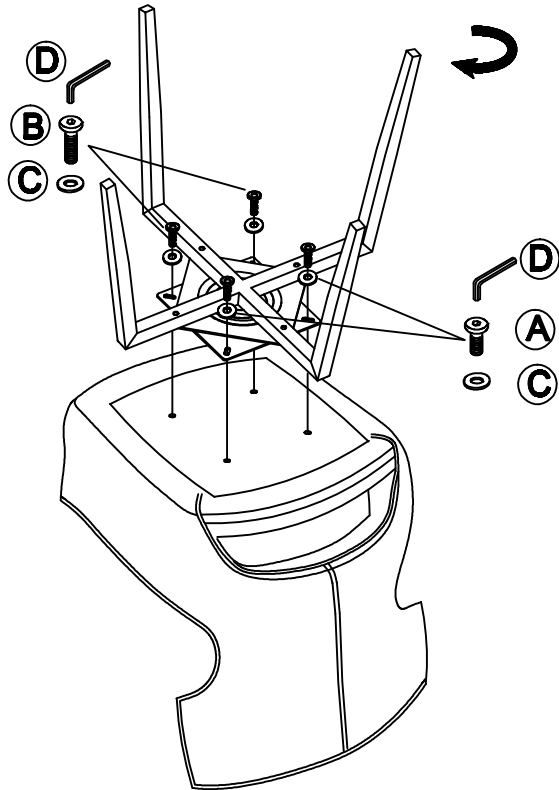

ASSEMBLY INSTURCTION

Description: Swivel Dining Chair Taupe

Thank you for your purchasing this quality product. Be sure to check all packing material carefully for small parts that may have come loose inside the carton during shipment.

Step1:

PART LIST:

NO.	Description	Sketch	Quantity
1	Chair Seat		1pc
2	ChairFrame		1pc

HARDWARE LIST:

NO.	Description	Sketch	Size	Quantity
A	Bolt		M6x15mm	2pcs
B	Bolt		M6x25mm	2pcs
C	Flat washer		φ16x6mm	4pcs
D	Allen key		M4	1pc