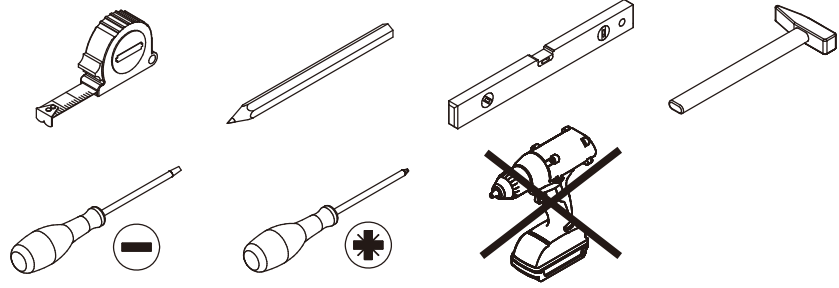

### IMPORTANT !

It is important that any product which is assembled using any kind of screw is re-tightened 2 weeks after assembly, and once every 3 months - in order to assure stability through-out the lifespan of the product.

Do not use an electric screwdriver, and do not use too much force when installing, because the board is easy to break.

Please prepare the following tools

When installing, please carefully confirm whether each screw corresponds to the manual, accessories with similar shapes can be distinguished by size