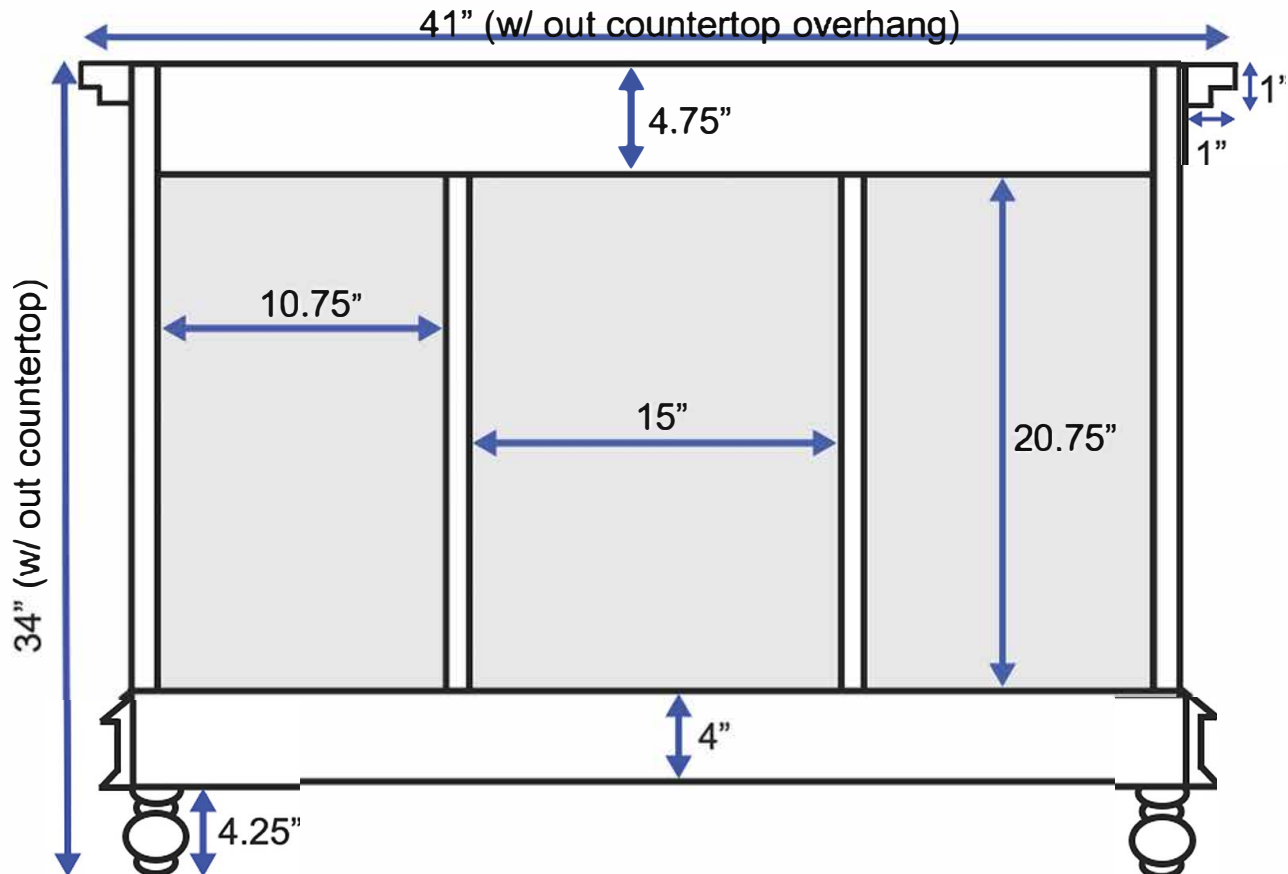

42-inch Bath Vanity (Back View)

All measurements are approximate and rounded to the nearest quarter-inch. Please allow for a slight margin of error.