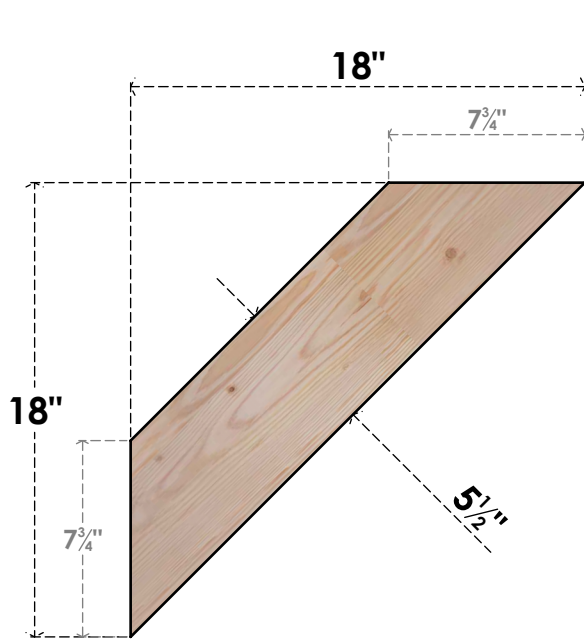

BRC06X18X18TRA00SDF

5 1/2"W X 18"D X 18"H TRADITIONAL SMOOTH BRACE, DOUGLAS FIR

SIDE

FRONT

EKENA MILLWORK
2300 WEST MAIN ST.
CLARKSVILLE, TX 75426
TOLL FREE: 866-607-0453
WWW.EKENAMILLWORK.COM

NOTES

1. INSTALLATION TO BE COMPLETED IN ACCORDANCE WITH MANUFACTURER'S SPECIFICATIONS.
2. DRAWING MAY NOT BE TO SCALE
3. THIS DRAWING IS INTENDED FOR DESIGN AND PLANNING PURPOSES ONLY.
4. ALL INFORMATION CONTAINED HEREIN WAS CURRENT AT THE TIME OF DEVELOPMENT BUT MUST BE REVIEWED AND APPROVED BY THE PRODUCT MANUFACTURER TO BE CONSIDERED ACCURATE.
5. PRODUCTS ARE NOT KILN DRIED. THIS ITEM IS UNIQUE AND WILL CONTAIN THE NATURAL VARIATIONS THAT THE WOOD SPECIES OFFERS. THIS MAY RESULT IN VARIATIONS UP TO 1/4"