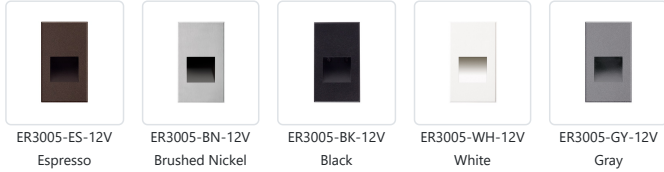

SONIC ER3005-12V

STEP LIGHTS

PROJECT

ER3005-ES-12V Espresso
ER3005-BN-12V Brushed Nickel
ER3005-BK-12V Black
ER3005-WH-12V White
ER3005-GY-12V Gray

SPECIFICATION DETAILS

Fixture Dimensions	W3" x H5" x E1-1/2"
Light Source	Low Voltage LED
Wattage	4W
Total Lumens	250lm
Delivered Lumens	BK-27lm*; BN-45lm*; ES-40lm*; WH-75lm*;
Voltage	12V, with DC Remote Class 2 LED driver (Driver supplied by others)
Color Temperature	3000K
CRI (Ra)	90CRI
Optional Color Temps	2700K - 5000K Available, Minimum Order Quantities Apply
LED Rated Life	50,000 hours
Glass Details	Clear Glass
ADA Compliant	Yes
Location	Wet
Paint Finish	BK02; BN01; GY01; WH02;

* For custom options, consult factory for details.

* For warranty information, please visit www.kuzcolighting.com/warranty

DESCRIPTION

12V Low Voltage addition to the popular Sonic family. The optically designed light control of Sonic's die cast Aluminum housing fully conceals the source. Ideal for step or courtesy light use. This fixture is rated for outdoor use but there is no reason it cannot be utilized indoors too. Only fits into a single gang box. Compatible with all outdoor 12V DC Drivers (supplied by others).