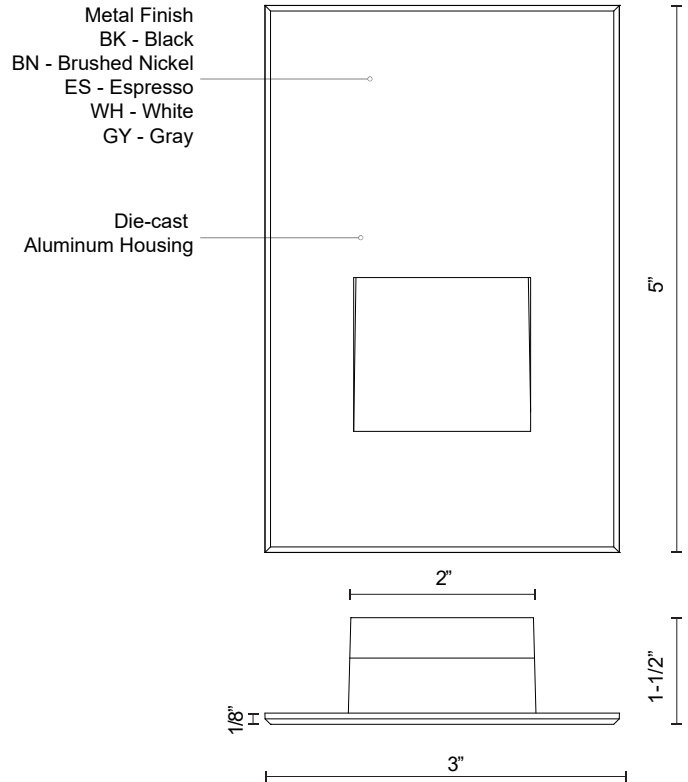

SONIC ER3005-12V

STEP LIGHTS

PROJECT

ER3005-ES-12V Espresso
ER3005-BN-12V Brushed Nickel
ER3005-BK-12V Black
ER3005-WH-12V White
ER3005-GY-12V Gray

SPECIFICATION DETAILS

Fixture Dimensions	W3" x H5" x E1-1/2"
Light Source	Low Voltage LED
Wattage	4W
Total Lumens	250lm
Delivered Lumens	BK-27lm*; BN-45lm*; ES-40lm*; WH-75lm*;
Voltage	12V, with DC Remote Class 2 LED driver (Driver supplied by others)
Color Temperature	3000K
CRI (Ra)	90CRI
Optional Color Temps	2700K - 5000K Available, Minimum Order Quantities Apply
LED Rated Life	50,000 hours
Glass Details	Clear Glass
ADA Compliant	Yes
Location	Wet
Paint Finish	BK02; BN01; GY01; WH02;

* For custom options, consult factory for details.

* For warranty information, please visit www.kuzcolighting.com/warranty

DESCRIPTION

12V Low Voltage addition to the popular Sonic family. The optically designed light control of Sonic's die cast Aluminum housing fully conceals the source. Ideal for step or courtesy light use. This fixture is rated for outdoor use but there is no reason it cannot be utilized indoors too. Only fits into a single gang box. Compatible with all outdoor 12V DC Drivers (supplied by others).