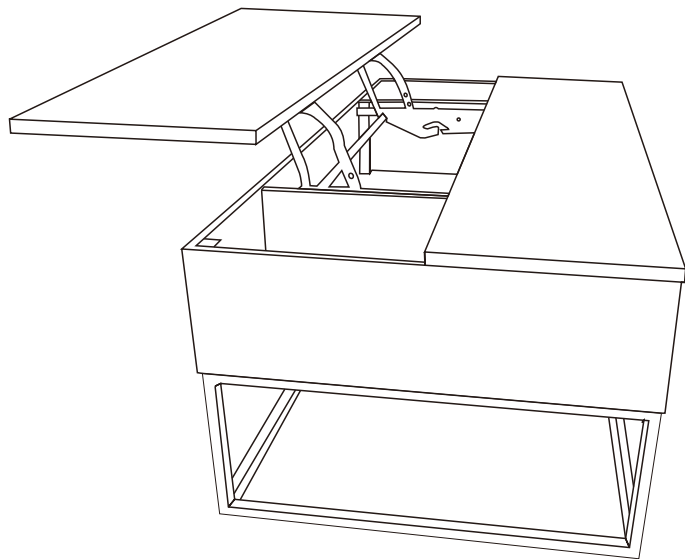

Cortney's Collection

LIFT-TOP COFFEE TABLE

1170596CC-BLUE
1170996CC-GREEN

CONTACT OUR CUSTOMER SERVICE DEPARTMENT WITH ANY QUESTIONS:

- EMAIL: SUPPORT@CORTNEYS COLLECTION.COM
- REGISTER YOUR PRODUCT AT CORTNEYS COLLECTION.COM

B341170596CC00HV-BLUE
B341170996CC00HV-GREEN

FOLLOW US:

MAXIMUM LOADS

THIS UNIT HAS BEEN DESIGNED TO SUPPORT THE MAXIMUM LOADS SHOWN. EXCEEDING THESE LOAD LIMITS COULD CAUSE SAGGING, INSTABILITY, PRODUCT COLLAPSE, AND/OR SERIOUS INJURY.