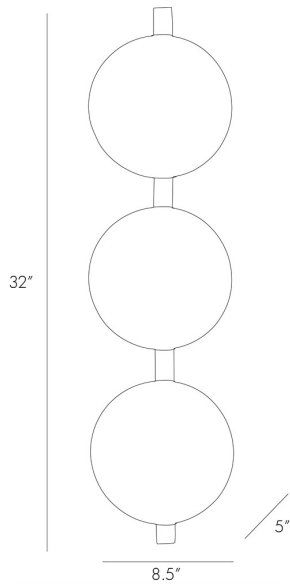

ARTERIOURS®

Diesel Sconce

#42080

A natural iron flat bar anchors three vintage brass hammered plates in this six-light sconce. Each disc conceals two sockets, so light will emanate evenly from each side. Mount across the top of a mirror in the powder room or on either side of a

Shipping

Net Weight: 6
Inner Box L/W/H: 33 / 9.5 / 7.5

Appearance

Installation Environment: Residential

Appearance

Primary Material: Brass
Finish: Antique Brass
Material 1: Iron
Finish 1: Natural
Finish will vary: Yes
Top Coat/Sealant: Yes
Backplate Material/Finish 1: Iron / Natural Iron
Mount Material/Finish: Iron / Natural Iron

Dimensions

Overall Dimension H: 32
Overall Dimension W: 9
Overall Dimension D: 4
Overall Shape: Round
Backplate H: 1
Backplate Dia: 6
Mount Size Dia: 4
Center of Mount (from btm): 16

Wiring

Socket Quantity: 06
Socket Type: Type A- E26, Keyless
Socket Wattage: 25
Bulb: A19 Incandescent
Cord Color: Clear/Silver
Cord Length (Exit): 1