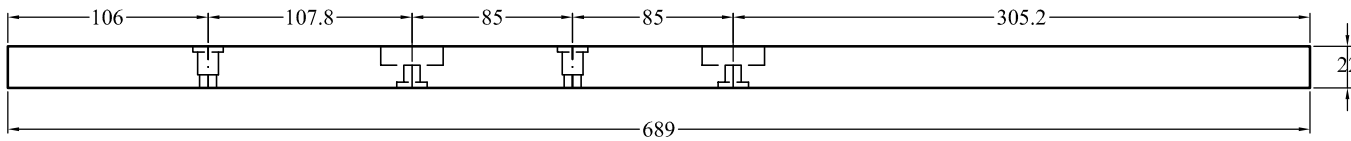

BẢNG ĐỊNH MỨC NGUYÊN LIỆU

Tên sản phẩm : Folding Bistro Table 600x600x690

Tên khách hàng :

STT	Tên chi tiết	Đặc tính	SL/SP	Quy cách tinh (mm)			KL tinh (m ³)
				Dày	Rộng	Dài	
1	Viên bàn ngắn	Thẳng	2	22	60	530	0.00140
2	Viên bàn dài	Lọng	2	22	60	600	0.00158
3	Viên bàn giữa	Thẳng	1	22	60	530	0.00070
4	Nan bàn	Thẳng	24	12	35	230	0.00232
5	Diềm bàn	Thẳng	2	22	45	550	0.00109
6	Chân dài	Lọng	2	22	45	820	0.00162
7	Chân ngắn	Lọng	2	22	45	689	0.00136
8	Chân nối	Lọng	2	22	40	260	0.00046
9	Thanh dọc chữ H	Thẳng	2	22	45	405	0.00080
10	Thanh ngang chữ H	Thẳng	2	22	40	165	0.00029
11	Thanh chữ X	Thẳng	2	15	25	172	0.00013
Tổng :			43				0.01176

Product Name: Folding Bistro Table 600x600x690

Detail:

Dimension: 600x600x690

Drawing Code:	Drawn by:	Checked by:	Material:
Update:	Designed by:	Scale: 1/6	Sheet Number:

Product Name: Folding Bistro Table 600x600x690			
Detail:			
Dimension: 600x600x690			

Drawing Code:	Drawn by:	Checked by:	Material:
Update:	Designed by:	Scale: 1 / 8	Sheet Number:

Product Name: Folding Bistro Table 600x600x690			
Detail:			
Dimension: 600x600x690			
Drawing Code:	Drawn by:	Checked by:	Material:
Update:	Designed by:	Scale: 1 / 6	Sheet Number:

Product Name: Folding Bistro Table 600x600x690			
Detail:			
Dimension: 600x600x690			
Drawing Code:	Drawn by:	Checked by:	Material:
Update:	Designed by:	Scale: 1 / 4	Sheet Number:

Product Name: Folding Bistro Table 600x600x690			
Detail:			
Dimension: 600x600x690			
Drawing Code:	Drawn by:	Checked by:	Material:
Update:	Designed by:	Scale: 1 / 2	Sheet Number: