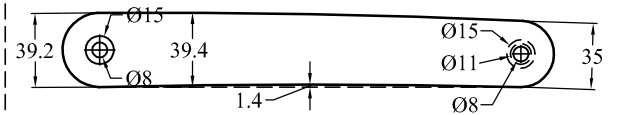

BẢNG ĐỊNH MỨC NGUYÊN LIỆU

Tên sản phẩm : Folding Bistro Table 600x600x690

Tên khách hàng :

STT	Tên chi tiết	Đặc tính	SL/SP	Quy cách tinh (mm)			KL tinh (m ³)
				Dày	Rộng	Dài	
1	Viên bàn ngắn	Thẳng	2	22	60	530	0.00140
2	Viên bàn dài	Lọng	2	22	60	600	0.00158
3	Viên bàn giữa	Thẳng	1	22	60	530	0.00070
4	Nan bàn	Thẳng	24	12	35	230	0.00232
5	Diềm bàn	Thẳng	2	22	45	550	0.00109
6	Chân dài	Lọng	2	22	45	820	0.00162
7	Chân ngắn	Lọng	2	22	45	689	0.00136
8	Chân nối	Lọng	2	22	40	260	0.00046
9	Thanh dọc chữ H	Thẳng	2	22	45	405	0.00080
10	Thanh ngang chữ H	Thẳng	2	22	40	165	0.00029
11	Thanh chữ X	Thẳng	2	15	25	172	0.00013
Tổng :			43				0.01176

Product Name: Folding Bistro Table 600x600x690

Detail:

Dimension: 600x600x690

Drawing Code:	Drawn by:	Checked by:	Material:
Update:	Designed by:	Scale: 1/6	Sheet Number:

Product Name: Folding Bistro Table 600x600x690			
Detail:			
Dimension: 600x600x690			

Drawing Code:	Drawn by:	Checked by:	Material:
Update:	Designed by:	Scale: 1 / 8	Sheet Number:

Product Name: Folding Bistro Table 600x600x690			
Detail:			
Dimension: 600x600x690			
Drawing Code:	Drawn by:	Checked by:	Material:
Update:	Designed by:	Scale: 1 / 6	Sheet Number:

Product Name: Folding Bistro Table 600x600x690			
Detail:			
Dimension: 600x600x690			
Drawing Code:	Drawn by:	Checked by:	Material:
Update:	Designed by:	Scale: 1 / 4	Sheet Number:

Product Name: Folding Bistro Table 600x600x690			
Detail:			
Dimension: 600x600x690			
Drawing Code:	Drawn by:	Checked by:	Material:
Update:	Designed by:	Scale: 1 / 2	Sheet Number: