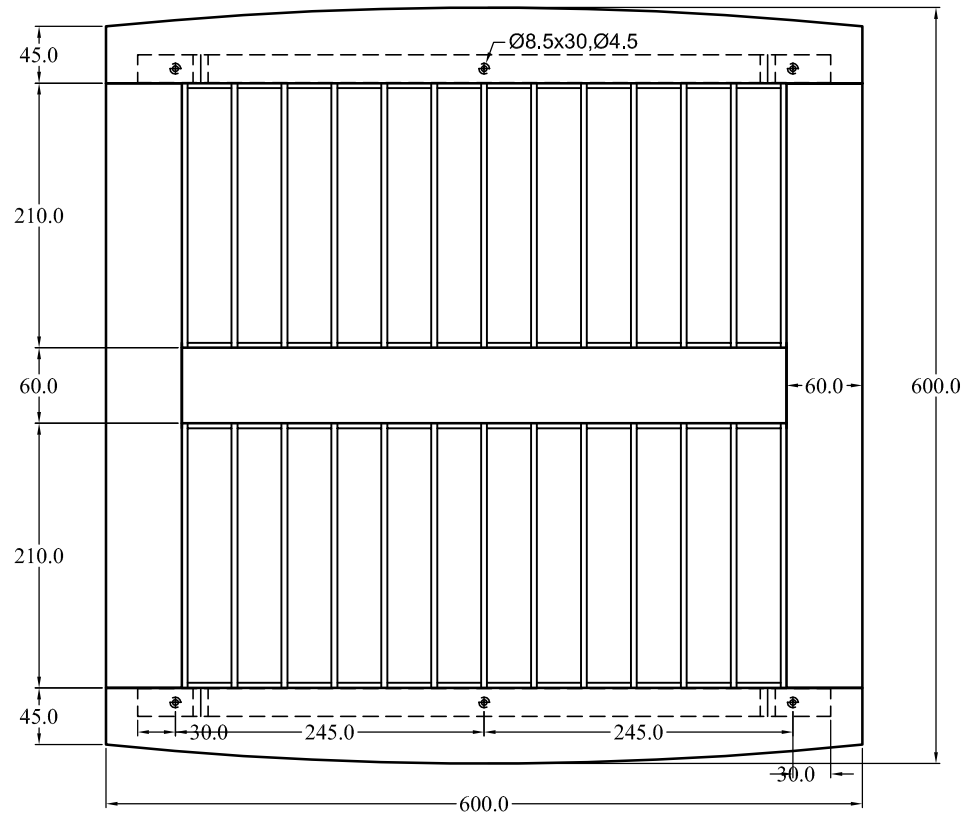

BẢNG ĐỊNH MỨC NGUYÊN LIỆU

Tên sản phẩm : Folding Bistro Table 600x600x690

Tên khách hàng :

STT	Tên chi tiết	Đặc tính	SL/SP	Quy cách tinh (mm)			KL tinh (m ³)
				Dày	Rộng	Dài	
1	Viên bàn ngắn	Thẳng	2	22	60	530	0.00140
2	Viên bàn dài	Lọng	2	22	60	600	0.00158
3	Viên bàn giữa	Thẳng	1	22	60	530	0.00070
4	Nan bàn	Thẳng	24	12	35	230	0.00232
5	Diềm bàn	Thẳng	2	22	45	550	0.00109
6	Chân dài	Lọng	2	22	45	820	0.00162
7	Chân ngắn	Lọng	2	22	45	689	0.00136
8	Chân nối	Lọng	2	22	40	260	0.00046
9	Thanh dọc chữ H	Thẳng	2	22	45	405	0.00080
10	Thanh ngang chữ H	Thẳng	2	22	40	165	0.00029
11	Thanh chữ X	Thẳng	2	15	25	172	0.00013
Tổng :			43				0.01176

Product Name: Folding Bistro Table 600x600x690

Detail:

Dimension: 600x600x690

Drawing Code:	Drawn by:	Checked by:	Material:
Update:	Designed by:	Scale: 1/6	Sheet Number:

Product Name: Folding Bistro Table 600x600x690			
Detail:			
Dimension: 600x600x690			

Drawing Code:	Drawn by:	Checked by:	Material:
Update:	Designed by:	Scale: 1 / 8	Sheet Number:

Product Name: Folding Bistro Table 600x600x690			
Detail:			
Dimension: 600x600x690			
Drawing Code:	Drawn by:	Checked by:	Material:
Update:	Designed by:	Scale: 1 / 6	Sheet Number:

Product Name: Folding Bistro Table 600x600x690			
Detail:			
Dimension: 600x600x690			
Drawing Code:	Drawn by:	Checked by:	Material:
Update:	Designed by:	Scale: 1 / 4	Sheet Number:

Product Name: Folding Bistro Table 600x600x690			
Detail:			
Dimension: 600x600x690			
Drawing Code:	Drawn by:	Checked by:	Material:
Update:	Designed by:	Scale: 1 / 2	Sheet Number: