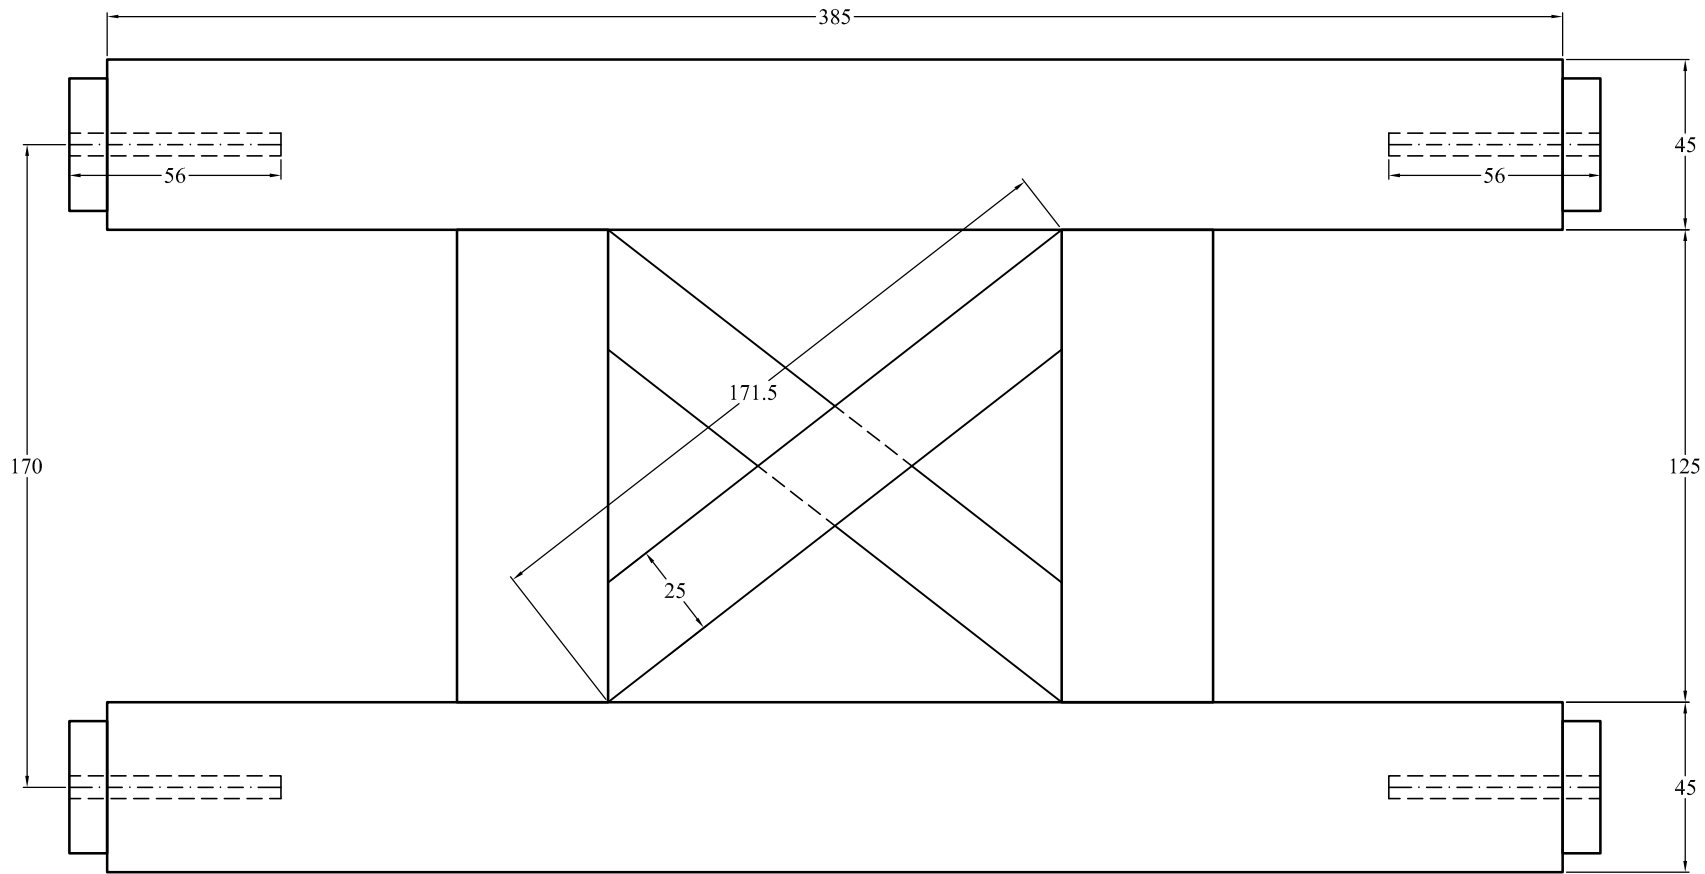

BẢNG ĐỊNH MỨC NGUYÊN LIỆU

Tên sản phẩm : Folding Bistro Table 600x600x690

Tên khách hàng :

STT	Tên chi tiết	Đặc tính	SL/SP	Quy cách tinh (mm)			KL tinh (m ³)
				Dày	Rộng	Dài	
1	Viên bàn ngắn	Thẳng	2	22	60	530	0.00140
2	Viên bàn dài	Lọng	2	22	60	600	0.00158
3	Viên bàn giữa	Thẳng	1	22	60	530	0.00070
4	Nan bàn	Thẳng	24	12	35	230	0.00232
5	Diềm bàn	Thẳng	2	22	45	550	0.00109
6	Chân dài	Lọng	2	22	45	820	0.00162
7	Chân ngắn	Lọng	2	22	45	689	0.00136
8	Chân nối	Lọng	2	22	40	260	0.00046
9	Thanh dọc chữ H	Thẳng	2	22	45	405	0.00080
10	Thanh ngang chữ H	Thẳng	2	22	40	165	0.00029
11	Thanh chữ X	Thẳng	2	15	25	172	0.00013
Tổng :			43				0.01176

Product Name: Folding Bistro Table 600x600x690

Detail:

Dimension: 600x600x690

Drawing Code:	Drawn by:	Checked by:	Material:
Update:	Designed by:	Scale: 1/6	Sheet Number:

Product Name: Folding Bistro Table 600x600x690			
Detail:			
Dimension: 600x600x690			

Drawing Code:	Drawn by:	Checked by:	Material:
Update:	Designed by:	Scale: 1 / 8	Sheet Number:

Product Name: Folding Bistro Table 600x600x690			
Detail:			
Dimension: 600x600x690			
Drawing Code:	Drawn by:	Checked by:	Material:
Update:	Designed by:	Scale: 1 / 6	Sheet Number:

Product Name: Folding Bistro Table 600x600x690			
Detail:			
Dimension: 600x600x690			
Drawing Code:	Drawn by:	Checked by:	Material:
Update:	Designed by:	Scale: 1 / 4	Sheet Number:

Product Name: Folding Bistro Table 600x600x690			
Detail:			
Dimension: 600x600x690			
Drawing Code:	Drawn by:	Checked by:	Material:
Update:	Designed by:	Scale: 1 / 2	Sheet Number: