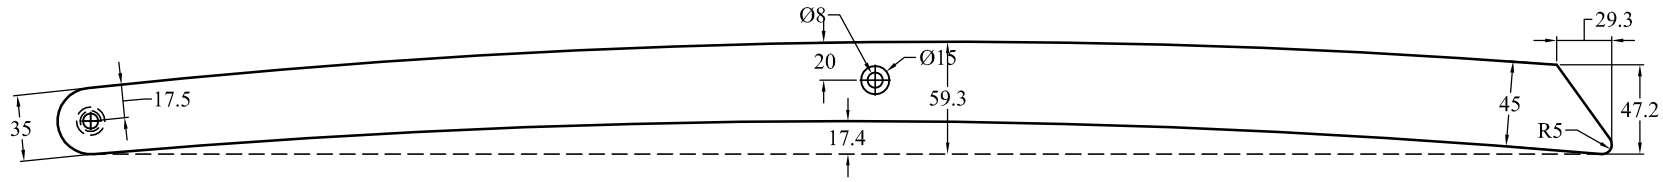

BẢNG ĐỊNH MỨC NGUYÊN LIỆU

Tên sản phẩm : Folding Bistro Table 600x600x690

Tên khách hàng :

STT	Tên chi tiết	Đặc tính	SL/SP	Quy cách tinh (mm)			KL tinh (m ³)
				Dày	Rộng	Dài	
1	Viên bàn ngắn	Thẳng	2	22	60	530	0.00140
2	Viên bàn dài	Lọng	2	22	60	600	0.00158
3	Viên bàn giữa	Thẳng	1	22	60	530	0.00070
4	Nan bàn	Thẳng	24	12	35	230	0.00232
5	Diềm bàn	Thẳng	2	22	45	550	0.00109
6	Chân dài	Lọng	2	22	45	820	0.00162
7	Chân ngắn	Lọng	2	22	45	689	0.00136
8	Chân nối	Lọng	2	22	40	260	0.00046
9	Thanh dọc chữ H	Thẳng	2	22	45	405	0.00080
10	Thanh ngang chữ H	Thẳng	2	22	40	165	0.00029
11	Thanh chữ X	Thẳng	2	15	25	172	0.00013
Tổng :			43				0.01176

Product Name: Folding Bistro Table 600x600x690

Detail:

Dimension: 600x600x690

Drawing Code:	Drawn by:	Checked by:	Material:
Update:	Designed by:	Scale: 1/6	Sheet Number:

Product Name: Folding Bistro Table 600x600x690			
Detail:			
Dimension: 600x600x690			

Drawing Code:	Drawn by:	Checked by:	Material:
Update:	Designed by:	Scale: 1 / 8	Sheet Number:

Product Name: Folding Bistro Table 600x600x690			
Detail:			
Dimension: 600x600x690			
Drawing Code:	Drawn by:	Checked by:	Material:
Update:	Designed by:	Scale: 1 / 6	Sheet Number:

Product Name: Folding Bistro Table 600x600x690			
Detail:			
Dimension: 600x600x690			
Drawing Code:	Drawn by:	Checked by:	Material:
Update:	Designed by:	Scale: 1 / 4	Sheet Number:

Product Name: Folding Bistro Table 600x600x690			
Detail:			
Dimension: 600x600x690			
Drawing Code:	Drawn by:	Checked by:	Material:
Update:	Designed by:	Scale: 1 / 2	Sheet Number: