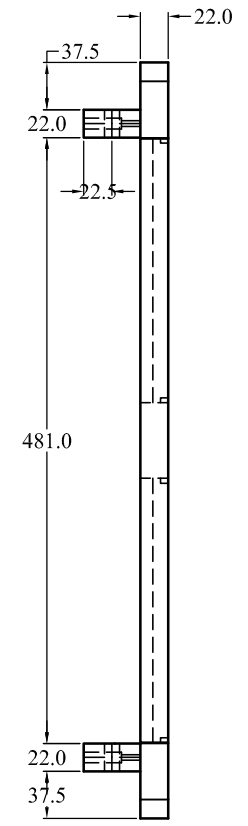

BẢNG ĐỊNH MỨC NGUYÊN LIỆU

Tên sản phẩm : Folding Bistro Table 600x600x690

Tên khách hàng :

STT	Tên chi tiết	Đặc tính	SL/SP	Quy cách tinh (mm)			KL tinh (m ³)
				Dày	Rộng	Dài	
1	Viên bàn ngắn	Thẳng	2	22	60	530	0.00140
2	Viên bàn dài	Lọng	2	22	60	600	0.00158
3	Viên bàn giữa	Thẳng	1	22	60	530	0.00070
4	Nan bàn	Thẳng	24	12	35	230	0.00232
5	Diềm bàn	Thẳng	2	22	45	550	0.00109
6	Chân dài	Lọng	2	22	45	820	0.00162
7	Chân ngắn	Lọng	2	22	45	689	0.00136
8	Chân nối	Lọng	2	22	40	260	0.00046
9	Thanh dọc chữ H	Thẳng	2	22	45	405	0.00080
10	Thanh ngang chữ H	Thẳng	2	22	40	165	0.00029
11	Thanh chữ X	Thẳng	2	15	25	172	0.00013
Tổng :			43				0.01176

Product Name: Folding Bistro Table 600x600x690

Detail:

Dimension: 600x600x690

Drawing Code:	Drawn by:	Checked by:	Material:
Update:	Designed by:	Scale: 1/6	Sheet Number:

Product Name: Folding Bistro Table 600x600x690			
Detail:			
Dimension: 600x600x690			

Drawing Code:	Drawn by:	Checked by:	Material:
Update:	Designed by:	Scale: 1 / 8	Sheet Number:

Product Name: Folding Bistro Table 600x600x690			
Detail:			
Dimension: 600x600x690			
Drawing Code:	Drawn by:	Checked by:	Material:
Update:	Designed by:	Scale: 1 / 6	Sheet Number:

Product Name: Folding Bistro Table 600x600x690			
Detail:			
Dimension: 600x600x690			
Drawing Code:	Drawn by:	Checked by:	Material:
Update:	Designed by:	Scale: 1 / 4	Sheet Number:

Product Name: Folding Bistro Table 600x600x690			
Detail:			
Dimension: 600x600x690			
Drawing Code:	Drawn by:	Checked by:	Material:
Update:	Designed by:	Scale: 1 / 2	Sheet Number: