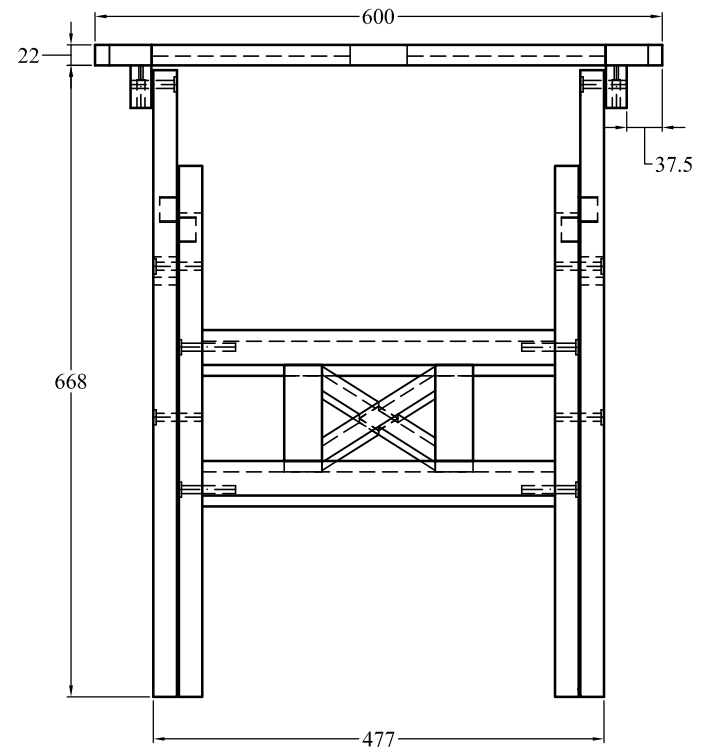

BẢNG ĐỊNH MỨC NGUYÊN LIỆU

Tên sản phẩm : Folding Bistro Table 600x600x690

Tên khách hàng :

STT	Tên chi tiết	Đặc tính	SL/SP	Quy cách tinh (mm)			KL tinh (m ³)
				Dày	Rộng	Dài	
1	Viên bàn ngắn	Thẳng	2	22	60	530	0.00140
2	Viên bàn dài	Lọng	2	22	60	600	0.00158
3	Viên bàn giữa	Thẳng	1	22	60	530	0.00070
4	Nan bàn	Thẳng	24	12	35	230	0.00232
5	Diềm bàn	Thẳng	2	22	45	550	0.00109
6	Chân dài	Lọng	2	22	45	820	0.00162
7	Chân ngắn	Lọng	2	22	45	689	0.00136
8	Chân nối	Lọng	2	22	40	260	0.00046
9	Thanh dọc chữ H	Thẳng	2	22	45	405	0.00080
10	Thanh ngang chữ H	Thẳng	2	22	40	165	0.00029
11	Thanh chữ X	Thẳng	2	15	25	172	0.00013
Tổng :			43				0.01176

Product Name: Folding Bistro Table 600x600x690

Detail:

Dimension: 600x600x690

Drawing Code:	Drawn by:	Checked by:	Material:
Update:	Designed by:	Scale: 1/6	Sheet Number:

Product Name: Folding Bistro Table 600x600x690			
Detail:			
Dimension: 600x600x690			

Drawing Code:	Drawn by:	Checked by:	Material:
Update:	Designed by:	Scale: 1 / 8	Sheet Number:

Product Name: Folding Bistro Table 600x600x690			
Detail:			
Dimension: 600x600x690			
Drawing Code:	Drawn by:	Checked by:	Material:
Update:	Designed by:	Scale: 1 / 6	Sheet Number:

Product Name: Folding Bistro Table 600x600x690			
Detail:			
Dimension: 600x600x690			
Drawing Code:	Drawn by:	Checked by:	Material:
Update:	Designed by:	Scale: 1 / 4	Sheet Number:

Product Name: Folding Bistro Table 600x600x690			
Detail:			
Dimension: 600x600x690			
Drawing Code:	Drawn by:	Checked by:	Material:
Update:	Designed by:	Scale: 1 / 2	Sheet Number: