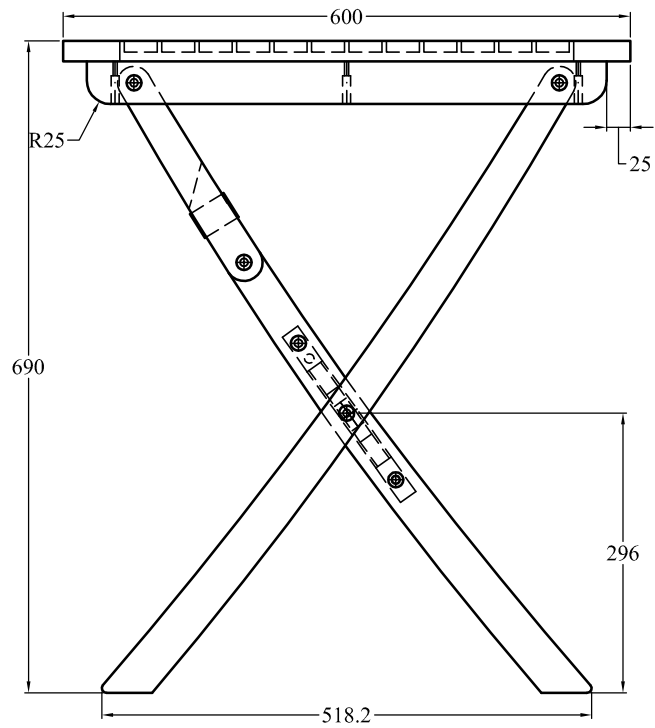

BẢNG ĐỊNH MỨC NGUYÊN LIỆU

Tên sản phẩm : Folding Bistro Table 600x600x690

Tên khách hàng :

STT	Tên chi tiết	Đặc tính	SL/SP	Quy cách tinh (mm)			KL tinh (m ³)
				Dày	Rộng	Dài	
1	Viên bàn ngắn	Thẳng	2	22	60	530	0.00140
2	Viên bàn dài	Lọng	2	22	60	600	0.00158
3	Viên bàn giữa	Thẳng	1	22	60	530	0.00070
4	Nan bàn	Thẳng	24	12	35	230	0.00232
5	Diềm bàn	Thẳng	2	22	45	550	0.00109
6	Chân dài	Lọng	2	22	45	820	0.00162
7	Chân ngắn	Lọng	2	22	45	689	0.00136
8	Chân nối	Lọng	2	22	40	260	0.00046
9	Thanh dọc chữ H	Thẳng	2	22	45	405	0.00080
10	Thanh ngang chữ H	Thẳng	2	22	40	165	0.00029
11	Thanh chữ X	Thẳng	2	15	25	172	0.00013
Tổng :			43				0.01176

Product Name: Folding Bistro Table 600x600x690

Detail:

Dimension: 600x600x690

Drawing Code:	Drawn by:	Checked by:	Material:
Update:	Designed by:	Scale: 1/6	Sheet Number:

Product Name: Folding Bistro Table 600x600x690			
Detail:			
Dimension: 600x600x690			

Drawing Code:	Drawn by:	Checked by:	Material:
Update:	Designed by:	Scale: 1 / 8	Sheet Number:

Product Name: Folding Bistro Table 600x600x690			
Detail:			
Dimension: 600x600x690			
Drawing Code:	Drawn by:	Checked by:	Material:
Update:	Designed by:	Scale: 1 / 6	Sheet Number:

Product Name: Folding Bistro Table 600x600x690			
Detail:			
Dimension: 600x600x690			
Drawing Code:	Drawn by:	Checked by:	Material:
Update:	Designed by:	Scale: 1 / 4	Sheet Number:

Product Name: Folding Bistro Table 600x600x690			
Detail:			
Dimension: 600x600x690			
Drawing Code:	Drawn by:	Checked by:	Material:
Update:	Designed by:	Scale: 1 / 2	Sheet Number: