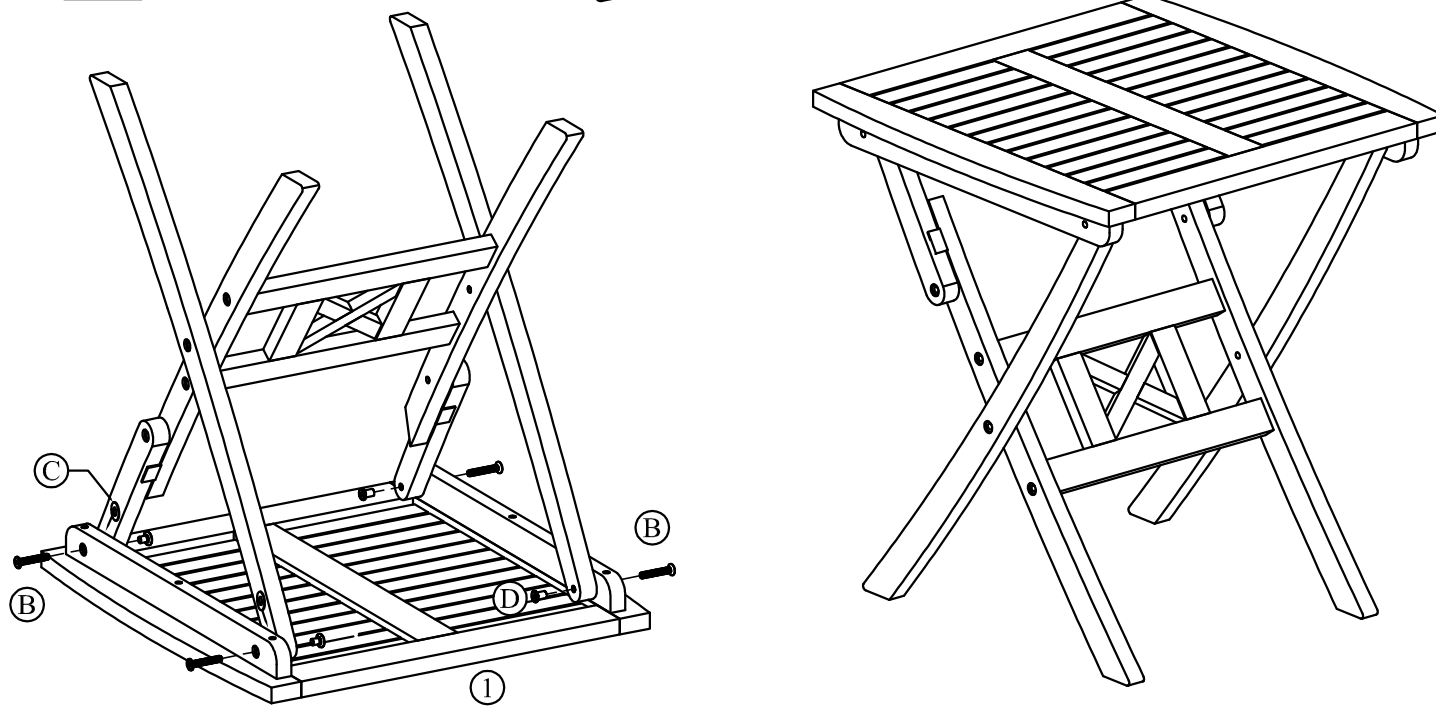

Item	Name	Q.ty	Describe
A	F - Screw 7x60	4	
B	F - Bolt 8x35	6	
C	Washer Ø22xØ9x2	6	
D	Sleeve nut	6	
E	Allen Key	2	

Step 1:

Step 2:

Step 3:

①		QTY 1
②		QTY 1
③		QTY 2
④		QTY 2