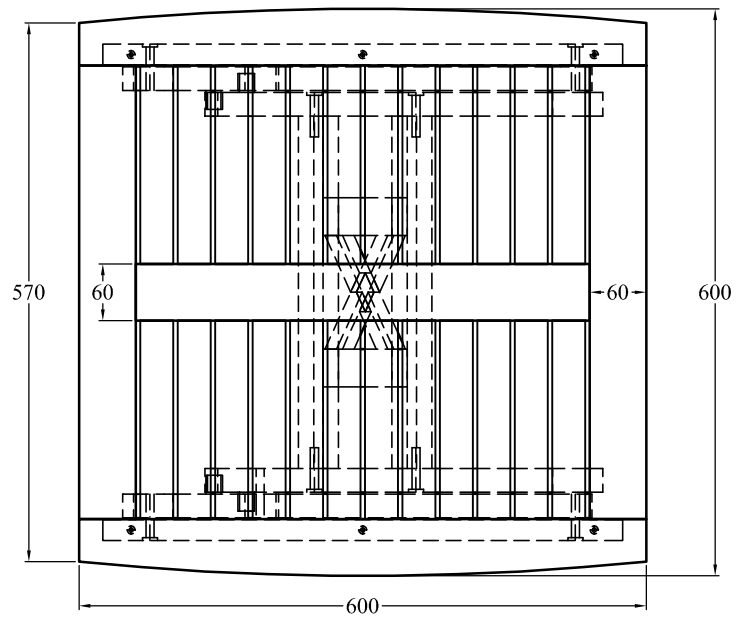

BẢNG ĐỊNH MỨC NGUYÊN LIỆU

Tên sản phẩm : Folding Bistro Table 600x600x690

Tên khách hàng :

STT	Tên chi tiết	Đặc tính	SL/SP	Quy cách tinh (mm)			KL tinh (m ³)
				Dày	Rộng	Dài	
1	Viên bàn ngắn	Thẳng	2	22	60	530	0.00140
2	Viên bàn dài	Lọng	2	22	60	600	0.00158
3	Viên bàn giữa	Thẳng	1	22	60	530	0.00070
4	Nan bàn	Thẳng	24	12	35	230	0.00232
5	Diềm bàn	Thẳng	2	22	45	550	0.00109
6	Chân dài	Lọng	2	22	45	820	0.00162
7	Chân ngắn	Lọng	2	22	45	689	0.00136
8	Chân nối	Lọng	2	22	40	260	0.00046
9	Thanh dọc chữ H	Thẳng	2	22	45	405	0.00080
10	Thanh ngang chữ H	Thẳng	2	22	40	165	0.00029
11	Thanh chữ X	Thẳng	2	15	25	172	0.00013
Tổng :			43				0.01176

Product Name: Folding Bistro Table 600x600x690

Detail:

Dimension: 600x600x690

Drawing Code:	Drawn by:	Checked by:	Material:
Update:	Designed by:	Scale: 1/6	Sheet Number:

Product Name: Folding Bistro Table 600x600x690			
Detail:			
Dimension: 600x600x690			

Drawing Code:	Drawn by:	Checked by:	Material:
Update:	Designed by:	Scale: 1 / 8	Sheet Number:

Product Name: Folding Bistro Table 600x600x690			
Detail:			
Dimension: 600x600x690			
Drawing Code:	Drawn by:	Checked by:	Material:
Update:	Designed by:	Scale: 1 / 6	Sheet Number:

Product Name: Folding Bistro Table 600x600x690			
Detail:			
Dimension: 600x600x690			
Drawing Code:	Drawn by:	Checked by:	Material:
Update:	Designed by:	Scale: 1 / 4	Sheet Number:

Product Name: Folding Bistro Table 600x600x690			
Detail:			
Dimension: 600x600x690			
Drawing Code:	Drawn by:	Checked by:	Material:
Update:	Designed by:	Scale: 1 / 2	Sheet Number: