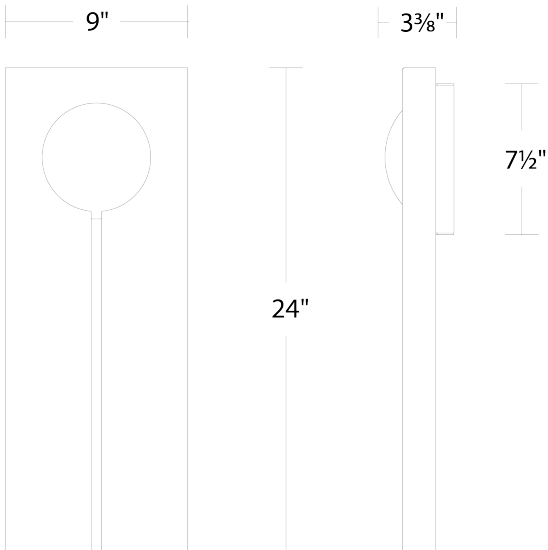

WS-W20516

Model & Size	Color Temp	Finish	LED Watts	LED Lumens	Delivered Lumens
WS-W20516 16"	3000K	BK/BN Black/Textured Brushed Nickel	19.9W	612	383

Example: **WS-W20516-BK/BN**

For custom requests please contact customs@modernforms.com

Project:

Location:

Fixture Type:

Catalog Number:

AVAILABLE FINISHES:

Keyhole

WS-W20524

PRODUCT DESCRIPTION

The Keyhole outdoor wall light's distinctive silhouette combines shape and line for a striking design. A dome element emerges from a rectangular backplate, accented by an illuminated line that traces up and around the circular form. Integrated 3000K LEDs highlight the hammered contrasting texture, delivering both backlighting and downlighting from the sleek structure.

WS-W20524

Model & Size	Color Temp	Finish	LED Watts	LED Lumens	Delivered Lumens
WS-W20524 24"	3000K	BK/BN Black/Textured Brushed Nickel	26.7W	862	532

Example: **WS-W20524-BK/BN**

For custom requests please contact customs@modernforms.com