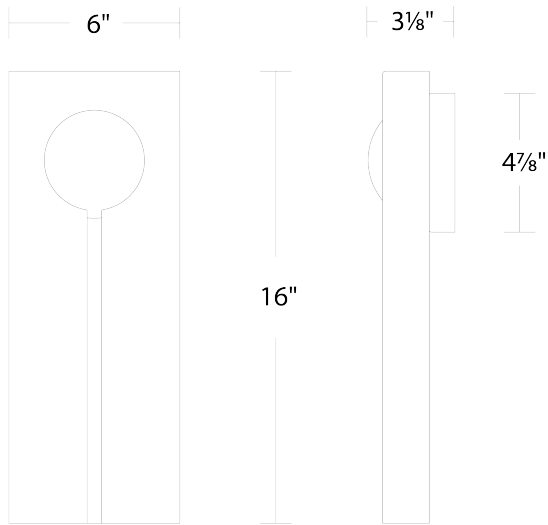

The Keyhole outdoor wall light's distinctive silhouette combines shape and line for a striking design. A dome element emerges from a rectangular backplate, accented by an illuminated line that traces up and around the circular form. Integrated 3000K LEDs highlight the hammered contrasting texture, delivering both backlighting and downlighting from the sleek structure.

WS-W20516

Model & Size	Color Temp	Finish	LED Watts	LED Lumens	Delivered Lumens
WS-W20516 16"	3000K	BK/BN Black/Textured Brushed Nickel	19.9W	612	383

Example: **WS-W20516-BK/BN**

For custom requests please contact customs@modernforms.com

WS-W20524

Model & Size	Color Temp	Finish	LED Watts	LED Lumens	Delivered Lumens
WS-W20524 24"	3000K	BK/BN Black/Textured Brushed Nickel	26.7W	862	532

Example: **WS-W20524-BK/BN**

For custom requests please contact customs@modernforms.com