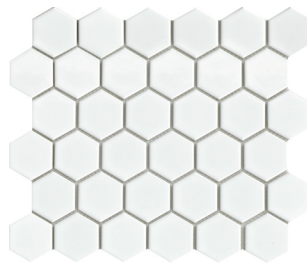

The clean, striking look of Influence™ offers a retro vibe in a traditional mosaic. A variety of classic shapes from penny tile to arabesque inspire striking designs. The glossy finish provides enhanced visual interest.

INFLUENCE™

Glazed Porcelain Mosaic

White Cube

White Arabesque

White 2" Hex

White Penny

White 1" Hex

Fawn Cube

Fawn Arabesque

Fawn 2" Hex

Fawn Penny

Fawn 1" Hex

Gray Cube

Gray Arabesque

Gray 2" Hex

Gray Penny

Gray 1" Hex

White & Black 1" Hex

Sizes					
	11" x 12" Mesh 11.34' x 12.24'	10" x 12" Mesh 10.16' x 11.73'	10" x 11" Mesh 9.53' x 10.87'	11" x 13" Mesh 10.98' x 12.68'	10" x 12" Mesh 10.41' x 12.05'
Thickness	5.5mm	5.5mm	5.5mm	5.5mm	5.5mm
Testing	Shade Variation Rating				
Results*	VI				