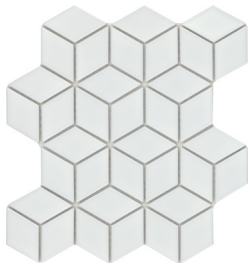

The clean, striking look of Influence™ offers a retro vibe in a traditional mosaic. A variety of classic shapes from penny tile to arabesque inspire striking designs. The glossy finish provides enhanced visual interest.

INFLUENCE™

Glazed Porcelain Mosaic

White Cube

White Arabesque

White 2" Hex

White Penny

White 1" Hex

Fawn Cube

Fawn Arabesque

Fawn 2" Hex

Fawn Penny

Fawn 1" Hex

Gray Cube

Gray Arabesque

Gray 2" Hex

Gray Penny

Gray 1" Hex

White & Black 1" Hex

Sizes					
	11" x 12" Mesh 11.34' x 12.24'	10" x 12" Mesh 10.16' x 11.73'	10" x 11" Mesh 9.53' x 10.87'	11" x 13" Mesh 10.98' x 12.68'	10" x 12" Mesh 10.41' x 12.05'
Thickness	5.5mm	5.5mm	5.5mm	5.5mm	5.5mm
Testing	Shade Variation Rating				
Results*	VI				