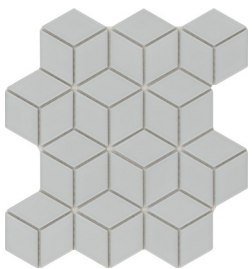

INFLUENCE™

Glazed Porcelain Mosaic

White Cube

White Arabesque

White 2" Hex

White Penny

White 1" Hex

Fawn Cube

Fawn Arabesque

Fawn 2" Hex

Fawn Penny

Fawn 1" Hex

Gray Cube

Gray Arabesque

Gray 2" Hex

Gray Penny

Gray 1" Hex

White & Black 1" Hex

Sizes					
	11" x 12" Mesh 11.34' x 12.24'	10" x 12" Mesh 10.16' x 11.73'	10" x 11" Mesh 9.53' x 10.87'	11" x 13" Mesh 10.98' x 12.68'	10" x 12" Mesh 10.41' x 12.05'
Thickness	5.5mm	5.5mm	5.5mm	5.5mm	5.5mm
Testing	Shade Variation Rating				
Results*	VI				