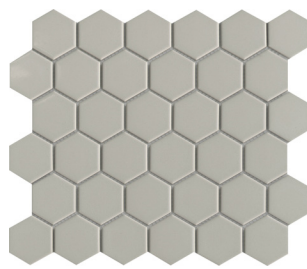

The clean, striking look of Influence™ offers a retro vibe in a traditional mosaic. A variety of classic shapes from penny tile to arabesque inspire striking designs. The glossy finish provides enhanced visual interest.

INFLUENCE™

Glazed Porcelain Mosaic

White Cube

White Arabesque

White 2" Hex

White Penny

White 1" Hex

Fawn Cube

Fawn Arabesque

Fawn 2" Hex

Fawn Penny

Fawn 1" Hex

Gray Cube

Gray Arabesque

Gray 2" Hex

Gray Penny

Gray 1" Hex

White & Black 1" Hex

Sizes					
	11" x 12" Mesh 11.34' x 12.24'	10" x 12" Mesh 10.16' x 11.73'	10" x 11" Mesh 9.53' x 10.87'	11" x 13" Mesh 10.98' x 12.68'	10" x 12" Mesh 10.41' x 12.05'
Thickness	5.5mm	5.5mm	5.5mm	5.5mm	5.5mm
Testing	Shade Variation Rating				
Results*	VI				