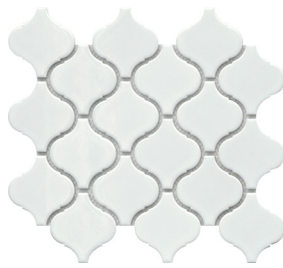

The clean, striking look of Influence™ offers a retro vibe in a traditional mosaic. A variety of classic shapes from penny tile to arabesque inspire striking designs. The glossy finish provides enhanced visual interest.

INFLUENCE™

Glazed Porcelain Mosaic

White Cube

White Arabesque

White 2" Hex

White Penny

White 1" Hex

Fawn Cube

Fawn Arabesque

Fawn 2" Hex

Fawn Penny

Fawn 1" Hex

Gray Cube

Gray Arabesque

Gray 2" Hex

Gray Penny

Gray 1" Hex

White & Black 1" Hex

Sizes					
	11" x 12" Mesh 11.34' x 12.24'	10" x 12" Mesh 10.16' x 11.73'	10" x 11" Mesh 9.53' x 10.87'	11" x 13" Mesh 10.98' x 12.68'	10" x 12" Mesh 10.41' x 12.05'
Thickness	5.5mm	5.5mm	5.5mm	5.5mm	5.5mm
Testing	Shade Variation Rating				
Results*	VI				