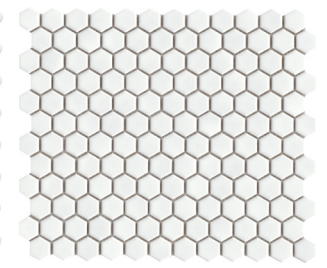

The clean, striking look of Influence™ offers a retro vibe in a traditional mosaic. A variety of classic shapes from penny tile to arabesque inspire striking designs. The glossy finish provides enhanced visual interest.

INFLUENCE™

Glazed Porcelain Mosaic

White Cube

White Arabesque

White 2" Hex

White Penny

White 1" Hex

Fawn Cube

Fawn Arabesque

Fawn 2" Hex

Fawn Penny

Fawn 1" Hex

Gray Cube

Gray Arabesque

Gray 2" Hex

Gray Penny

Gray 1" Hex

White & Black 1" Hex

Sizes					
	11" x 12" Mesh 11.34' x 12.24'	10" x 12" Mesh 10.16' x 11.73'	10" x 11" Mesh 9.53' x 10.87'	11" x 13" Mesh 10.98' x 12.68'	10" x 12" Mesh 10.41' x 12.05'
Thickness	5.5mm	5.5mm	5.5mm	5.5mm	5.5mm
Testing	Shade Variation Rating				
Results*	VI				