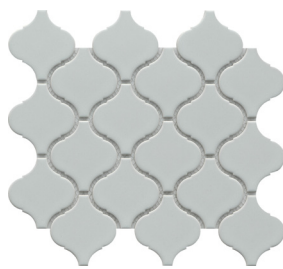

The clean, striking look of Influence™ offers a retro vibe in a traditional mosaic. A variety of classic shapes from penny tile to arabesque inspire striking designs. The glossy finish provides enhanced visual interest.

INFLUENCE™

Glazed Porcelain Mosaic

White Cube

White Arabesque

White 2" Hex

White Penny

White 1" Hex

Fawn Cube

Fawn Arabesque

Fawn 2" Hex

Fawn Penny

Fawn 1" Hex

Gray Cube

Gray Arabesque

Gray 2" Hex

Gray Penny

Gray 1" Hex

White & Black 1" Hex

Sizes					
	11" x 12" Mesh 11.34' x 12.24'	10" x 12" Mesh 10.16' x 11.73'	10" x 11" Mesh 9.53' x 10.87'	11" x 13" Mesh 10.98' x 12.68'	10" x 12" Mesh 10.41' x 12.05'
Thickness	5.5mm	5.5mm	5.5mm	5.5mm	5.5mm
Testing	Shade Variation Rating				
Results*	VI				