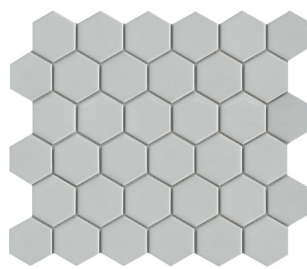

The clean, striking look of Influence™ offers a retro vibe in a traditional mosaic. A variety of classic shapes from penny tile to arabesque inspire striking designs. The glossy finish provides enhanced visual interest.

INFLUENCE™

Glazed Porcelain Mosaic

White Cube

White Arabesque

White 2" Hex

White Penny

White 1" Hex

Fawn Cube

Fawn Arabesque

Fawn 2" Hex

Fawn Penny

Fawn 1" Hex

Gray Cube

Gray Arabesque

Gray 2" Hex

Gray Penny

Gray 1" Hex

White & Black 1" Hex

Sizes					
	11" x 12" Mesh 11.34' x 12.24'	10" x 12" Mesh 10.16' x 11.73'	10" x 11" Mesh 9.53' x 10.87'	11" x 13" Mesh 10.98' x 12.68'	10" x 12" Mesh 10.41' x 12.05'
Thickness	5.5mm	5.5mm	5.5mm	5.5mm	5.5mm
Testing	Shade Variation Rating				
Results*	VI				