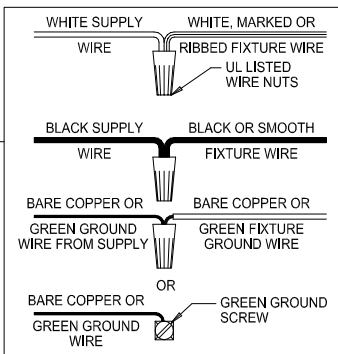

Assembly & Installation Instructions

CAUTION: Read instructions carefully and turn electricity off at main circuit breaker panel before beginning installation.

*****
WARNING - If any Special Control Devices are used with this Fixture, Follow the Instructions Carefully to assure full compliance with N.E.C. requirements. If there are any questions, contact a Qualified Electrical Contractor.

WARNING - This product contains chemicals known to the State of California to cause cancer, birth defects and /or other reproductive harm. Thoroughly wash hands after installing, handling, cleaning, or otherwise touching this product.

CAUTION - All glass is fragile, use care when handling Glass component(s) and or Lamp(s).

*****

ASSEMBLY STEPS:
PASOS PARA ENSAMBLAR:
MODE D'ASSEMBLAGE:

1. D,E → A
2. B,A → C
3. K → D
4. F → G
5. J,H → D
6. M,N → L
7. P → L

**B, C, G & P
(NOT FURNISHED)
(NO INCLUIDA)
(NON FOURNIE)**