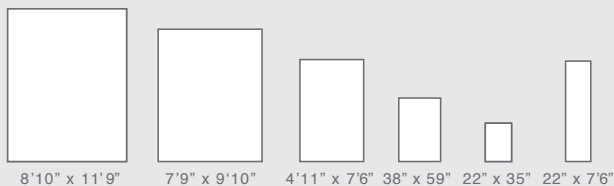

INDOOR RUGS

100% POLYPROPYLENE

Sizes in Set: 21" X 33"
4'9" X 7'
7'6" X 9'2"
22" X 7'

Sizes in Set: 21" X 33"
4'9" X 7'
7'6" X 9'2"
22" X 7'

Sizing

ARCA

ASHFORD

AURORA

CASPIAN SET OF 4

CORSICA CYPRUS

DOLCE

FIESTA SOHO

PIAZZA

Sizes vary by pattern. Consult price list for details.

SAVANNAH

Sizes vary by pattern. Consult price list for details.

TAOS

KEY

Please note the following abbreviations used in this brochure:

C = Custom Size (Item available to be made in custom sizes)

S = Display Swatches (12" x 12" swatches available)

O = Round (Item available in round size)