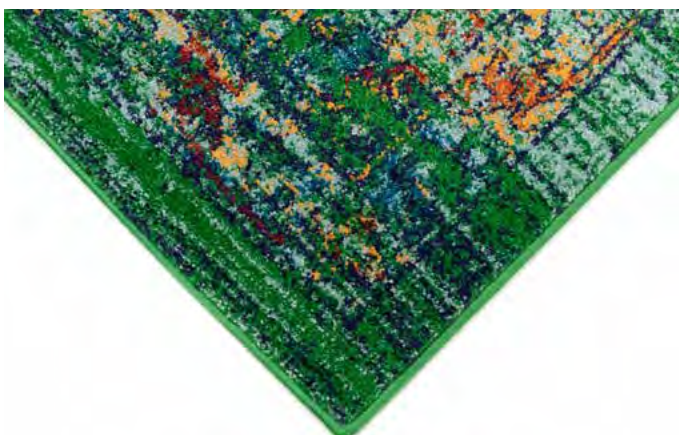

Wilton Woven in Turkey of soft touch 100% Polypropylene for softness and durability.

The striking collection of Fiesta rugs puts a contemporary spin on traditional patterns with vivid, saturated colors.

The detail images below shows the texture, dimension and construction for the Fiesta Collection.