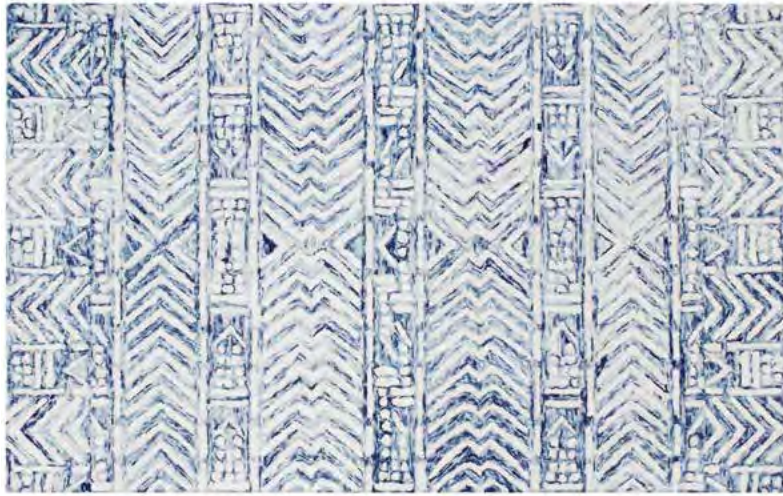

This is Hand Tufted/Cut Pile in India of 100% Wool.

This triple-dip-dye technique creates the look of a colorful and harmonious artwork.

The detail images below shows the texture, dimension and construction for the Piazza Collection.

Piazza Watercolors Sea Breeze
7283/04

INDOOR RUGS

Sea Breeze

Sea Breeze

Stripe Sea Breeze

Stripe Navy

Brown/Tan

Hand Tufted of loop pile in India of 100% Wool.

The multiple yarn types in varying pile heights maximizes texture, creating dynamic artful designs.

The detail images below shows the texture, dimension and construction for the Cyprus Collection.

INDOOR RUGS

Brown/Tan

White/Multi

Denim

Hand Tufted in India in a cut and loop pile of 100% Wool.

The multiple yarn types in varying pile heights maximizes texture, creating dynamic artful designs.

The detail images below shows the texture, dimension and construction for the Savannah Collection.