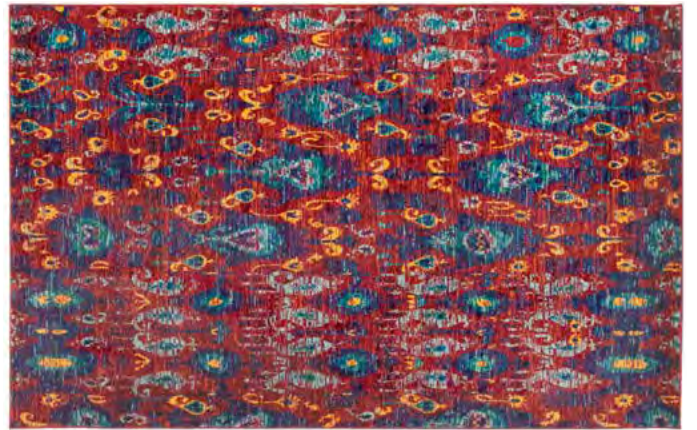

INDOOR RUGS