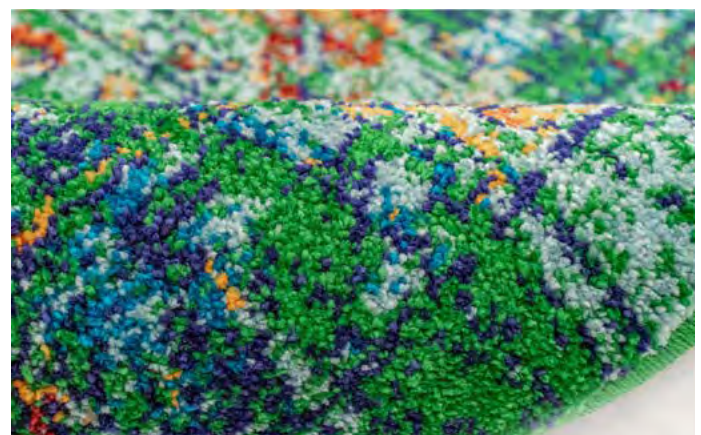

Wilton Woven in Turkey of soft touch 100% Polypropylene for softness and durability.

The striking collection of Fiesta rugs puts a contemporary spin on traditional patterns with vivid, saturated colors.

The detail images below shows the texture, dimension and construction for the Fiesta Collection.