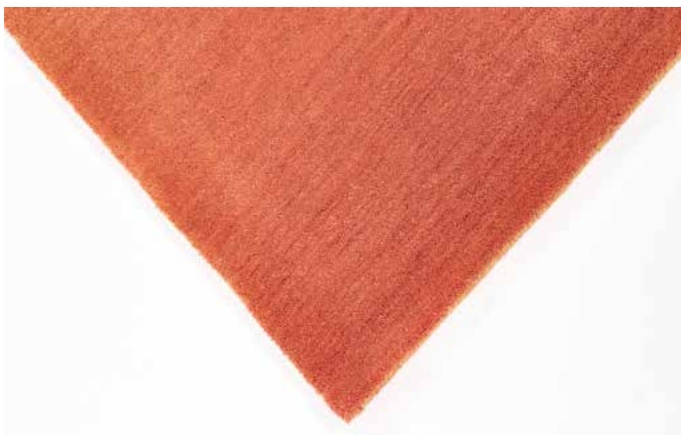

Hand Loomed in India of 100% Wool.

Ombre is a sophisticated pattern with gradient color blending. The smooth, cut plush wool pile emphasizes the beauty of the saturated hues, letting the exquisite design shine through.

The detail images below shows the texture, dimension and construction for the Arca Collection.