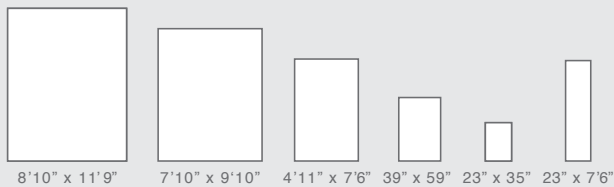

INDOOR RUGS

100% POLYPROPYLENE

Sizes in Set: 21" X 33"
4'9" X 7'
7'6" X 9'2"
22" X 7'

Sizes in Set: 21" X 33"
4'9" X 7'
7'6" X 9'2"
22" X 7'

Sizing

ARCA

ASHFORD

AURORA

CASPIAN SET OF 4

CORSICA CYPRUS

DOLCE

FIESTA SOHO

PIAZZA

Sizes vary by pattern. Consult price list for details.

SAVANNAH

Sizes vary by pattern. Consult price list for details.