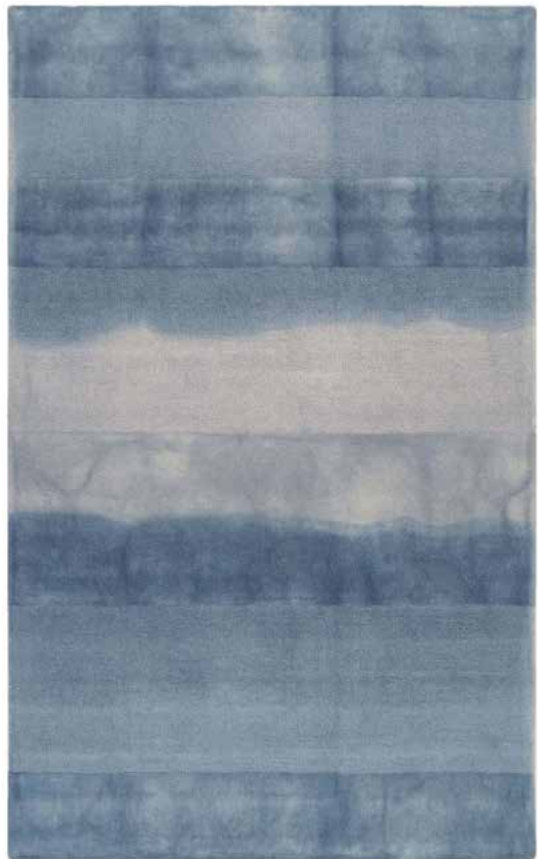

INDOOR rug

This is Hand Tufted in India in a blended cut and loop pile of 100% Wool.

This collection features a textural, multi-dimensional surface, superbly soft and plush underfoot — ideal for creating an oasis in your home.

This is Hand Tufted/Cut Pile in India of 100% Wool.

This triple-dip-dye technique creates the look of a colorful and harmonious artwork.

The detail images below shows the texture, dimension and construction for the Piazza Collection.

Piazza Watercolors Sea Breeze
7283/04

INDOOR RUGS

Sea Breeze

Sea Breeze

Stripe Sea Breeze

Stripe Navy

Brown/Tan

Hand Tufted of loop pile in India of 100% Wool.

Brown/Tan

White/Multi

Denim

Hand Tufted in India in a cut and loop pile of 100% Wool.

The multiple yarn types in varying pile heights maximizes texture, creating dynamic artful designs.

The detail images below shows the texture, dimension and construction for the Savannah Collection.