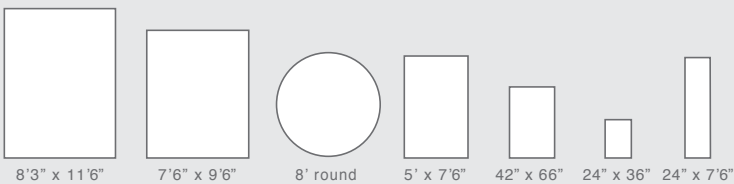

INDOOR RUGS

100% POLYPROPYLENE

Sizes in Set: 21" X 33"
4'9" X 7'
7'6" X 9'2"
22" X 7'

Sizes in Set: 21" X 33"
4'9" X 7'
7'6" X 9'2"
22" X 7'

Sizing

ARCA

ASHFORD

AURORA

CASPIAN SET OF 4

CORSICA CYPRUS

DOLCE

FIESTA SOHO

PIAZZA

Sizes vary by pattern. Consult price list for details.

SAVANNAH

Sizes vary by pattern. Consult price list for details.

TAOS

KEY

Please note the following abbreviations used in this brochure:

C = Custom Size (Item available to be made in custom sizes)

S = Display Swatches (12" x 12" swatches available)

O = Round (Item available in round size)