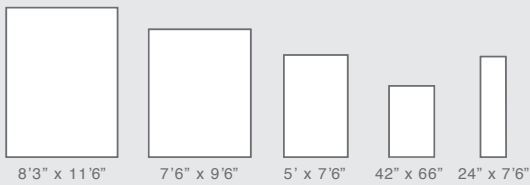

INDOOR RUGS

100% POLYPROPYLENE

Sizes in Set: 21" X 33"
4'9" X 7'
7'6" X 9'2"
22" X 7'

Sizes in Set: 21" X 33"
4'9" X 7'
7'6" X 9'2"
22" X 7'

Sizing

ARCA

ASHFORD

AURORA

CASPIAN SET OF 4

CORSICA CYPRUS

DOLCE

FIESTA SOHO

PIAZZA

Sizes vary by pattern. Consult price list for details.

SAVANNAH

Sizes vary by pattern. Consult price list for details.