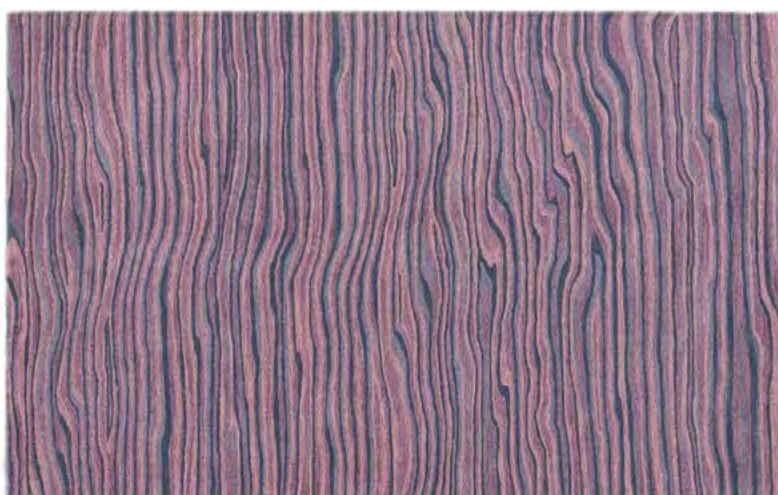

New Introductions

Pink