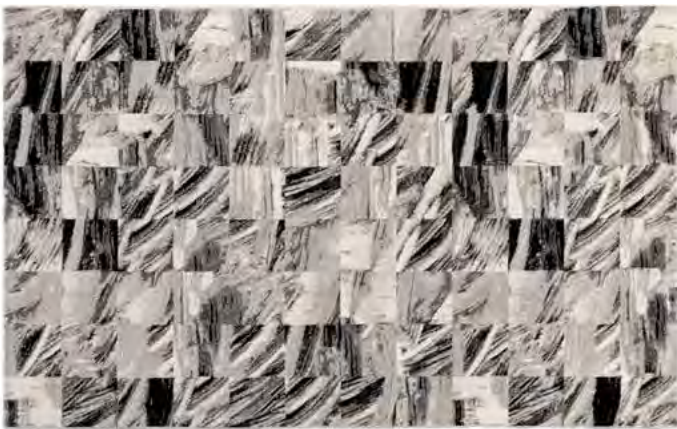

INDOOR RUGS