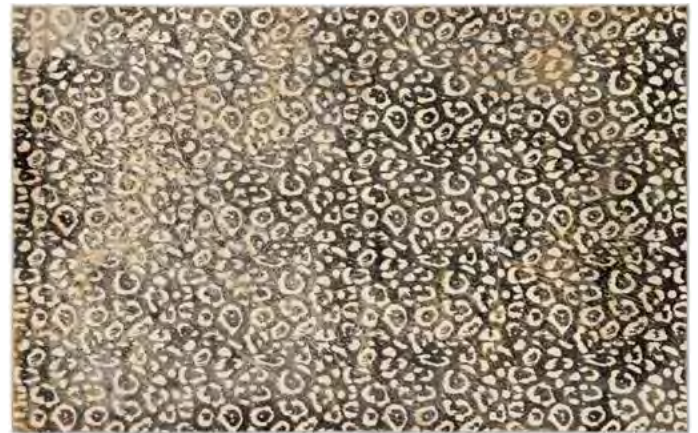

Brown/Tan

White/Multi

Denim

Hand Tufted in India in a cut and loop pile of 100% Wool.

The multiple yarn types in varying pile heights maximizes texture, creating dynamic artful designs.

The detail images below shows the texture, dimension and construction for the Savannah Collection.

The striking collection of Fiesta rugs puts a contemporary spin on traditional patterns with vivid, saturated colors.

The detail images below shows the texture, dimension and construction for the Fiesta Collection.

INDOOR RUGS

INDOOR RUGS

Power Loomed in Egypt of 80% Polypropylene / 20% Polyester that offers a high-low texture and subtle shine.

The Soho collection is made up of clean, modern patterns in soft hues and textures.

The detail images below shows the texture, dimension and construction for the Soho Collection.

INDOOR RUGS

Wilton Woven in Egypt of 100% Polypropylene featuring updated colors and a smooth finish.

The tones of blues, taupes and greys create an impression of contemporary art for any room.