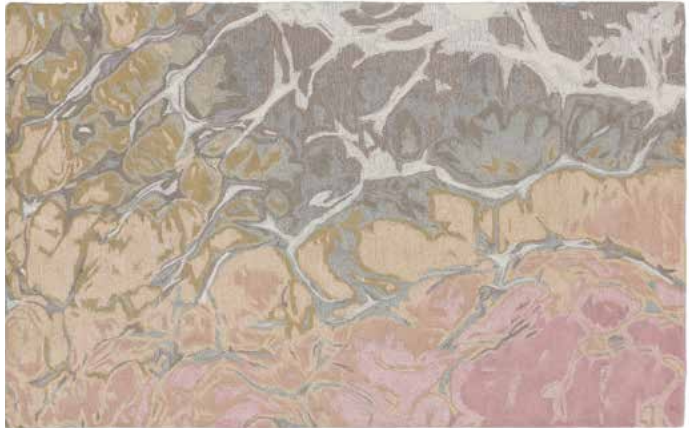

INDOOR rug

This is Hand Tufted in India in a blended cut and loop pile of 100% Wool.

This collection features a textural, multi-dimensional surface, superbly soft and plush underfoot — ideal for creating an oasis in your home.

The detail images below shows the texture, dimension and construction for the Corsica Collection.

INDOOR RUGS

Blue/Green

Taupe

Blue

lush

Black/White

Aqua

This is Hand Tufted/Cut Pile in India of 100% Wool.

This triple-dip-dye technique creates the look of a colorful and harmonious artwork.

The detail images below shows the texture, dimension and construction for the Piazza Collection.

Brown/Tan

White/Multi

Denim

Hand Tufted in India in a cut and loop pile of 100% Wool.

The multiple yarn types in varying pile heights maximizes texture, creating dynamic artful designs.

The detail images below shows the texture, dimension and construction for the Savannah Collection.