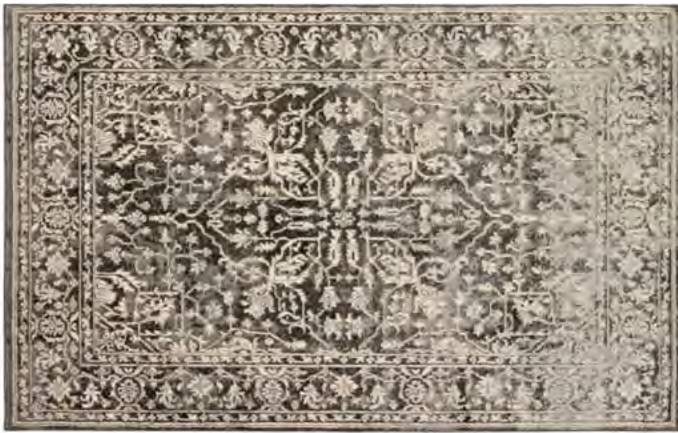

Brown/Tan

White/Multi

Denim

Hand Tufted in India in a cut and loop pile of 100% Wool.

The multiple yarn types in varying pile heights maximizes texture, creating dynamic artful designs.

The detail images below shows the texture, dimension and construction for the Savannah Collection.

The striking collection of Fiesta rugs puts a contemporary spin on traditional patterns with vivid, saturated colors.

The detail images below shows the texture, dimension and construction for the Fiesta Collection.

INDOOR RUGS

INDOOR RUGS

Power Loomed in Egypt of 80% Polypropylene / 20% Polyester that offers a high-low texture and subtle shine.

The Soho collection is made up of clean, modern patterns in soft hues and textures.

The detail images below shows the texture, dimension and construction for the Soho Collection.

INDOOR RUGS

Wilton Woven in Egypt of 100% Polypropylene featuring updated colors and a smooth finish.

The tones of blues, taupes and greys create an impression of contemporary art for any room.