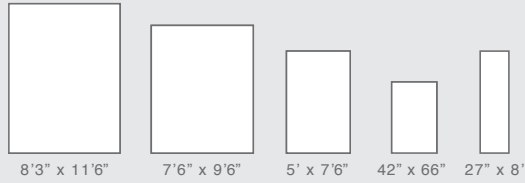

INDOOR RUGS

100% POLYPROPYLENE

Sizes in Set: 21" X 33"
4'9" X 7'
7'6" X 9'2"
22" X 7'

Sizes in Set: 21" X 33"
4'9" X 7'
7'6" X 9'2"
22" X 7'

Sizing

ARCA

ASHFORD

AURORA

CASPIAN SET OF 4

CORSICA CYPRUS

DOLCE

FIESTA SOHO

PIAZZA

Sizes vary by pattern. Consult price list for details.

SAVANNAH

Sizes vary by pattern. Consult price list for details.