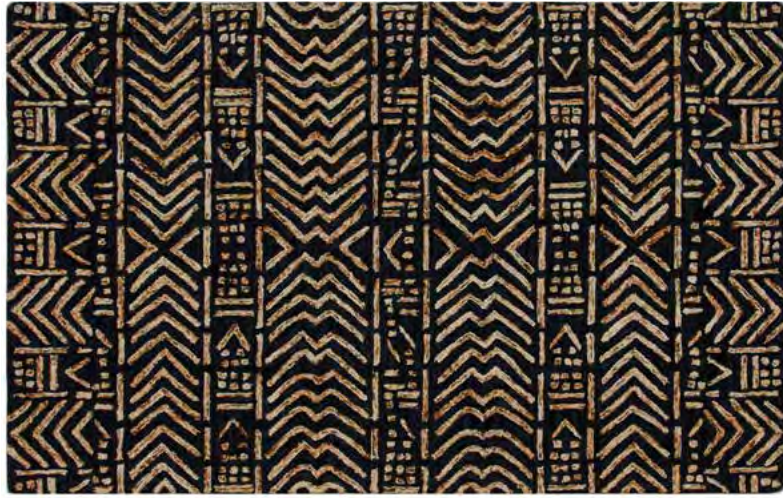

INDOOR rug

This is Hand Tufted in India in a blended cut and loop pile of 100% Wool.

This collection features a textural, multi-dimensional surface, superbly soft and plush underfoot — ideal for creating an oasis in your home.

This is Hand Tufted/Cut Pile in India of 100% Wool.

This triple-dip-dye technique creates the look of a colorful and harmonious artwork.

The detail images below shows the texture, dimension and construction for the Piazza Collection.

Piazza Watercolors Sea Breeze
7283/04

INDOOR RUGS

Sea Breeze

Sea Breeze

Stripe Sea Breeze

Stripe Navy

Brown/Tan

Hand Tufted of loop pile in India of 100% Wool.

Brown/Tan

White/Multi

Denim

Hand Tufted in India in a cut and loop pile of 100% Wool.

The multiple yarn types in varying pile heights maximizes texture, creating dynamic artful designs.

The detail images below shows the texture, dimension and construction for the Savannah Collection.