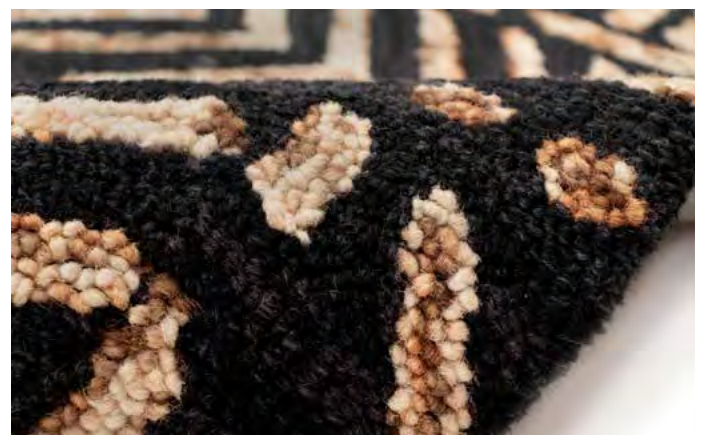

Hand Tufted of loop pile in India of 100% Wool.

The multiple yarn types in varying pile heights maximizes texture, creating dynamic artful designs.

The detail images below shows the texture, dimension and construction for the Cyprus Collection.