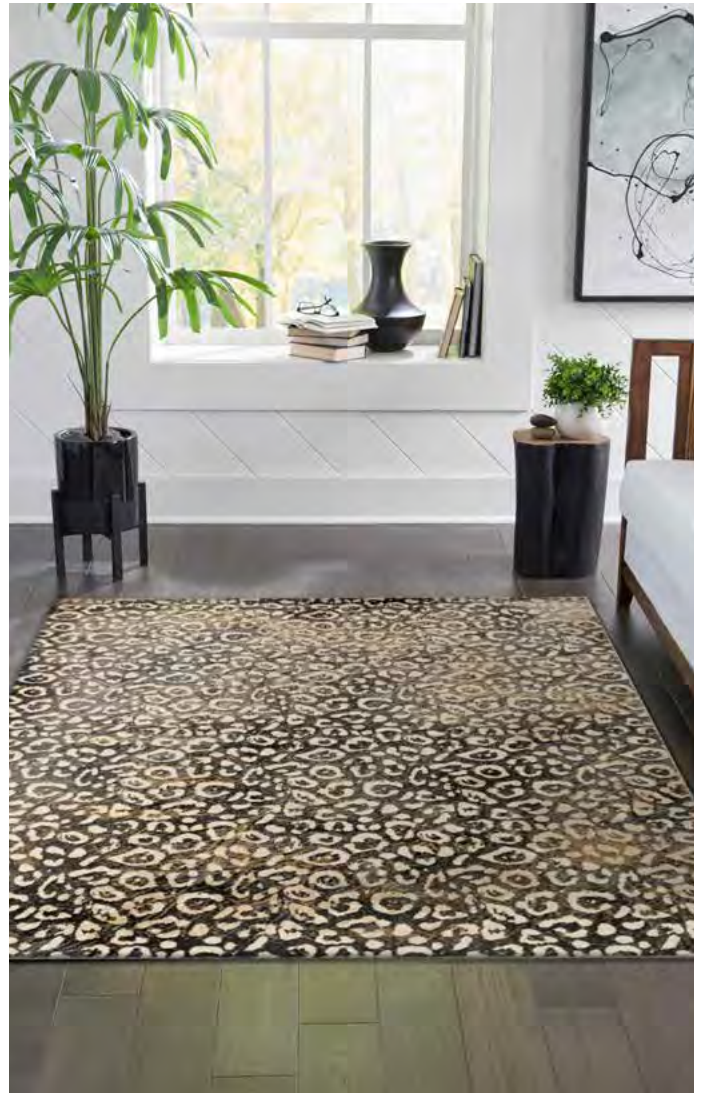

Brown/Tan

White/Multi

Denim

Hand Tufted in India in a cut and loop pile of 100% Wool.

The multiple yarn types in varying pile heights maximizes texture, creating dynamic artful designs.

The detail images below shows the texture, dimension and construction for the Savannah Collection.

INDOOR RUGS

INDOOR RUGS

Power Loomed in Egypt of 80% Polypropylene / 20% Polyester that offers a high-low texture and subtle shine.

The Soho collection is made up of clean, modern patterns in soft hues and textures.

The detail images below shows the texture, dimension and construction for the Soho Collection.

INDOOR RUGS

Wilton Woven in Egypt of 100% Polypropylene featuring updated colors and a smooth finish.

The tones of blues, taupes and greys create an impression of contemporary art for any room.