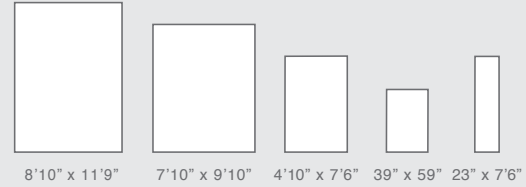

INDOOR RUGS

100% POLYPROPYLENE

Sizes in Set: 21" X 33"
4'9" X 7'
7'6" X 9'2"
22" X 7'

Sizes in Set: 21" X 33"
4'9" X 7'
7'6" X 9'2"
22" X 7'

Sizing

ARCA

ASHFORD

AURORA