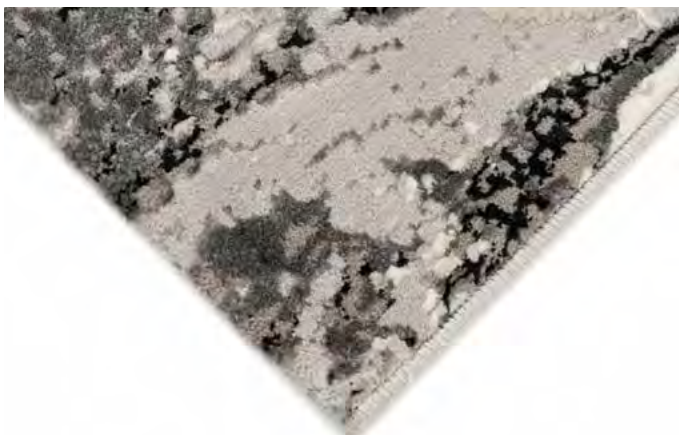

Wilton Woven in Turkey of 50% Polypropylene / 50% Polyester. The blend of synthetic soft touch yarns form a high-low pile.

This elegant collection of rugs is created in a refined palette of neutrals.

The detail images below shows the texture, dimension and construction for the Taos Collection.