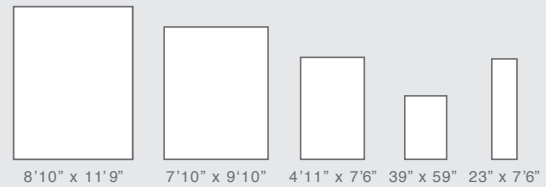

Sizing

DOLCE

Sizes vary by pattern. Consult price list for details.

Sizes vary by pattern. Consult price list for details.

KEY

Please note the following abbreviations used in this brochure:

C = Custom Size (Item available to be made in custom sizes)

S = Display Swatches (12" x 12" swatches available)

O = Round (Item available in round size)

□ = Square (Item available in square size)