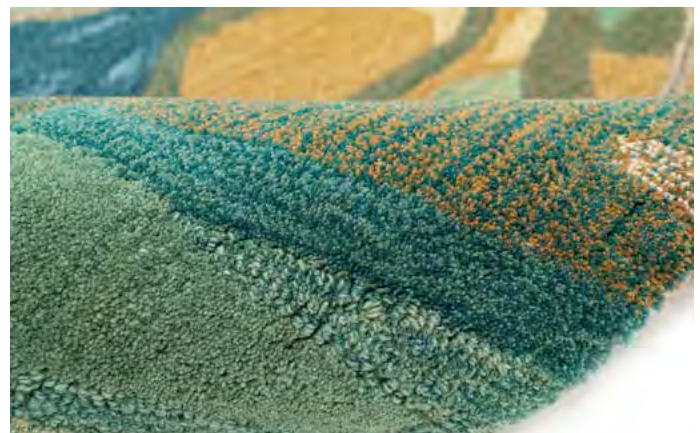

This is Hand Tufted in India in a blended cut and loop pile of 100% Wool.

This collection features a textural, multi-dimensional surface, superbly soft and plush underfoot — ideal for creating an oasis in your home.

The detail images below shows the texture, dimension and construction for the Corsica Collection.