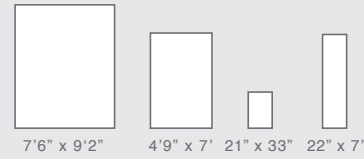

INDOOR RUGS

100% POLYPROPYLENE

Sizes in Set: 21" X 33"
4'9" X 7'
7'6" X 9'2"
22" X 7'

Sizes in Set: 21" X 33"
4'9" X 7'
7'6" X 9'2"
22" X 7'

Sizing

ARCA

ASHFORD

AURORA