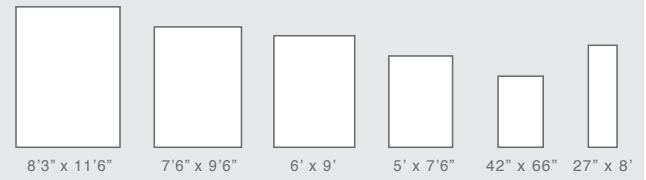

INDOOR RUGS

100% POLYPROPYLENE

Sizes in Set: 21" X 33"
4'9" X 7'
7'6" X 9'2"
22" X 7'

Sizes in Set: 21" X 33"
4'9" X 7'
7'6" X 9'2"
22" X 7'

Sizing

ARCA

ASHFORD

AURORA

CASPIAN SET OF 4

CORSICA CYPRUS

DOLCE

FIESTA SOHO

PIAZZA

Sizes vary by pattern. Consult price list for details.

SAVANNAH

Sizes vary by pattern. Consult price list for details.

TAOS

KEY

Please note the following abbreviations used in this brochure:

C = Custom Size (Item available to be made in custom sizes)

S = Display Swatches (12" x 12" swatches available)

O = Round (Item available in round size)

□ = Square (Item available in square size)