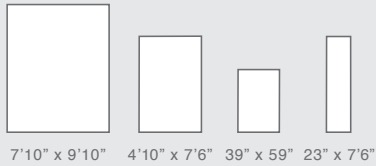

INDOOR RUGS

100% POLYPROPYLENE

Sizes in Set: 21" X 33"
4'9" X 7'
7'6" X 9'2"
22" X 7'

Sizes in Set: 21" X 33"
4'9" X 7'
7'6" X 9'2"
22" X 7'

Sizing

ARCA

ASHFORD

AURORA