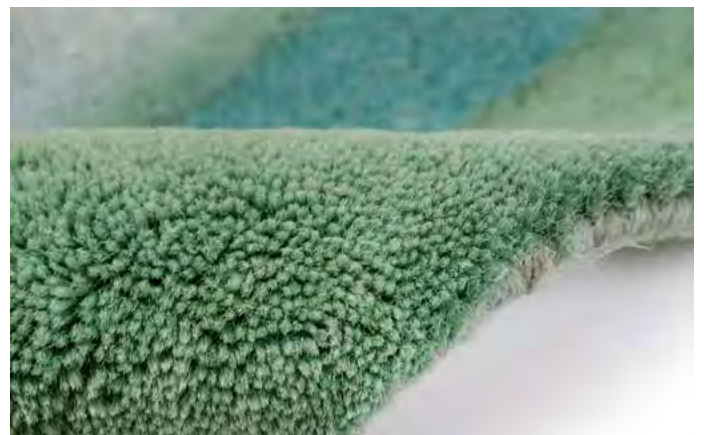

This is Hand Tufted/Cut Pile in India of 100% Wool.

This triple-dip-dye technique creates the look of a colorful and harmonious artwork.

The detail images below shows the texture, dimension and construction for the Piazza Collection.