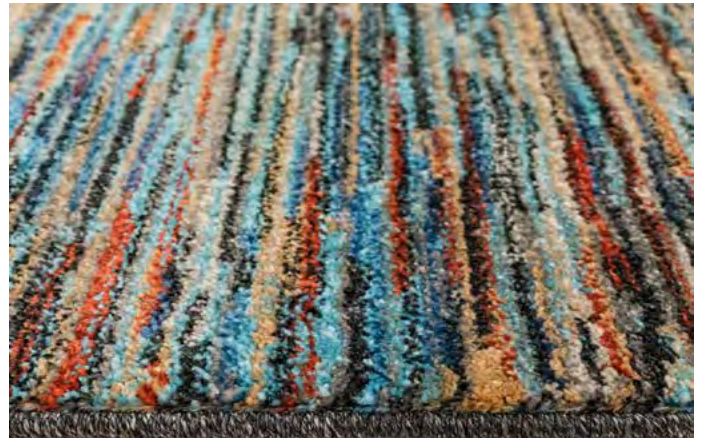

Wilton Woven in Egypt of soft touch 100% Polypropylene which is both luxurious and durable.

The interesting distressed effect of this collection creates a comfortable and sophisticated look.

The detail images below shows the texture, dimension and construction for the Ashford Collection.