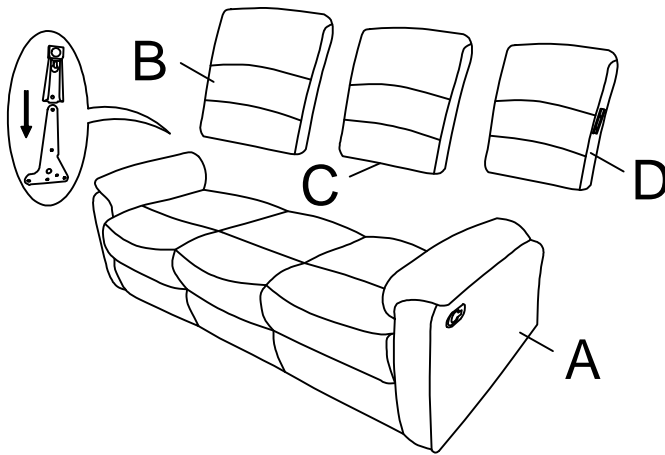

JOYKONA®

Assembly Instruction

Item No.:F8776,F8779

2-PC MANUAL MOTION SOFA SET-RECLINING SOFA

x1

A

x1

B

Step 1: Align the female brackets on the back onto the male brackets on the seat, inserting and pushing to the end. Make sure the brackets are secured in position.

Step 2: Insert the LSF wing (E) and RSF wing (F) onto the backrest and make sure it is secured in position.