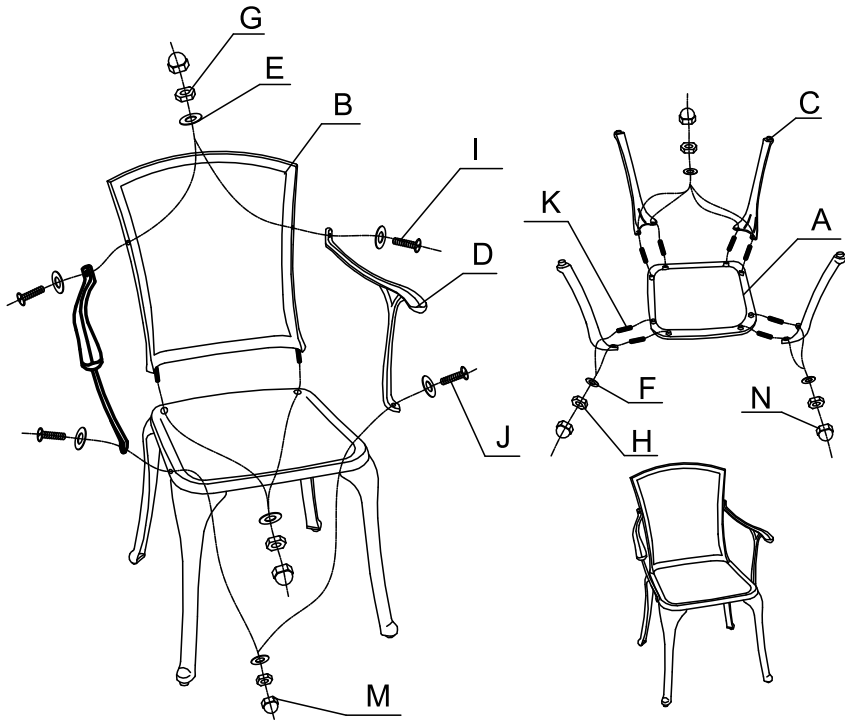

USER'S MANUAL
Cast Aluminum Chairs

THIS INSTRUCTION BOOKLET CONTAINS **IMPORTANT** SAFETY INFORMATION. PLEASE READ AND KEEP FOR FUTURE REFERENCE.

Before You Start

- ⚠ Please read all instructions carefully.
- ⚠ Retain instructions for future reference.
- ⚠ Separate and count all parts and hardware.
- ⚠ Read through each step carefully and follow the proper order.
- ⚠ We recommend that, where possible, all items are assembled near to the area in which they will be placed in use, to avoid moving the product unnecessarily once assembled.
- ⚠ Always place the product on a flat, steady and stable surface.
- ⚠ Keep all small parts and packaging materials for this product away from babies and children as they potentially pose a serious choking hazard.

Item	Photo	Description	Qty	Item	Photo	Description	Qty
A		Seat Frame	1	G		Nuts(M6)	4
B		Back frame	1	H		Nuts(M8)	10
C		Legs	4	I		Cross Bolt (M6*25)	2
D		Arms	2	J		Cross Bolt (M6*30)	2
E		Washer(M6)	4	M		Nut Caps(M6)	4
F		Washer(M8)	10	N		Nut Caps(M8)	10