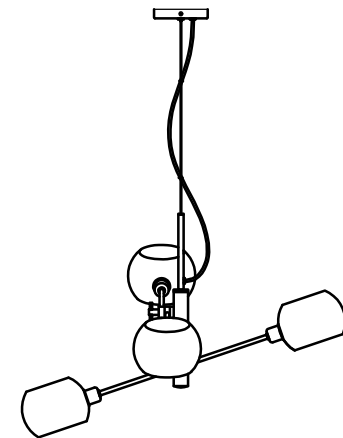

(Bulb sold separately)

WARNING:

Beware of Small parts and sharp edges.

Care Instructions

Lightly wipe or dust the surface with a dry soft cloth. Window cleaners, scrub cleaners, cleaning abrasives and alcohol solvent could damage the protective coating and paint of the product.

Pendant Lamp