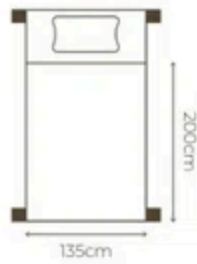

M·H·G
LIVING

Duvet Size Guide

Single

Double

King

Super King