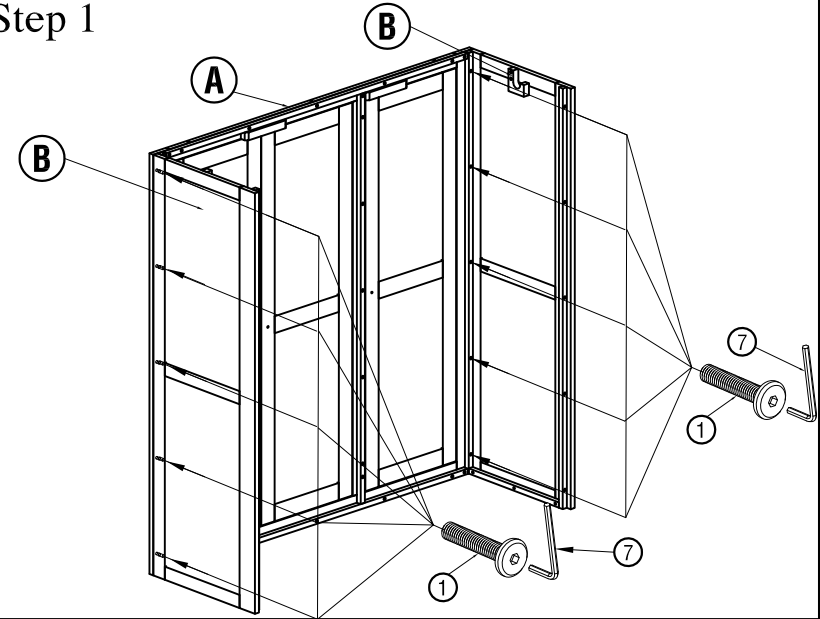

ASSEMBLY INSTRUCTION 3 DOOR WARDROBE

A = 1pc

B = 02pcs

C = 01pc

Step 1

D = 01pc

E = 01pc

F = 01pc

G = 01pc

Step 2

HARDWARE

①	②	③	④	⑤	⑥	⑦	⑧
M6x30=20pcs	M4x30=3pcs	M4x30=5pcs	M4x15=12pcs	2x40x50=3pcs	Ø30xØ30x25=3pcs	4x30x60=1pc	M6x40=10pcs
⑨	⑩	⑪	⑫	⑬			
Bracket =4PCS	Nylon strip=2PC	M4 x 20 = 4PCS	M4 x 35 = 4PCS	Wall plug Ø4 x L40 4PCS			