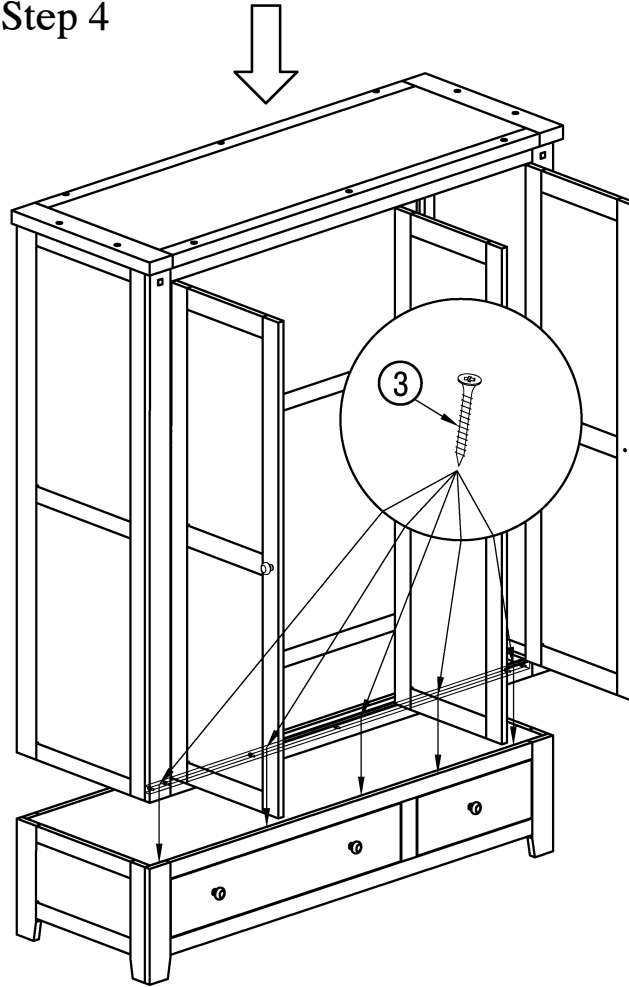

Step 5

Step 4