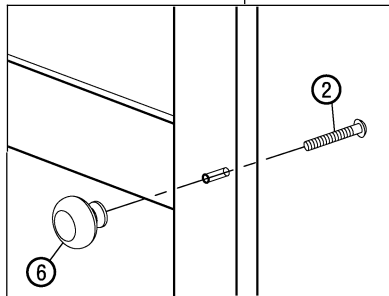

ASSEMBLY INSTRUCTION 3 DOOR WARDROBE

Step 3