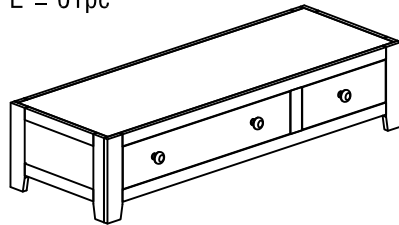

ASSEMBLY INSTRUCTION 3 DOOR WARDROBE

A = 1pc

B = 02pcs

C = 01pc

Step 1

D = 01pc

E = 01pc

F = 01pc

G = 01pc

Step 2

HARDWARE

①	②	③	④	⑤	⑥	⑦	⑧
M6x30=20pcs	M4x30=3pcs	M4x30=5pcs	M4x15=12pcs	2x40x50=3pcs	Ø30xØ30x25=3pcs	4x30x60=1pc	M6x40=10pcs
⑨	⑩	⑪	⑫	⑬			
Bracket =4PCS	Nylon strip=2PC	M4 x 20 = 4PCS	M4 x 35 = 4PCS	Wall plug Ø4 x L40 4PCS			