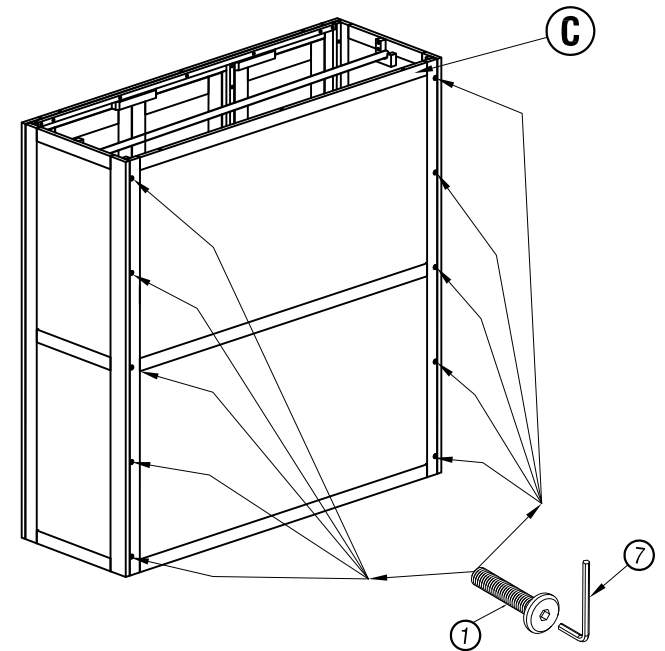

ASSEMBLY INSTRUCTION 3 DOOR WARDROBE

A = 1pc

B = 02pcs

C = 01pc

Step 1

D = 01pc

E = 01pc

F = 01pc

G = 01pc

Step 2

HARDWARE

①	②	③	④	⑤	⑥	⑦	⑧
M6x30=20pcs	M4x30=3pcs	M4x30=5pcs	M4x15=12pcs	2x40x50=3pcs	Ø30xØ30x25=3pcs	4x30x60=1pc	M6x40=10pcs
⑨	⑩	⑪	⑫	⑬			
Bracket =4PCS	Nylon strip=2PC	M4 x 20 = 4PCS	M4 x 35 = 4PCS	Wall plug Ø4 x L40 4PCS			