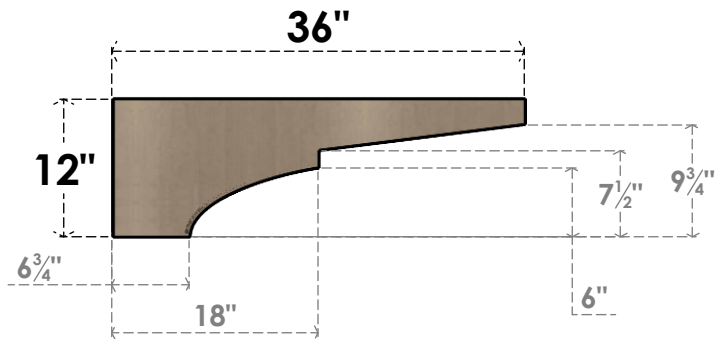

ITEM NUMBER: CORU06X36X12MONRCPR

6"W X 36"D X 12"H SERIES 3 THIN MONTEREY ROUGH CEDAR TIMBERTHANE
FAUX WOOD CORBEL, PRIMED

SIDE PROFILE

FRONT PROFILE

ISOMETRIC

EKENA MILLWORK
2300 WEST MAIN ST.
CLARKSVILLE, TX 75426
TOLL FREE: 866-607-0453
WWW.EKENAMILLWORK.COM

NOTES

1. INSTALLATION TO BE COMPLETED IN ACCORDANCE WITH MANUFACTURER'S SPECIFICATIONS.
2. DRAWING MAY NOT BE TO SCALE
3. THIS DRAWING IS INTENDED FOR DESIGN AND PLANNING PURPOSES ONLY.
4. ALL INFORMATION CONTAINED HEREIN WAS CURRENT AT THE TIME OF DEVELOPMENT BUT MUST BE REVIEWED AND APPROVED BY THE PRODUCT MANUFACTURER TO BE CONSIDERED ACCURATE.
5. TIMBERTHANE ARCHITECTURAL PRODUCTS ARE MADE FROM HIGH DENSITY URETHANE AND COME FACTORY PRIMED