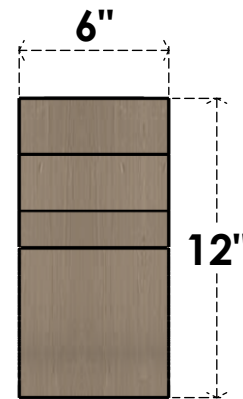

ITEM NUMBER: CORU06X36X12MONRCPR

6"W X 36"D X 12"H SERIES 3 THIN MONTEREY ROUGH CEDAR TIMBERTHANE
FAUX WOOD CORBEL, PRIMED

SIDE PROFILE

FRONT PROFILE

ISOMETRIC

EKENA MILLWORK
2300 WEST MAIN ST.
CLARKSVILLE, TX 75426
TOLL FREE: 866-607-0453
WWW.EKENAMILLWORK.COM

NOTES

1. INSTALLATION TO BE COMPLETED IN ACCORDANCE WITH MANUFACTURER'S SPECIFICATIONS.
2. DRAWING MAY NOT BE TO SCALE
3. THIS DRAWING IS INTENDED FOR DESIGN AND PLANNING PURPOSES ONLY.
4. ALL INFORMATION CONTAINED HEREIN WAS CURRENT AT THE TIME OF DEVELOPMENT BUT MUST BE REVIEWED AND APPROVED BY THE PRODUCT MANUFACTURER TO BE CONSIDERED ACCURATE.
5. TIMBERTHANE ARCHITECTURAL PRODUCTS ARE MADE FROM HIGH DENSITY URETHANE AND COME FACTORY PRIMED