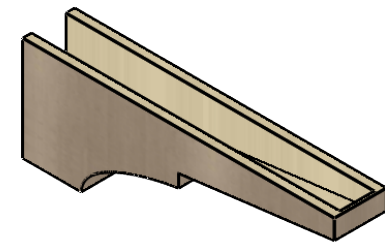

ITEM NUMBER: CORU06X36X12MONRCPR

6"W X 36"D X 12"H SERIES 3 THIN MONTEREY ROUGH CEDAR TIMBERTHANE
FAUX WOOD CORBEL, PRIMED

SIDE PROFILE

FRONT PROFILE

ISOMETRIC

EKENA MILLWORK
2300 WEST MAIN ST.
CLARKSVILLE, TX 75426
TOLL FREE: 866-607-0453
WWW.EKENAMILLWORK.COM