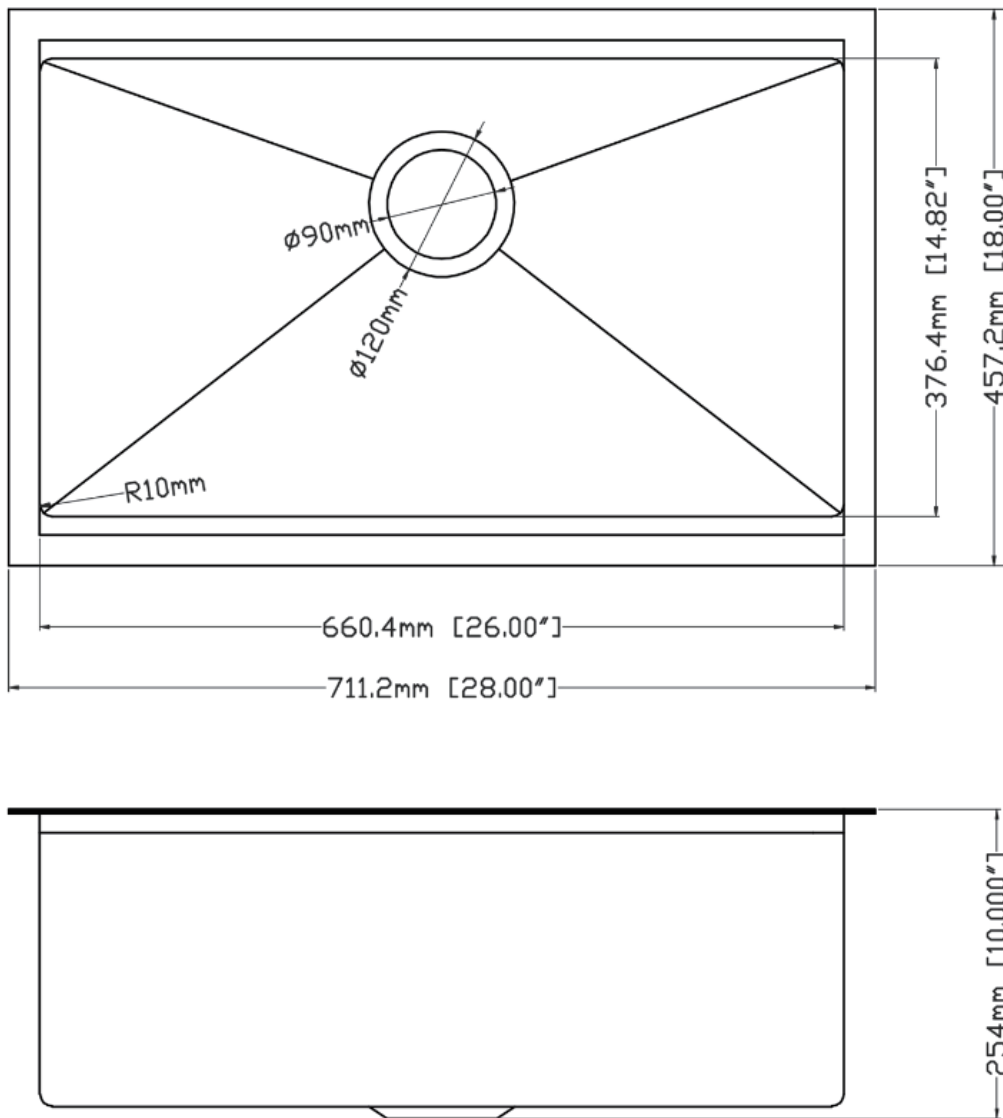

Dimension/Specification

RX-SS29-2818B