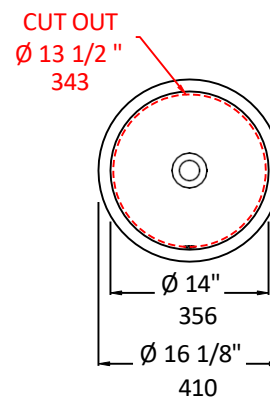

### Specifications:

<b>Installation:</b>	Undercounter
<b>Interior Dimensions:</b>	Ø 14" x 4 5/8" h
<b>Exterior Dimensions:</b>	Ø 16 1/8" x 6 3/4" h
<b>Material:</b>	Porcelain
<b>Weight:</b>	14 lbs
<b>Overflow:</b>	Yes
<b>Finishes:</b>	001 - White
<b>Faucet Holes:</b>	N/A
<b>Cutout Size:</b>	Ø 13 1/2" (template available upon request)
<b>Drain Hole Size:</b>	Ø 1 3/4"

### Recommended Items:

- European drain with overflow
  - 7100-13OF
  - 7100-16OF

LACAVA reserves the right to revise any dimension or information on this sheet without notice. Dimensions are nominal and may vary within an industry accepted tolerance of 1/4\"/>