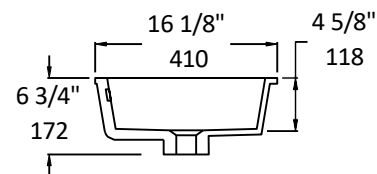

### Specifications:

<b>Installation:</b>	Undercounter
<b>Interior Dimensions:</b>	Ø 14" x 4 5/8" h
<b>Exterior Dimensions:</b>	Ø 16 1/8" x 6 3/4" h
<b>Material:</b>	Porcelain
<b>Weight:</b>	14 lbs
<b>Overflow:</b>	Yes
<b>Finishes:</b>	001 - White
<b>Faucet Holes:</b>	N/A
<b>Cutout Size:</b>	Ø 13 1/2" (template available upon request)
<b>Drain Hole Size:</b>	Ø 1 3/4"

### Recommended Items:

- European drain with overflow
  - 7100-13OF
  - 7100-16OF

LACAVA reserves the right to revise any dimension or information on this sheet without notice. Dimensions are nominal and may vary within an industry accepted tolerance of 1/4\"/>