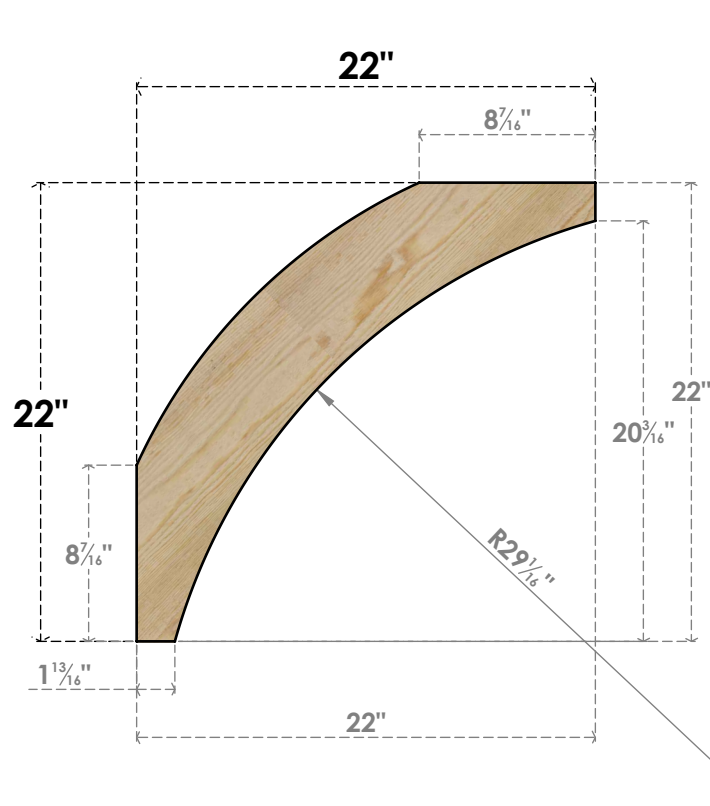

BRC06X22X22THR00RDF

6"W X 22"D X 22"H THORTON ROUGH SAWN BRACE, DOUGLAS FIR

SIDE

FRONT

EKENA MILLWORK
 2300 WEST MAIN ST.
 CLARKSVILLE, TX 75426
 TOLL FREE: 866-607-0453
 WWW.EKENAMILLWORK.COM

NOTES

1. INSTALLATION TO BE COMPLETED IN ACCORDANCE WITH MANUFACTURER'S SPECIFICATIONS.
2. DRAWING MAY NOT BE TO SCALE
3. THIS DRAWING IS INTENDED FOR DESIGN AND PLANNING PURPOSES ONLY.
4. ALL INFORMATION CONTAINED HEREIN WAS CURRENT AT THE TIME OF DEVELOPMENT BUT MUST BE REVIEWED AND APPROVED BY THE PRODUCT MANUFACTURER TO BE CONSIDERED ACCURATE.
5. PRODUCTS ARE NOT KILN DRIED. THIS ITEM IS UNIQUE AND WILL CONTAIN THE NATURAL VARIATIONS THAT THE WOOD SPECIES OFFERS. THIS MAY RESULT IN VARIATIONS UP TO 1/4"