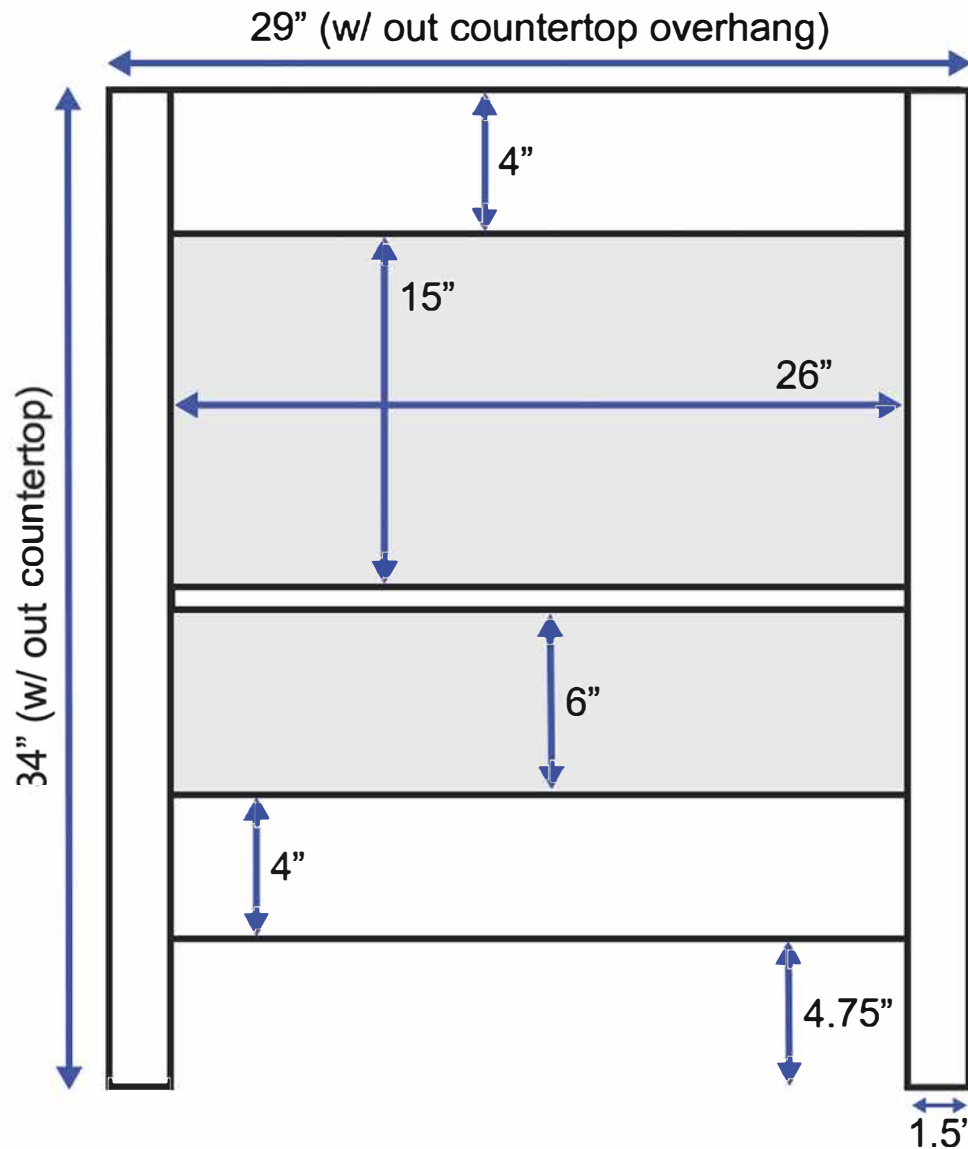

30-inch Bath Vanity (Back View)

All measurements are approximate and rounded to the nearest quarter inch.
Please allow for a slight margin of error.