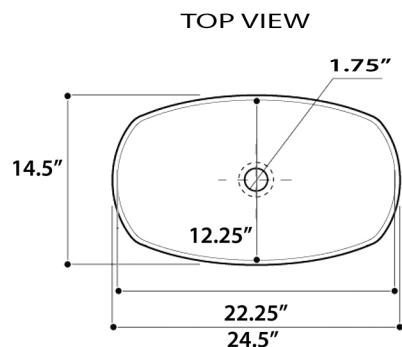

Regatta Collection

Fireclay Bathroom Vanity Sink

Overall Dimensions	Interior Bowl	Interior Depth	Exterior Height	Drain Dimensions
24.5" x 14.5"	22.25" x 12.25"	3"	4.25"	1.75"

FEATURES

- Genuine Italian Fireclay
- Nominal Dimensions - Actual may vary by 1/4"
- Vessel mount; Template Not Included
- No Overflow
- Made in Italy
- Do not clean with abrasive cleansers or pads
- Limited Warranty For Manufacturer Defects