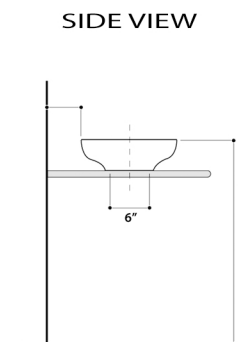

Regatta Collection

Fireclay Bathroom Vanity Sink

Overall Dimensions	Interior Bowl	Interior Depth	Exterior Height	Drain Dimensions
24.5" x 14.5"	22.25" x 12.25"	3"	4.25"	1.75"

FEATURES

- Genuine Italian Fireclay
- Nominal Dimensions - Actual may vary by 1/4"
- Vessel mount; Template Not Included
- No Overflow
- Made in Italy
- Do not clean with abrasive cleansers or pads
- Limited Warranty For Manufacturer Defects