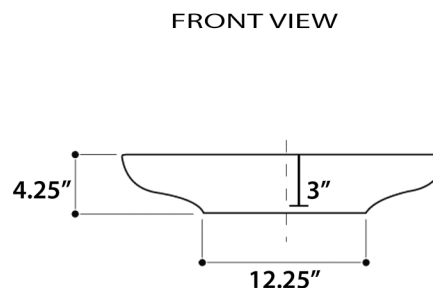

Regatta Collection

Fireclay Bathroom Vanity Sink

Overall Dimensions	Interior Bowl	Interior Depth	Exterior Height	Drain Dimensions
24.5" x 14.5"	22.25" x 12.25"	3"	4.25"	1.75"

FEATURES

- Genuine Italian Fireclay
- Nominal Dimensions - Actual may vary by 1/4"
- Vessel mount; Template Not Included
- No Overflow
- Made in Italy
- Do not clean with abrasive cleansers or pads
- Limited Warranty For Manufacturer Defects