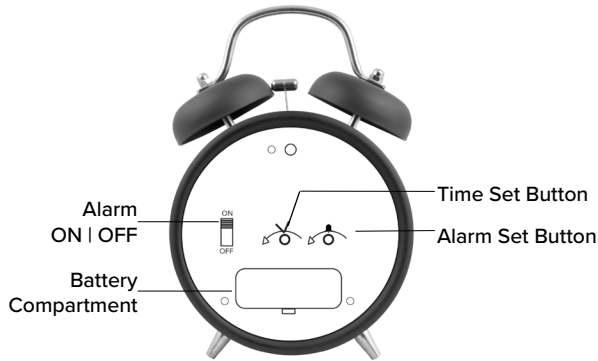

For more information go to: www.P65Warnings.ca.gov

Made in China - Printed in China

Page | 4

Analog Quartz Alarm Clock

Model: 617-3314BG
DC: 100120

Power up

1. Insert 1 fresh AA battery into your clock according to the polarity markings.
2. Turn the Time Set Button to set your time.

Time Alarm

1. Turn the Alarm Set Button to set alarm time.
2. Move the slide switch to ON to activate your alarm.
Move the slide switch to OFF to deactivate your alarm.

Position

- Place your clock on your desk or nightstand.