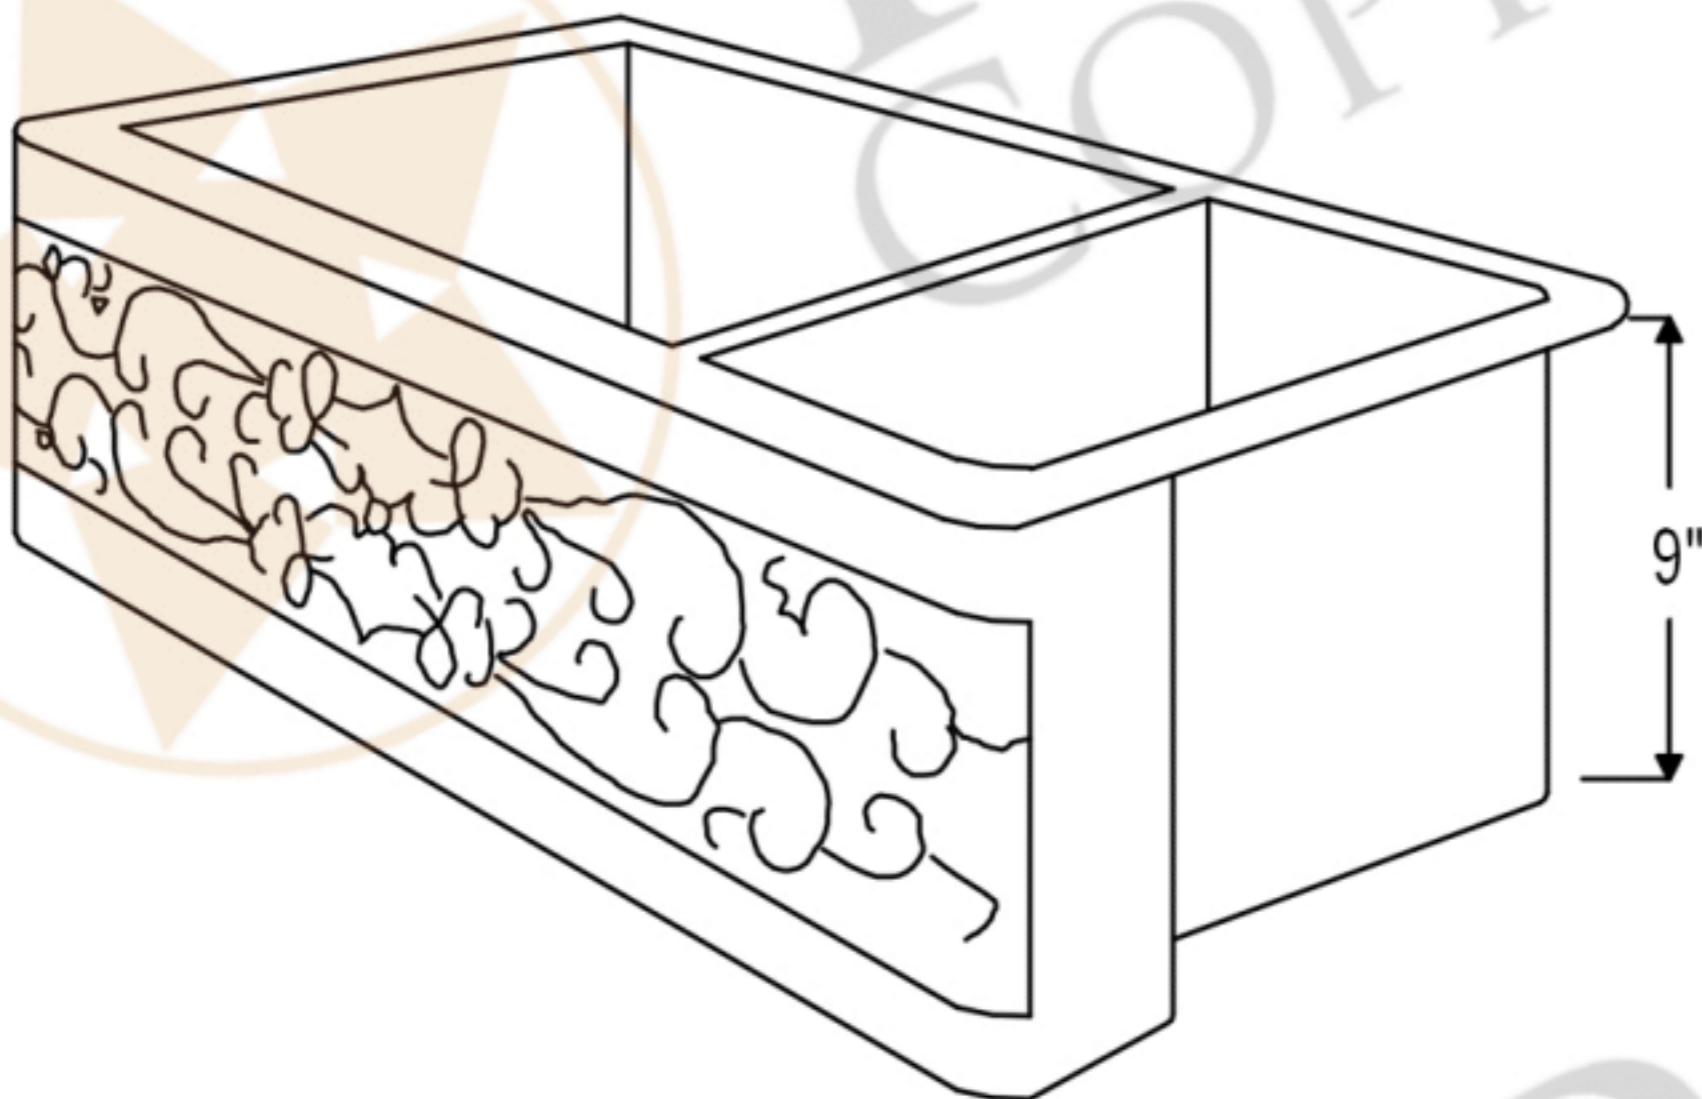

PREMIER
COPPER PRODUCTS

MODEL NUMBER: KA60DB33229S-NB

- * Description: 33" Hammered Copper Kitchen Apron 60/40 Double Basin Sink w/ Scroll Design and Apron Front Nickel Background
- * Outer Dimension: 33" x 22" x 9"
- * Inner Dimension: Left: 17.5" x 19" x 9" | Right: 12.5" x 19" x 9"
- * Rim: 1" Left, Right & Back / 2" Apron Front
- * Drain Opening: 3.5"
- * Finish: Oil Rubbed Bronze | Living Copper

THIS PRODUCT IS HAND CRAFTED, SMALL VARIANCES IN COLOR AND SIZE MAY OCCUR.
DO NOT MAKE ANY INSTALLATION CUTS UNTIL YOU RECEIVE YOUR ITEM(S).