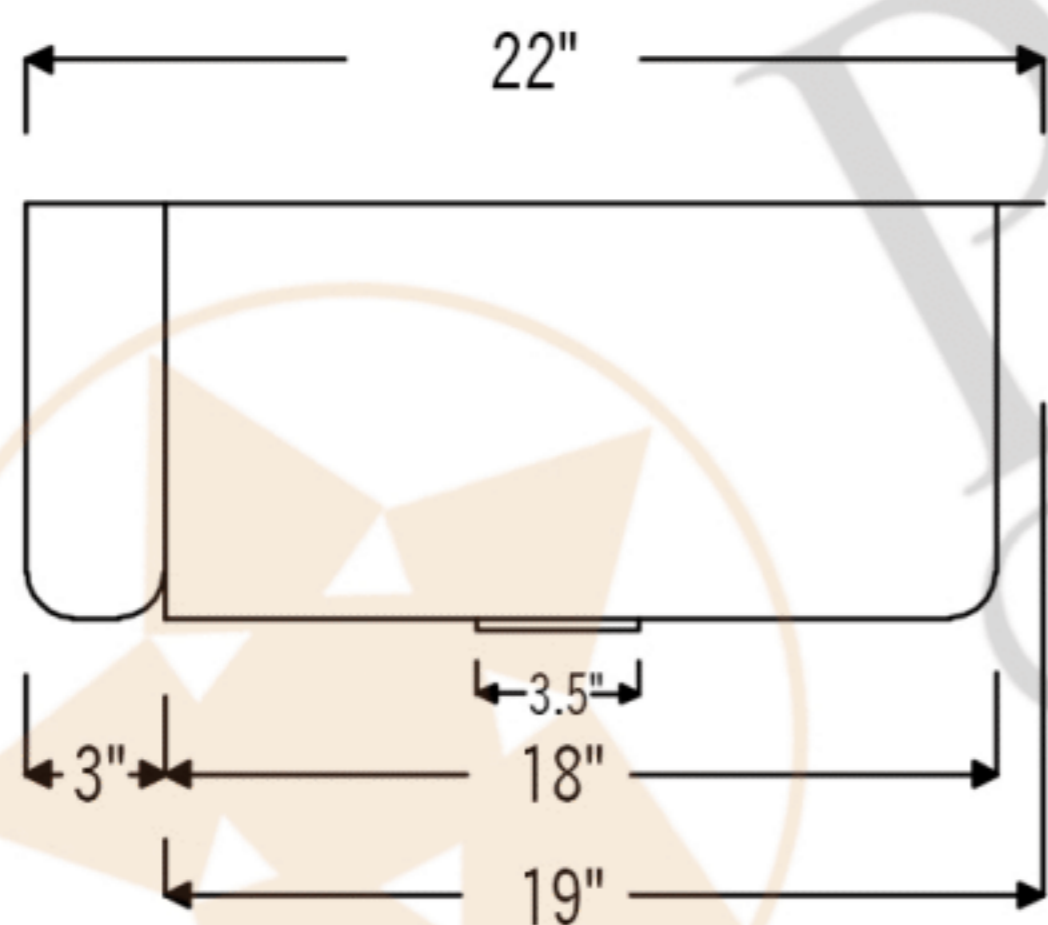

PREMIER
COPPER PRODUCTS

MODEL NUMBER: KA60DB33229S-NB

- * Description: 33" Hammered Copper Kitchen Apron 60/40 Double Basin Sink w/ Scroll Design and Apron Front Nickel Background
- * Outer Dimension: 33" x 22" x 9"
- * Inner Dimension: Left: 17.5" x 19" x 9" | Right: 12.5" x 19" x 9"
- * Rim: 1" Left, Right & Back / 2" Apron Front
- * Drain Opening: 3.5"
- * Finish: Oil Rubbed Bronze | Living Copper