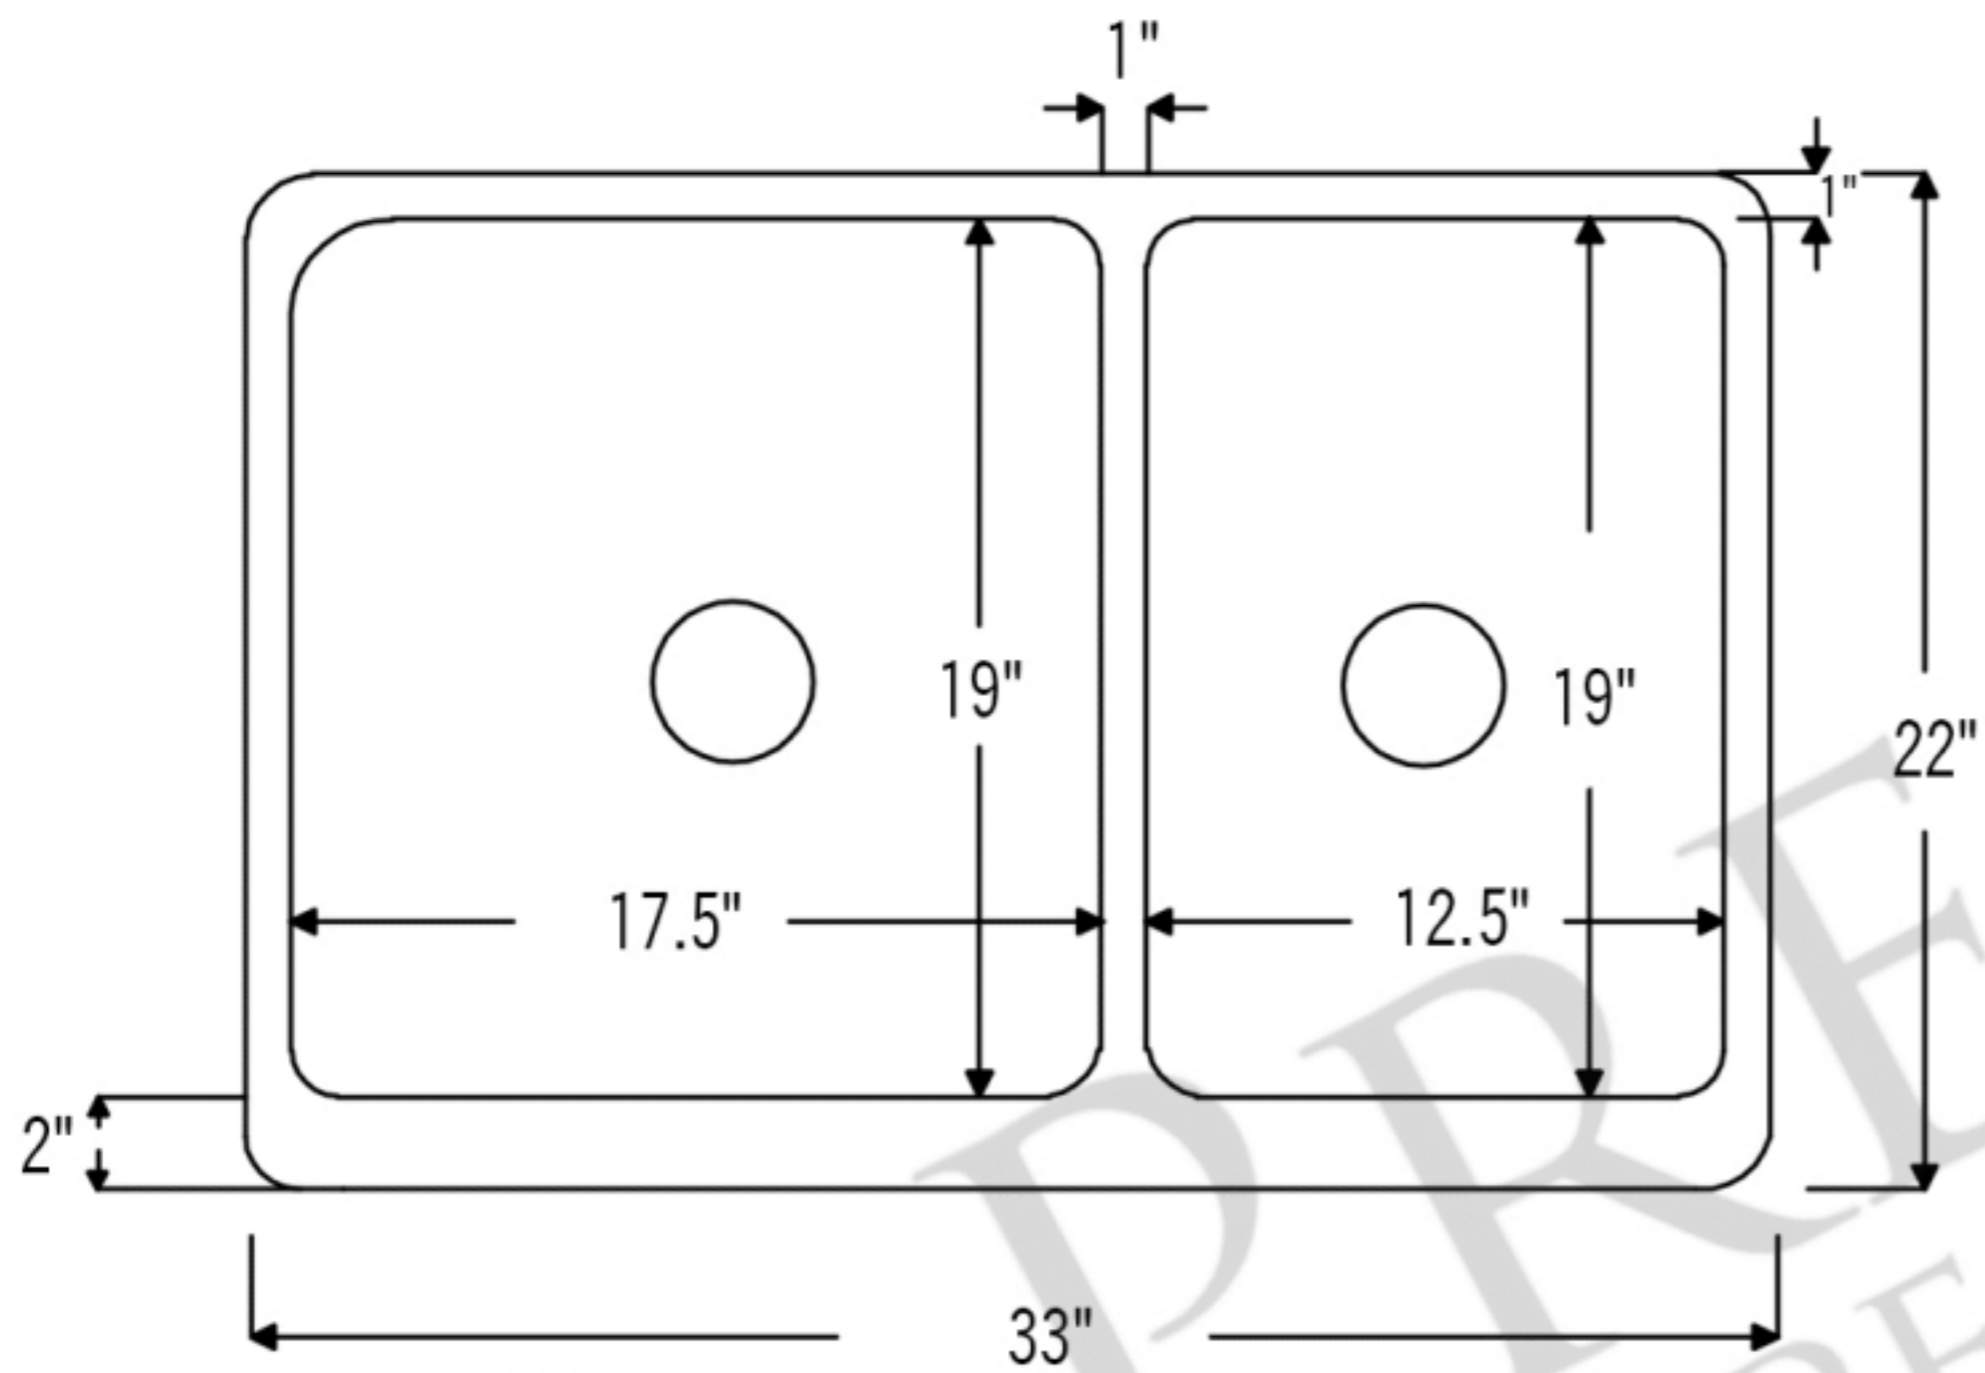

PREMIER
COPPER PRODUCTS

MODEL NUMBER: KA60DB33229S-NB

- * Description: 33" Hammered Copper Kitchen Apron 60/40 Double Basin Sink w/ Scroll Design and Apron Front Nickel Background
- * Outer Dimension: 33" x 22" x 9"
- * Inner Dimension: Left: 17.5" x 19" x 9" | Right: 12.5" x 19" x 9"
- * Rim: 1" Left, Right & Back / 2" Apron Front
- * Drain Opening: 3.5"
- * Finish: Oil Rubbed Bronze | Living Copper

THIS PRODUCT IS HAND CRAFTED, SMALL VARIANCES IN COLOR AND SIZE MAY OCCUR.
DO NOT MAKE ANY INSTALLATION CUTS UNTIL YOU RECEIVE YOUR ITEM(S).