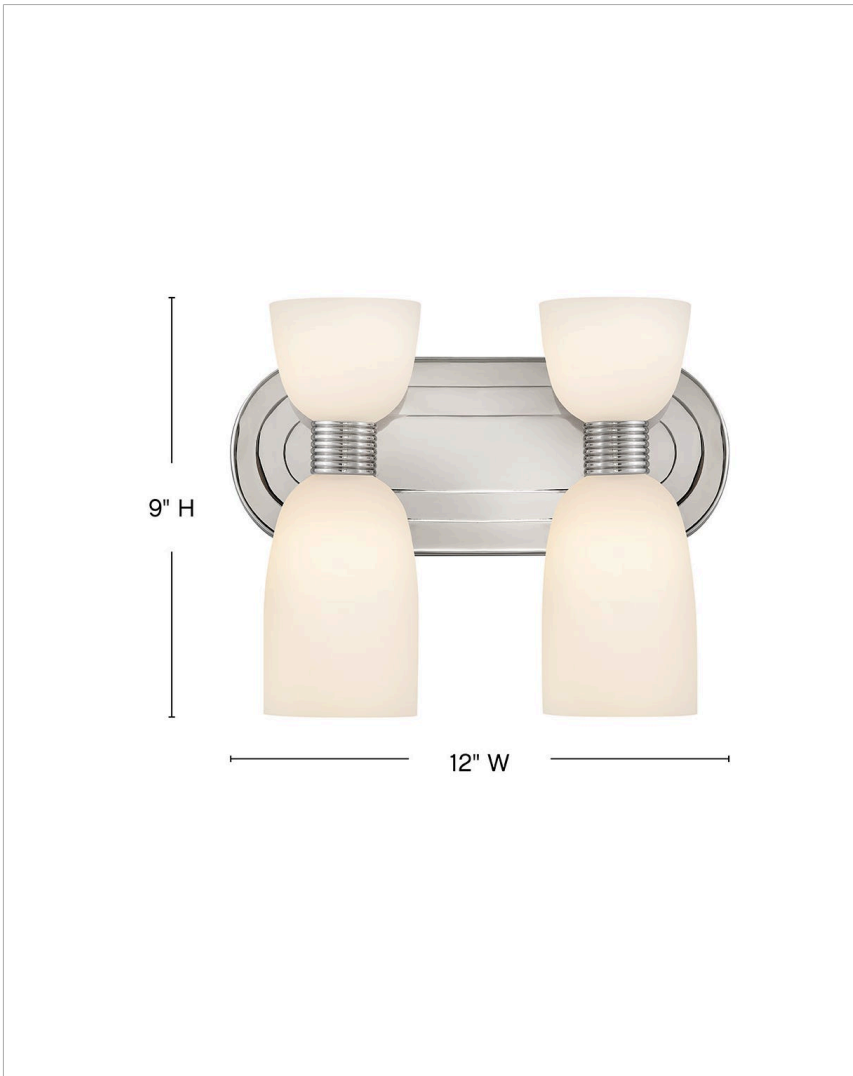

TALLULAH

52962PN-LL

SMALL TWO LIGHT VANITY

Graceful curves and delicate details define Tallulah. The smooth etched opal glass adds a touch of softness to balance ribbed metal details. Hardware featuring our Lacquered Brass or Polished Nickel finish creates a nuanced retro look that makes Tallulah the perfect addition to any décor.

DETAILS	
FINISH:	Polished Nickel
MATERIAL:	Steel
GLASS:	Etched Opal
DIMMABLE:	YES - CL TYPE DIMMER (SSL7A)

DIMENSIONS	
WIDTH:	12"
HEIGHT:	9"
WEIGHT:	5.2lb
BACK PLATE:	12"W X 4.5"H
EXTENSION:	5.5"
TOP TO OUTLET:	6"

LIGHT SOURCE	
LIGHT SOURCE:	Socketed
WATTAGE:	4-5w G9 LED *Included
VOLTAGE:	120v

SHIPPING	
CARTON LENGTH:	21
CARTON WIDTH:	12
CARTON HEIGHT:	8.3
CARTON WEIGHT:	6.7

PRODUCT DETAILS:

- Tallulah casts light both upward and downward, filling your space with inviting illumination
- Can be mounted either up or down to best fit your space
- Damp Rated; Suitable for bathrooms and other interior spaces only
- Bold silhouette with dramatic details creates a modern statement
- LED Bulbs carry a 3-year limited warranty
- Invisimount hardware is hidden on the backplate for a clean silhouette
- G9 LED lamp required
- Part of the Lisa McDennon Collection of eclectic lighting designs, blending traditional and modern West Coast styles with striking natural elements, sculptural silhouettes, and layered textiles