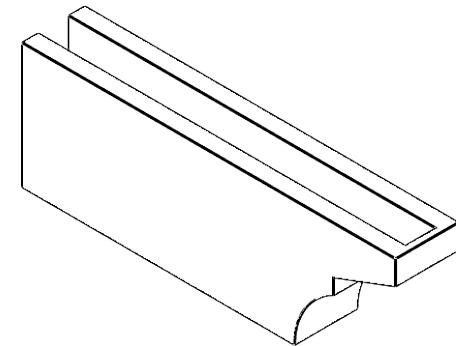

# ITEM NUMBER: RFTURO040X08000X24000X008MON00RCPR

4"W X 8"H X 24"L TIMBERTHANE ROUGH CEDAR MONTEREY FAUX WOOD OPEN RAFTER TAIL, 8"L END, PRIMED TAN

**SIDE PROFILE**

**FRONT PROFILE**

**ISOMETRIC**

GENERATED DATE : 03/02/2023

EKENA MILLWORK  
2300 WEST MAIN ST.  
CLARKSVILLE, TX 75426  
TOLL FREE: 866-607-0453  
WWW.EKENAMILLWORK.COM

**NOTES**

1. INSTALLATION TO BE COMPLETED IN ACCORDANCE WITH MANUFACTURER'S SPECIFICATIONS.
2. DRAWING MAY NOT BE TO SCALE
3. THIS DRAWING IS INTENDED FOR DESIGN AND PLANNING PURPOSES ONLY.
4. ALL INFORMATION CONTAINED HEREIN WAS CURRENT AT THE TIME OF DEVELOPMENT BUT MUST BE REVIEWED AND APPROVED BY THE PRODUCT MANUFACTURER TO BE CONSIDERED ACCURATE.
5. TIMBERTHANE ARCHITECTURAL PRODUCTS ARE MADE FROM HIGH DENSITY URETHANE AND COME FACTORY PRIMED