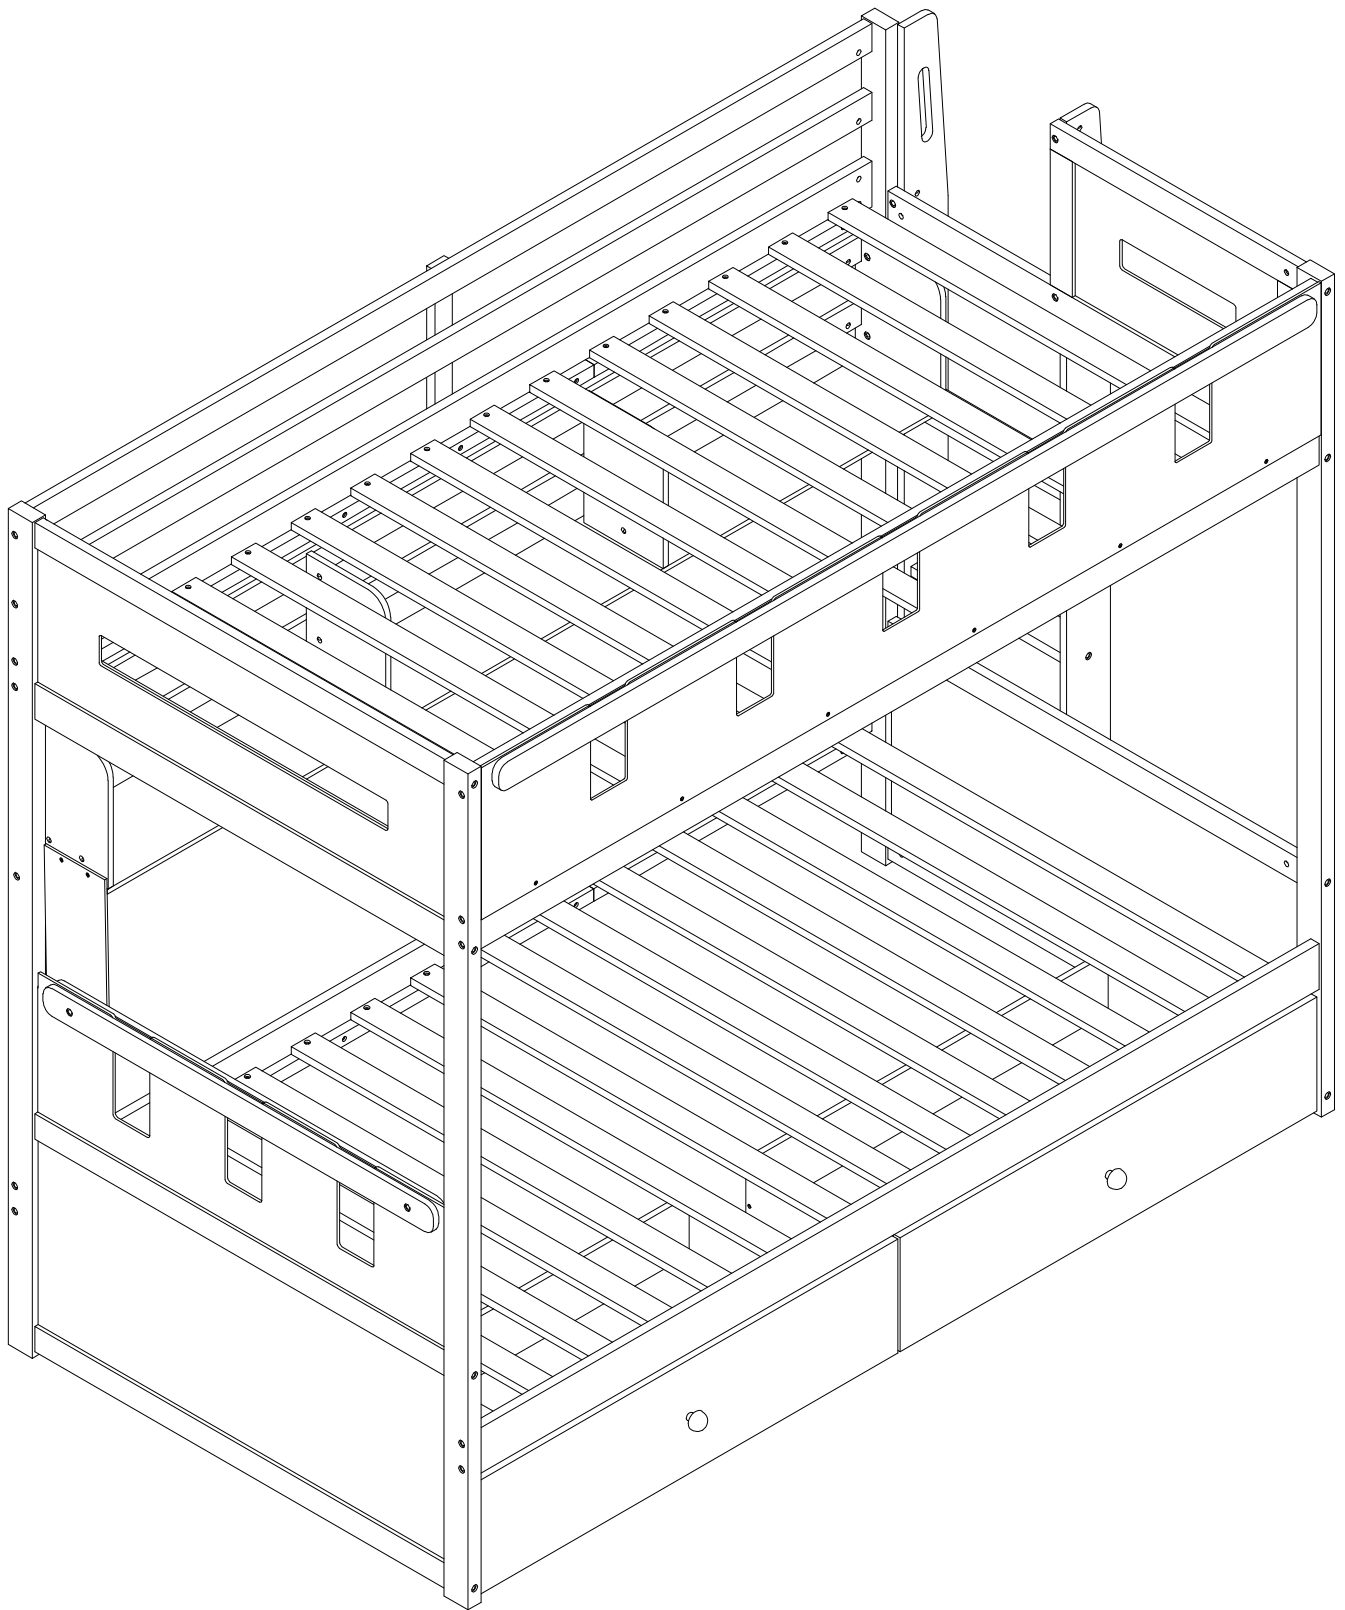

ASSEMBLY INSTRUCTIONS

INSTRUCTIONS DE MONTAGE

N708P400689/N708P400690