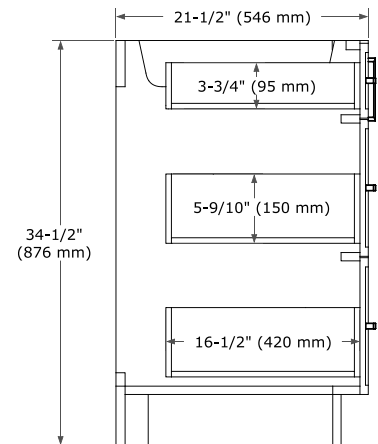

KELLY 60" DOUBLE SINK BASE CABINET

ARIEL

BASE CABINET DIMENSIONS

60" W x 21.5" D x 34.5" H

FEATURES

- Solid wood frame and Plywood
- Soft-close system
- Dovetail construction
- Stylish Slim Shaker Door
- Pull-out inside drawer
- Adjustable shelf

SIDE VIEW

PLAN VIEW