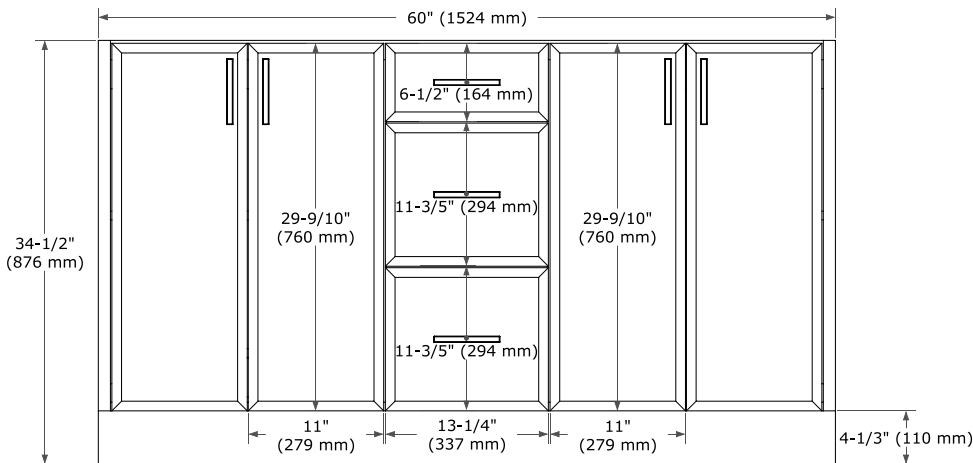

KELLY 60" DOUBLE SINK BASE CABINET

ARIEL

BASE CABINET DIMENSIONS

60" W x 21.5" D x 34.5" H

FEATURES

- Solid wood frame and Plywood
- Soft-close system
- Dovetail construction
- Stylish Slim Shaker Door
- Pull-out inside drawer
- Adjustable shelf

SIDE VIEW

PLAN VIEW