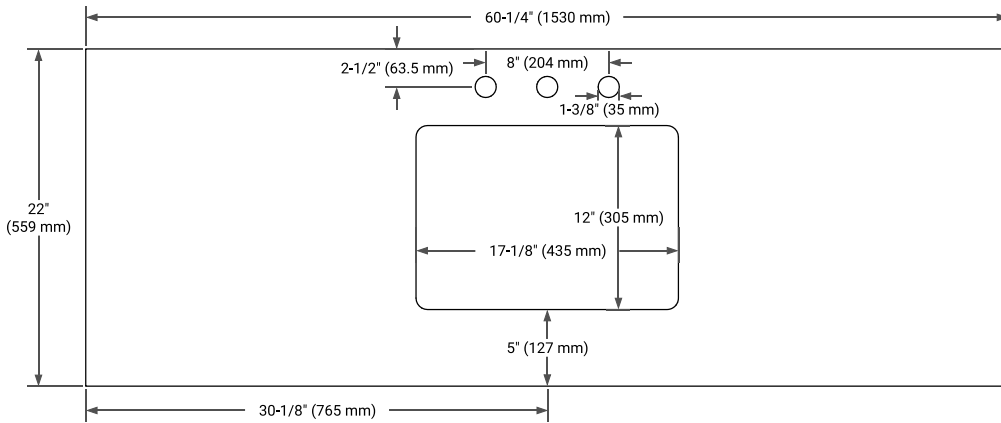

PLAN VIEW

60" SINGLE RECTANGLE SINK COUNTERTOP WITH 2 IN. THICKNESS

OVERALL DIMENSIONS

60.25" W x 22" D x 2" H

COUNTERTOP OPTIONS

Carrara Marble

FEATURES

- Solid countertop with mitered edges & seams
- Undermount white rectangular sink
- Pre-drilled for 8" widespread faucet

INCLUDED

- Countertop
- Matching Backsplash
- Rectangle Sink

COUNTERTOP PLAN VIEW

EDGE SIDE VIEW

THREE DIMENSIONAL COUNTERTOP VIEW