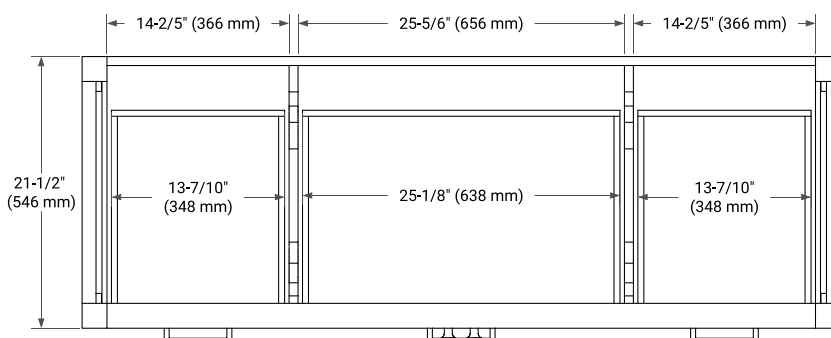

60" SINGLE SINK BASE CABINET

BASE CABINET DIMENSIONS

60" W x 21.5" D x 34.5" H

FEATURES

- Solid wood frame & plywood panels
- Dovetail drawers and joints
- Soft closing doors & drawers

HARDWARE FINISHES*

Brushed Nickel Satin Brass Matte Black Polished Chrome

PLAN VIEW

60" SINGLE RECTANGLE SINK COUNTERTOP WITH 2 IN. THICKNESS

OVERALL DIMENSIONS

60.25" W x 22" D x 2" H

COUNTERTOP OPTIONS

Carrara Marble

FEATURES

- Solid countertop with mitered edges & seams
- Undermount white rectangular sink
- Pre-drilled for 8" widespread faucet

INCLUDED

- Countertop
- Matching Backsplash
- Rectangle Sink

COUNTERTOP PLAN VIEW

EDGE SIDE VIEW

THREE DIMENSIONAL COUNTERTOP VIEW