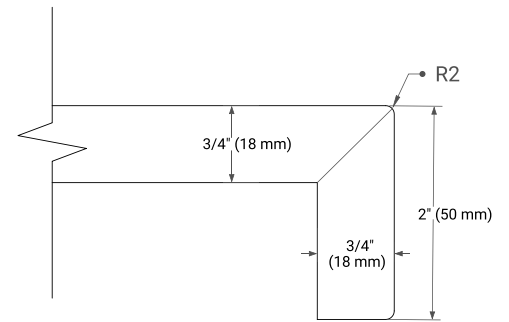

PLAN VIEW

60" SINGLE RECTANGLE SINK COUNTERTOP WITH 2 IN. THICKNESS

OVERALL DIMENSIONS

60.25" W x 22" D x 2" H

COUNTERTOP OPTIONS

Carrara Marble

FEATURES

- Solid countertop with mitered edges & seams
- Undermount white rectangular sink
- Pre-drilled for 8" widespread faucet

INCLUDED

- Countertop
- Matching Backsplash
- Rectangle Sink

COUNTERTOP PLAN VIEW

EDGE SIDE VIEW

THREE DIMENSIONAL COUNTERTOP VIEW