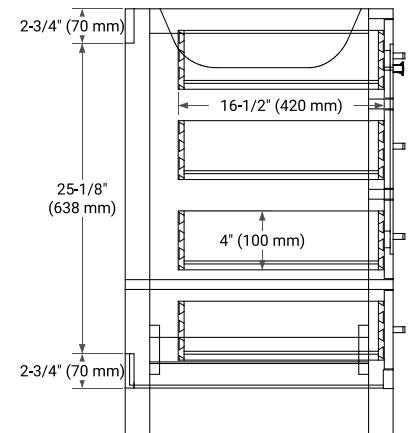

60" SINGLE SINK BASE CABINET

BASE CABINET DIMENSIONS

60" W x 21.5" D x 34.5" H

FEATURES

- Solid wood frame & plywood panels
- Dovetail drawers and joints
- Soft closing doors & drawers

HARDWARE FINISHES*

Brushed Nickel Satin Brass Matte Black Polished Chrome

PLAN VIEW

60" SINGLE RECTANGLE SINK COUNTERTOP WITH 2 IN. THICKNESS

OVERALL DIMENSIONS

60.25" W x 22" D x 2" H

COUNTERTOP OPTIONS

Carrara Marble

FEATURES

- Solid countertop with mitered edges & seams
- Undermount white rectangular sink
- Pre-drilled for 8" widespread faucet

INCLUDED

- Countertop
- Matching Backsplash
- Rectangle Sink

COUNTERTOP PLAN VIEW

EDGE SIDE VIEW

THREE DIMENSIONAL COUNTERTOP VIEW