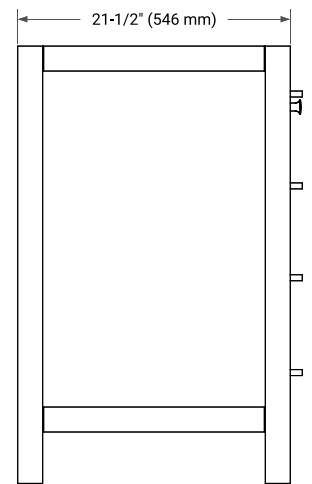

60" SINGLE SINK BASE CABINET

BASE CABINET DIMENSIONS

60" W x 21.5" D x 34.5" H

FEATURES

- Solid wood frame & plywood panels
- Dovetail drawers and joints
- Soft closing doors & drawers

HARDWARE FINISHES*

Brushed Nickel Satin Brass Matte Black Polished Chrome

PLAN VIEW

60" SINGLE RECTANGLE SINK COUNTERTOP WITH 2 IN. THICKNESS

OVERALL DIMENSIONS

60.25" W x 22" D x 2" H

COUNTERTOP OPTIONS

Carrara Marble

FEATURES

- Solid countertop with mitered edges & seams
- Undermount white rectangular sink
- Pre-drilled for 8" widespread faucet

INCLUDED

- Countertop
- Matching Backsplash
- Rectangle Sink

COUNTERTOP PLAN VIEW

EDGE SIDE VIEW

THREE DIMENSIONAL COUNTERTOP VIEW