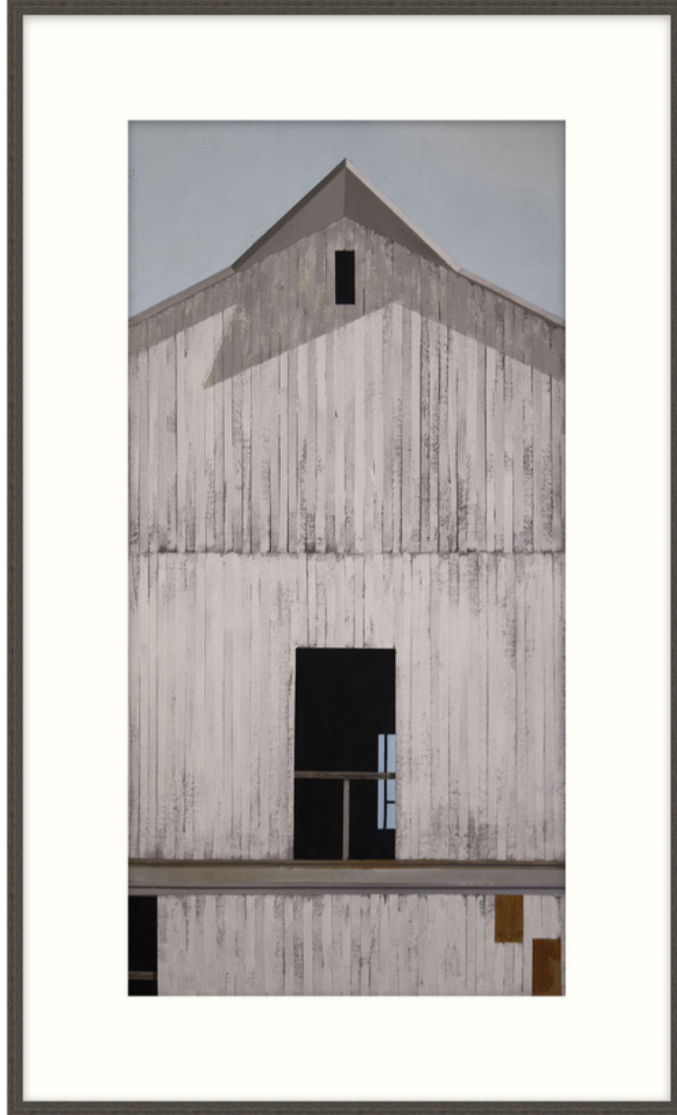

# THEODORE ALEXANDER

## Smokey Ridge 2

D2778S55545-4759

Smokey Ridge 2 is a nostalgic work of art on textured paper. Across a minimalist picture plane of serene tones and familiar geometric shapes, the iconic imagery of the American Barn takes shape. Vertical slatting and darkened doorways and windows draw the eye toward weather-worn boards and textural shading for a presence that feels both antique and three-dimensional. Set against a background of cool grey, a palette of vanilla onyx, and dark brown beautifully complete the imagery. The second of a three-part series on textured paper, Smokey Ridge 2 gracefully captures the nostalgia of an iconic form in this addition ART by TA.

► Textured Paper - Single Matboard, M4 - Warm White Smooth + White  
Core Width:6", F1364 - Gray Oak Cap Frame - Width: 0.77

W 21 x D 1¼ x H 28 inches

**Material(s):**

**Collection:** Art by TA

**Style:** Modern / Formal Modern

**Type:** Décor / Wall Art