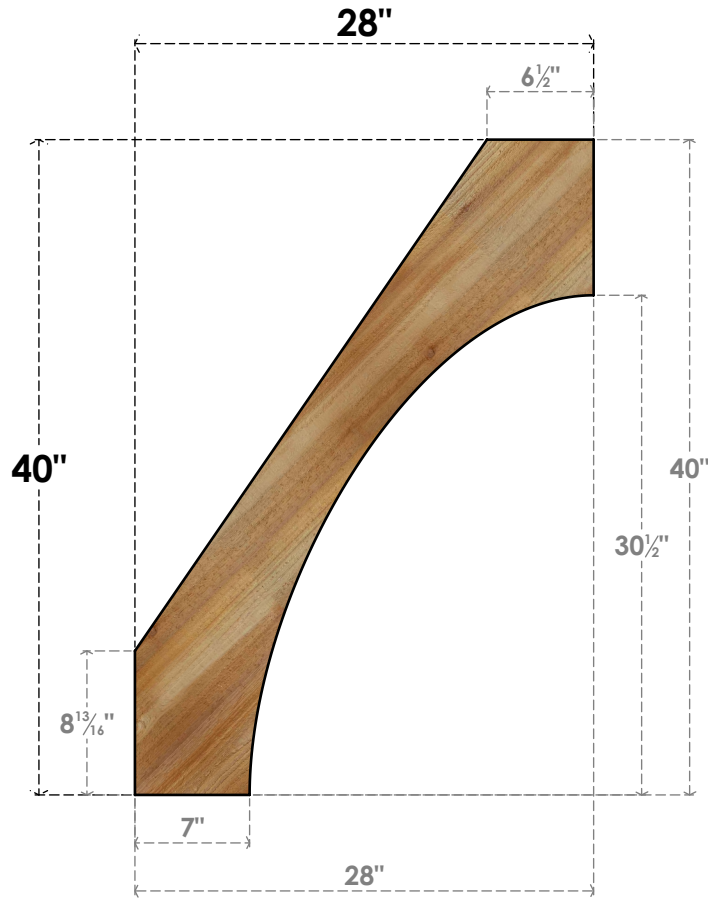

BRC06X28X40WTLOORWR

6"W X 28"D X 40"H WESTLAKE ROUGH SAWN BRACE, WESTERN RED CEDAR

SIDE

FRONT

EKENA MILLWORK
 2300 WEST MAIN ST.
 CLARKSVILLE, TX 75426
 TOLL FREE: 866-607-0453
 WWW.EKENAMILLWORK.COM

NOTES