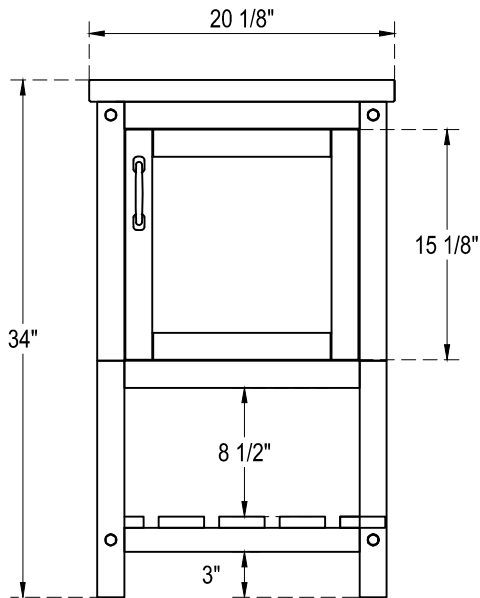

SPECIFICATIONS

Overall Length
4 7/8" (123mm)

3 3/4" (96mm)
center to center