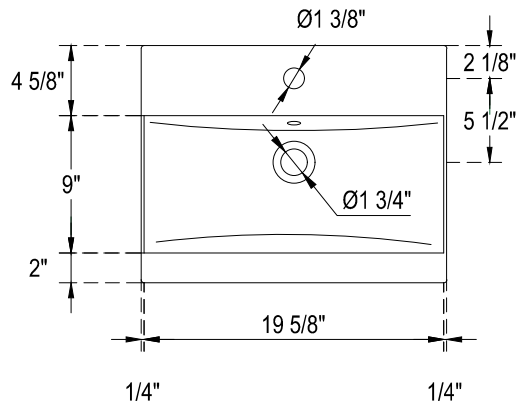

SPECIFICATIONS

Overall Length
4 7/8" (123mm)

3 3/4" (96mm)
center to center