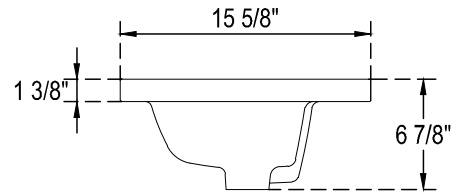

SPECIFICATIONS

Overall Length
4 7/8" (123mm)

3 3/4" (96mm)
center to center