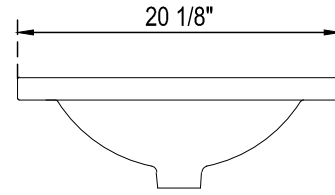

SPECIFICATIONS

Overall Length
4 7/8" (123mm)

3 3/4" (96mm)
center to center