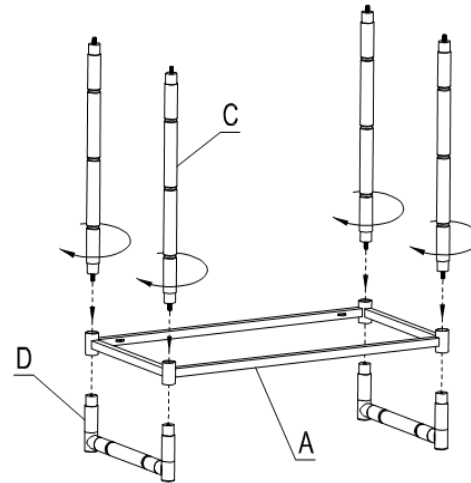

PREPARATION

Before beginning assembly of product, make sure all parts are present. Compare parts with package contents list and hardware contents list.

If any part is missing or damaged, do not attempt to assemble the product.

Estimated Assembly Time: 20 minutes.

FIG. 1

FIG. 2

FIG. 3

FIG. 4