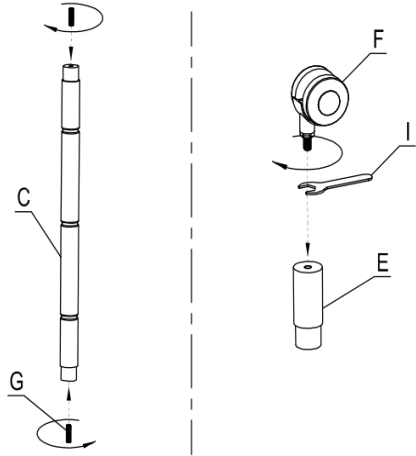

PREPARATION

Before beginning assembly of product, make sure all parts are present. Compare parts with package contents list and hardware contents list.

If any part is missing or damaged, do not attempt to assemble the product.

Estimated Assembly Time: 20 minutes.

FIG. 1