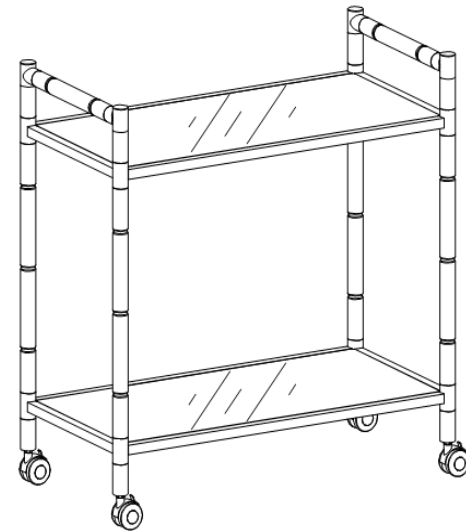

Part List and Hardware List

PIECE	DESCRIPTION	PICTURE	QUANTITY
A	FRAME		2X
B	GLASS		2X
C	ACRYLIC LEG		4X
D	ACRYLIC HANDLE		2X
E	ACRYLIC LEG		4X
F	WHEEL		4X
G	LONG SCREW		8X
H	RUBBER MAT		8X
I	SPANNER		1X

Product Dimensions:31.5"W x 15.75" D x 32.28" H

PREPARATION

Before beginning assembly of product, make sure all parts are present. Compare parts with package contents list and hardware contents list.

If any part is missing or damaged, do not attempt to assemble the product.