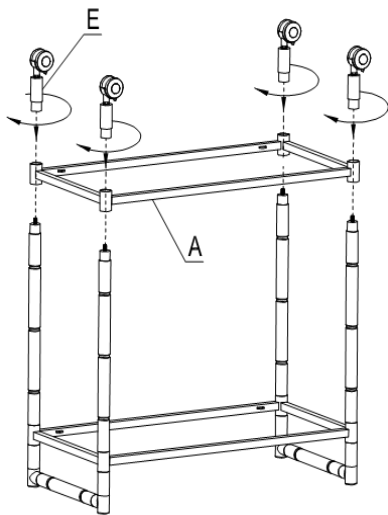

PREPARATION

Before beginning assembly of product, make sure all parts are present. Compare parts with package contents list and hardware contents list.

If any part is missing or damaged, do not attempt to assemble the product.

Estimated Assembly Time: 20 minutes.

FIG. 1

FIG. 2

FIG. 3

FIG. 4