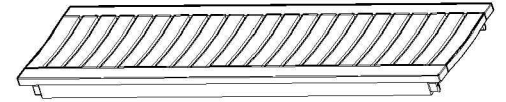

ASSEMBLY INSTRUCTIONS

Classic 6' Bench

A Top
(1 Pc)

B Leg
(2 Pcs L&R)

C Center Leg
(1 Pc)

Hardware

D M6x5 Brass

(4 Pcs)