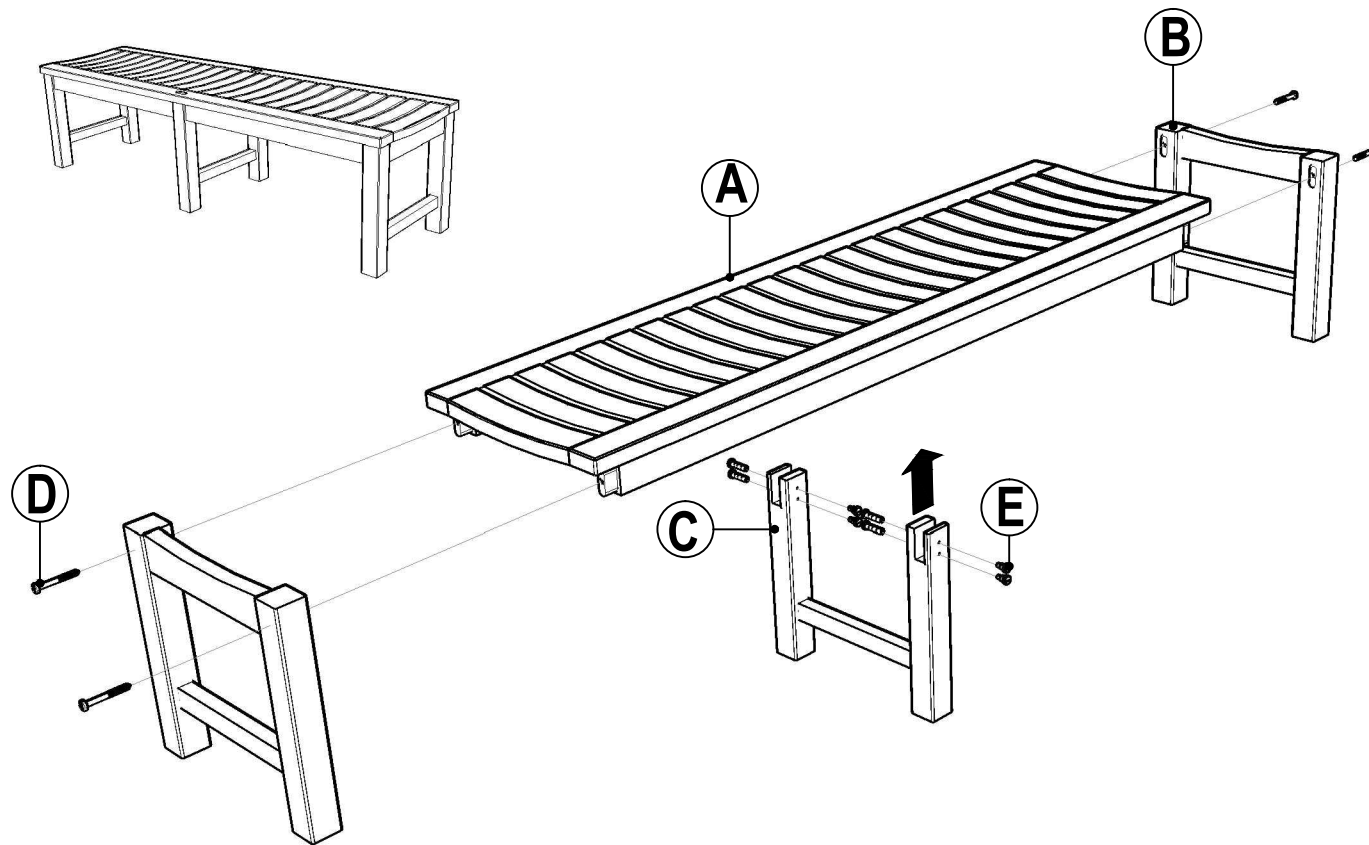

ASSEMBLY INSTRUCTIONS

Classic 6' Bench

A Top
(1 Pc)

B Leg
(2 Pcs L&R)

C Center Leg
(1 Pc)

Hardware

D M6x5 Brass

(4 Pcs)

E M9x5 Brass

(4 Pcs)