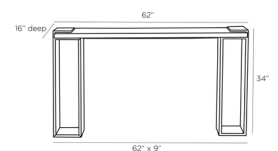

ORSEN CONSOLE

4660
 Antique Brass
 H: 34 IN
 W: 62 IN
 D: 16 IN

Architectural and minimal, the Orsen console exhibits is rooted in elements of industrial-inspired design. An ebony finished oak wood top showcases a bold and sculptural silhouette. The legs clamp over the tabletop's edges clad in antique brass for a highlighted accent. Wood will vary.