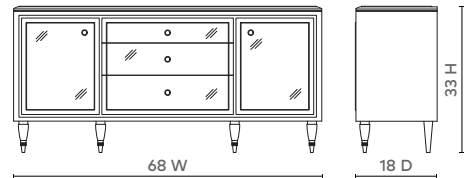

SOFIA 3-DRAWER & 2-DOOR CABINET, BLEACHED CERUSED OAK

SOF-450-99

- 68w x 18d x 33h
- Straight Grain Bleached Cerused Veneer
- Clear Mirror Top & Panels
- Antique Brass Details & Pull
- Oak Veneer Drawer Interior with Soft Closing Glides
- 2 Adjustable Shelves
- Back Features Holes For Cable Access