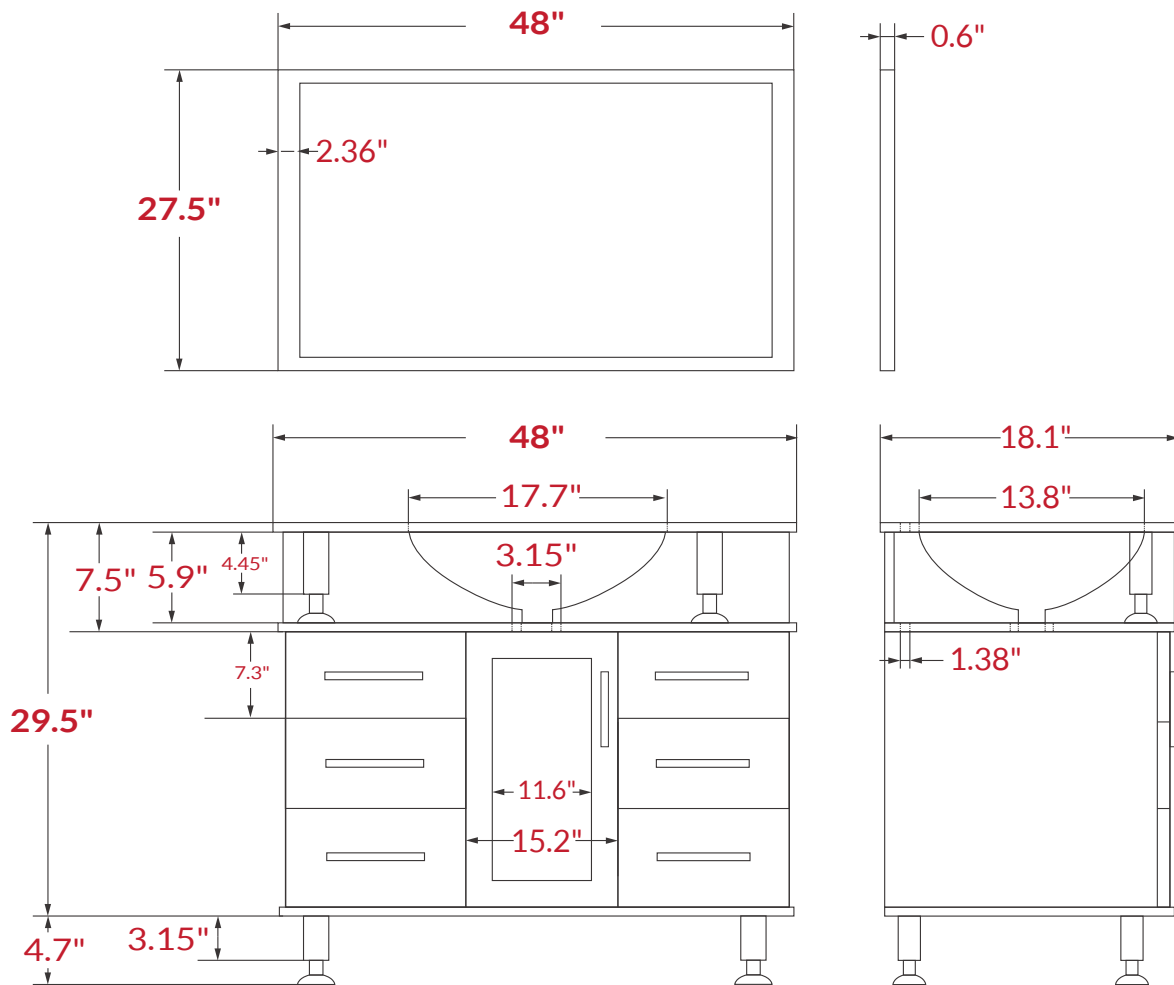

VANITY CABINET + MIRROR

INSTALLATION INSTRUCTIONS

WHAT'S IN THE BOX / REQUIRED TOOLS

PACKING LIST

Part Number	Quantity	Description
1	1	Vanity Base Cabinet
2	1	Glass Top
3	1	Mirror
4	4	Base Legs
5	2	Glass Top Legs
6	2	Wall Anchors
7	2	Screws 1 1/4"
8	16	Screws 1/2"
9	4	Set Screws
10	4	Leg Mounting Plate

9

10

TOOLS REQUIRED FOR INSTALLATION (NOT INCLUDED)

Note: Other tools may be required

DIMENSIONS/TECHNICAL DATA

ATTENTION! Dimensions may vary by up to 3/8". It is highly recommended to pull all dimensions of actual model for installation and measuring purposes.

ATTENTION! The measurements in inches are rounded to the nearest 1/8"

INSTALLATION (PART 1)

1 Unscrew leg mounting plate **10** and leg mounting bolt **9** from each base leg **4**.

2 Attach leg mounting plate **10** to the bottom of cabinet **1** and screw in leg mounting bolt **9**