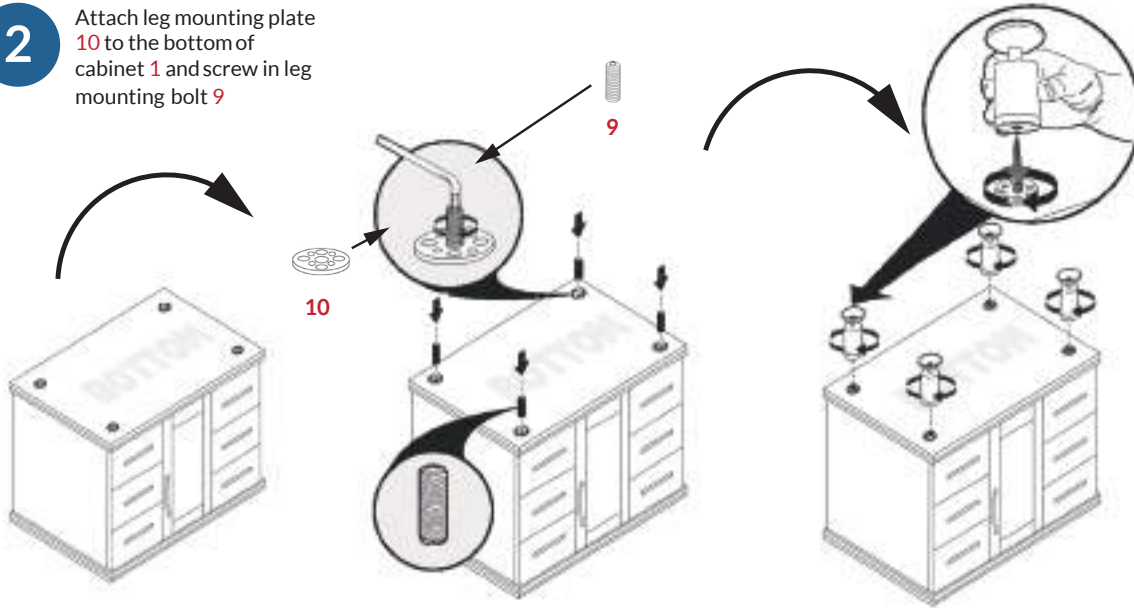

VANITY CABINET + MIRROR

INSTALLATION INSTRUCTIONS

WHAT'S IN THE BOX / REQUIRED TOOLS

PACKING LIST

Part Number	Quantity	Description
1	1	Vanity Base Cabinet
2	1	Glass Top
3	1	Mirror
4	4	Base Legs
5	2	Glass Top Legs
6	2	Wall Anchors
7	2	Screws 1 1/4"
8	16	Screws 1/2"
9	4	Set Screws
10	4	Leg Mounting Plate

9

10

TOOLS REQUIRED FOR INSTALLATION (NOT INCLUDED)

Note: Other tools may be required

DIMENSIONS/TECHNICAL DATA

ATTENTION! Dimensions may vary by up to 3/8". It is highly recommended to pull all dimensions of actual model for installation and measuring purposes.

ATTENTION! The measurements in inches are rounded to the nearest 1/8"

INSTALLATION (PART 1)

1 Unscrew leg mounting plate **10** and leg mounting bolt **9** from each base leg **4**.

2 Attach leg mounting plate **10** to the bottom of cabinet **1** and screw in leg mounting bolt **9**

3 Attach each mounting leg to the bottom of cabinet by screwing in the leg on top of the leg mounting bolt

INSTALLATION (PART 2)

Install cabinet (D)

PARTS

MIRROR INSTALLATION

- 1 Level the mirror bracket and then mark the installation position
- 2 Drill the installation holes
- 3 Insert the plastic plug
- 4 Hung the mirror
Install the screw