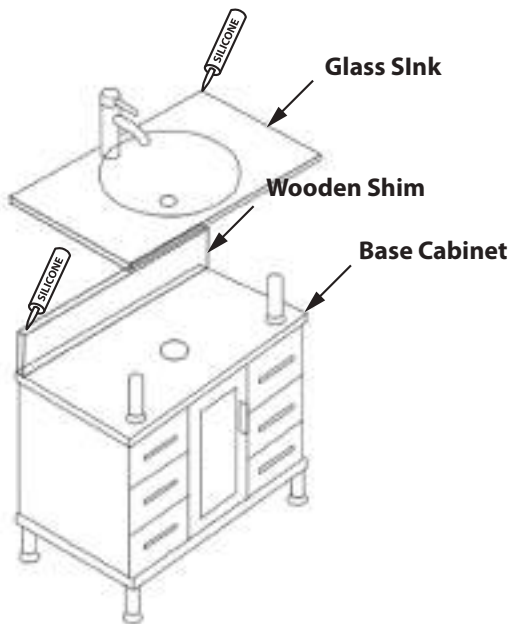

INSTALLATION (PART 1)

1 Unscrew leg mounting plate **10** and leg mounting bolt **9** from each base leg **4**.

2 Attach leg mounting plate **10** to the bottom of cabinet **1** and screw in leg mounting bolt **9**

3 Attach each mounting leg to the bottom of cabinet by screwing in the leg on top of the leg mounting bolt