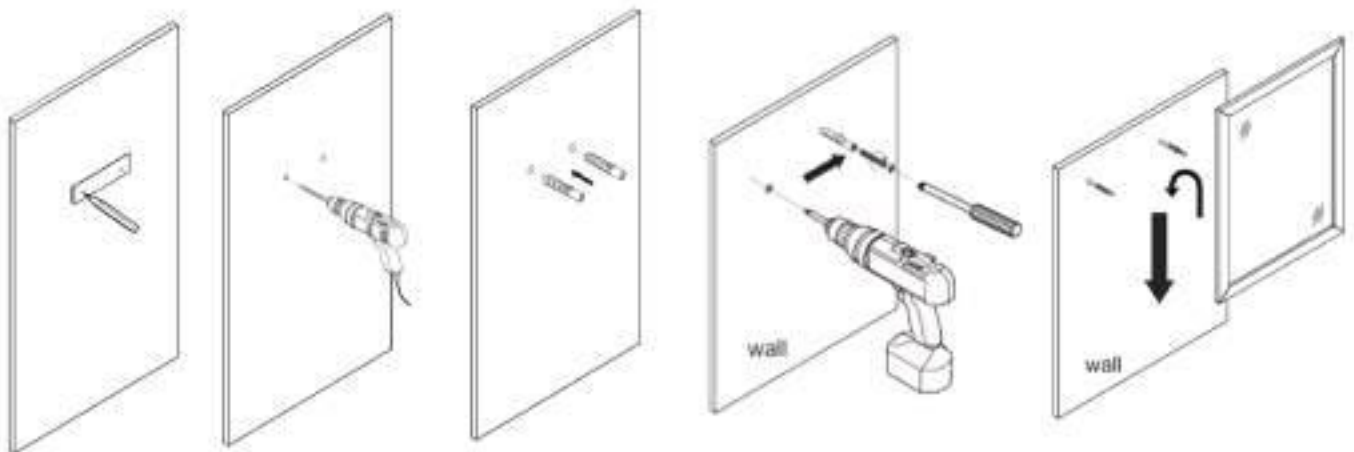

ATTENTION! The measurements in inches are rounded to the nearest 1/8"

INSTALLATION (PART 1)

1 Unscrew leg mounting plate **10** and leg mounting bolt **9** from each base leg **4**.

2 Attach leg mounting plate **10** to the bottom of cabinet **1** and screw in leg mounting bolt **9**

3 Attach each mounting leg to the bottom of cabinet by screwing in the leg on top of the leg mounting bolt

INSTALLATION (PART 2)

Install cabinet (D)

PARTS

MIRROR INSTALLATION

- 1 Level the mirror bracket and then mark the installation position
- 2 Drill the installation holes
- 3 Insert the plastic plug
- 4 Hung the mirror
Install the screw

INSTALLATION (PART 3)

INSTALLATION OF LESSCARE PRODUCTS BY AN INEXPERIENCED INSTALLER MAY RESULT PERSONAL INJURY OR DEATH!

INSTRUCTIONS THAT, IF IGNORED COULD RESULT IN DEATH OR SERIOUS INJURY CAUSED BY INCORRECT HANDLING OR INSTALLATION OF THE PRODUCT. THESE INSTRUCTIONS MUST BE OBSERVED FOR SAFE INSTALLATION.