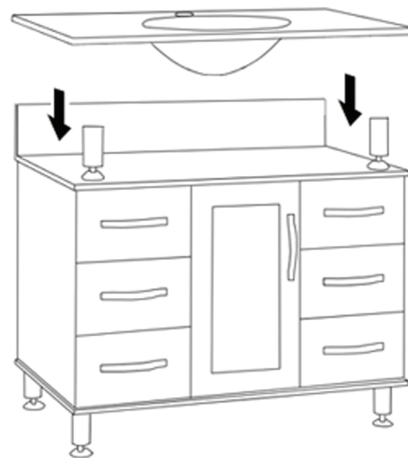

INSTALLATION (PART 1)

1 Unscrew leg mounting plate **10** and leg mounting bolt **9** from each base leg **4**.

2 Attach leg mounting plate **10** to the bottom of cabinet **1** and screw in leg mounting bolt **9**

3 Attach each mounting leg to the bottom of cabinet by screwing in the leg on top of the leg mounting bolt