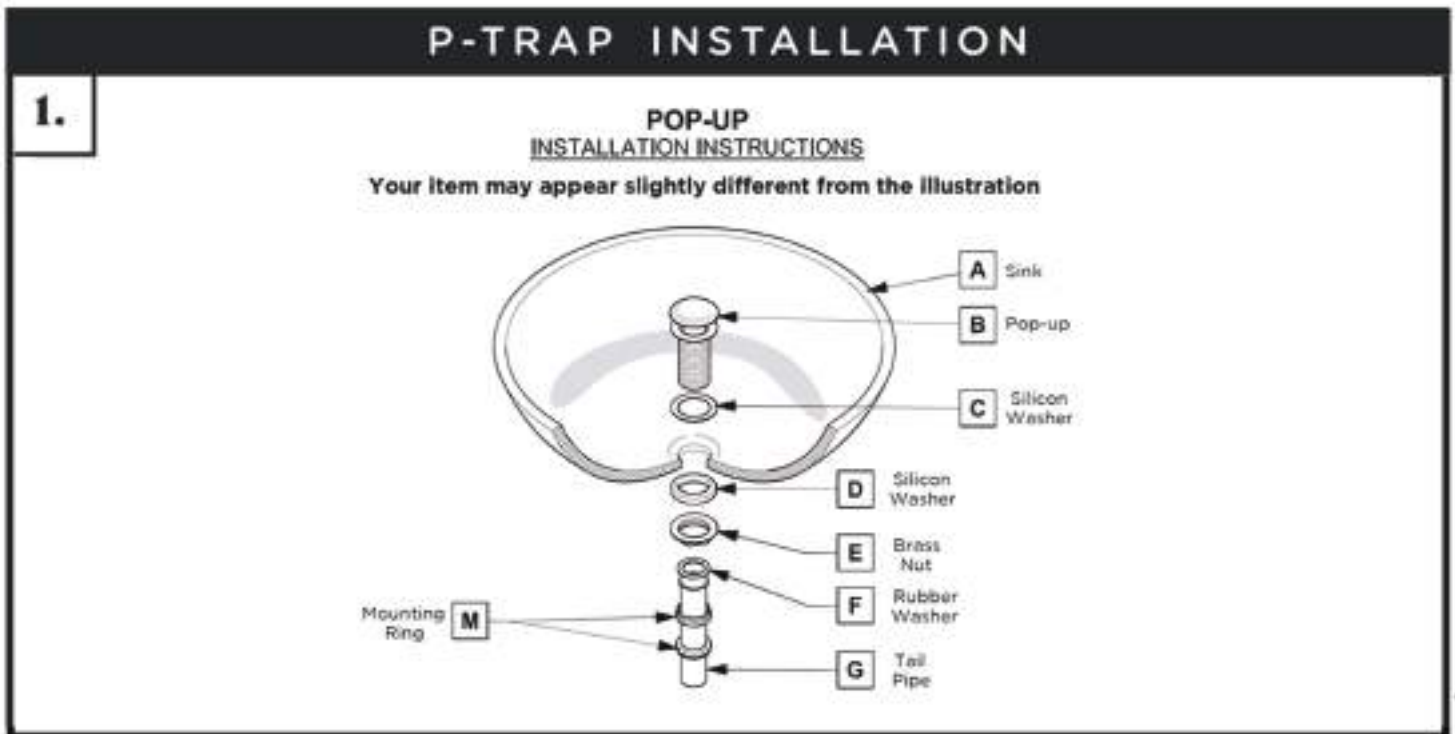

ATTENTION! The measurements in inches are rounded to the nearest 1/8"

INSTALLATION (PART 1)

1 Unscrew leg mounting plate **10** and leg mounting bolt **9** from each base leg **4**.

2 Attach leg mounting plate **10** to the bottom of cabinet **1** and screw in leg mounting bolt **9**

3 Attach each mounting leg to the bottom of cabinet by screwing in the leg on top of the leg mounting bolt

INSTALLATION (PART 2)

Install cabinet (D)

PARTS

MIRROR INSTALLATION

- 1 Level the mirror bracket and then mark the installation position
- 2 Drill the installation holes
- 3 Insert the plastic plug
- 4 Hung the mirror
Install the screw

INSTALLATION (PART 3)

INSTALLATION OF LESSCARE PRODUCTS BY AN INEXPERIENCED INSTALLER MAY RESULT PERSONAL INJURY OR DEATH!

INSTRUCTIONS THAT, IF IGNORED COULD RESULT IN DEATH OR SERIOUS INJURY CAUSED BY INCORRECT HANDLING OR INSTALLATION OF THE PRODUCT. THESE INSTRUCTIONS MUST BE OBSERVED FOR SAFE INSTALLATION.