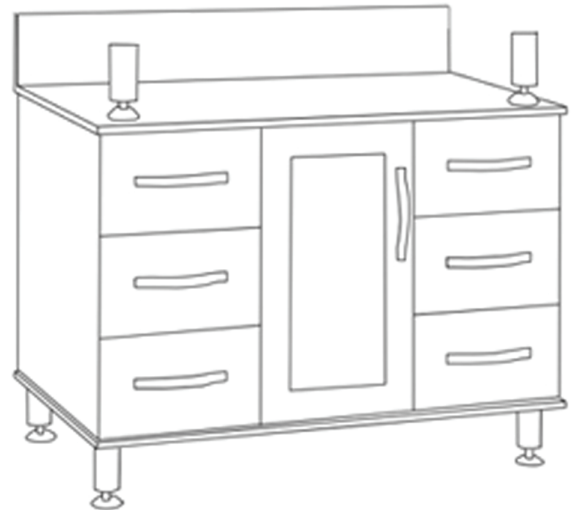

INSTALLATION (PART 2)

Install cabinet (D)

PARTS