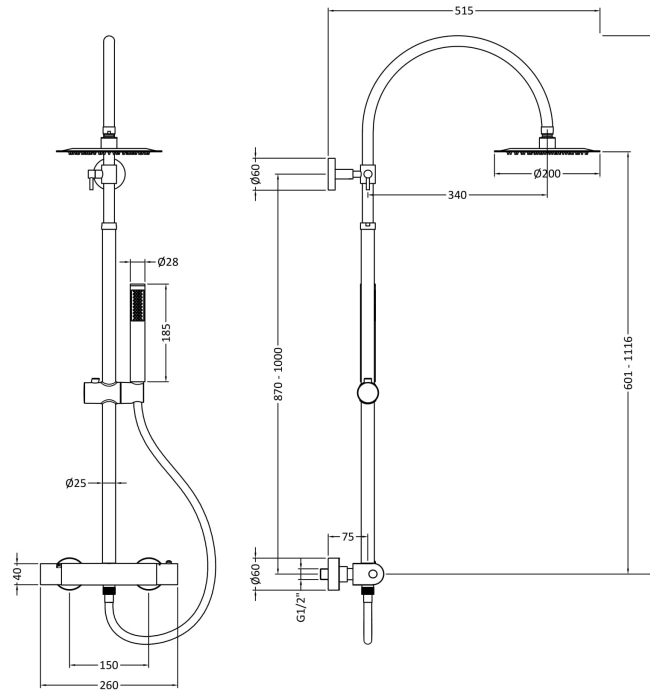

Sales Code: A3530

Description: Luxury Round Brass Complete Shower Kit

Product Dimensions

Length (mm):	
Width (mm):	260
Height (mm):	1336
Depth (mm):	415
Nett Weight (kg):	3.97

Packaging Dimensions

Length (mm):	872
Width (mm):	400
Height (mm):	
Gross Weight (kg):	4.5

Packaging Data

Box Colour:	White Cardboard Box
Box Qty:	1
Label Size:	100 x 50
Label Colour:	White Label
Label Qty:	2

Outer Box Dimensions (If Applicable)

Length (mm):	
Width (mm):	415
Height (mm):	885
Depth (mm):	540
Gross Weight (kg):	
Barcode:	5056211899686

Product Details

Country of Origin:	China
Fitting Instruction:	No
Product Material:	Brass
Mount Type:	Wall, Surface
Outlet Elbow Supplied:	No
Easy Clean:	Yes
Head Included:	Yes
Handset Included:	Yes
Body Jets Included:	No
No of Body Jets:	Not Applicable
Operating Pressure (bar):	1
Valve/Cartridge Type:	1/4 Turn Ceramic Disc
Flow Rates (L/min):	0.1 bar: 2.5 0.5 bar: 7.5 1 bar: 11 2 bar: 16.5 3 bar: 21
TMV2 Approved:	No Approval No: N/A
TMV3 Approved:	No Approval No: N/A
WRAS Approved:	No Approval No: N/A
Head Function:	Single
Handset Function:	Single Setting
Body Jet Info:	Not Applicable
Pipe Size:	15 mm (1/2" Bsp)
Pipe Centres:	150 mm
Colour/Finish:	Chrome
Hose Included:	Yes
No. of Outlets:	2