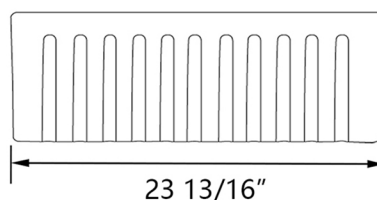

## Model #DV-1K022

Overall Dimension: 23 13/16" L x 17 7/8" W x 10" D

## Technical Specifications:

- + Outer: 23 13/16" L x 17 7/8" W x 10" D
- + Inner: 22 3/16" L x 16 1/2" W x 9 1/4" D
- + Weight: 66.14 lbs
- + Drain: 3 1/2" diameter
- + Cabinet Size: 24 13/16" minimum