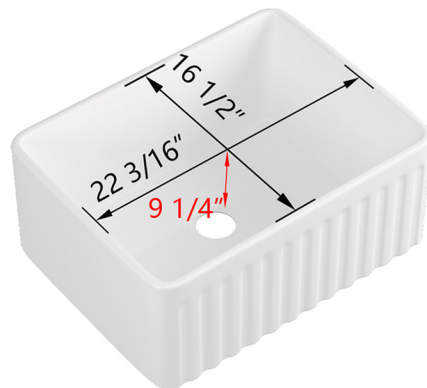

## Model #DV-1K022

Overall Dimension: 23 13/16" L x 17 7/8" W x 10" D

## Features:

- Deep single bowl sink inhibits splashing, fits your tallest pots and piles of dishes, and holds your largest cookware.
- Sink can be installed with either Front Side with Slotted or Back Side with Two Row Slotted.
- The surface of DeerValley Kitchen sink is coated with a thick glaze material, making it smooth and easy to clean. It is also quieter than a stainless steel sink.
- Extreme resistance to chip, discoloration, scratching and cracking.
- Sink can accommodate a 3.5" garbage disposal.
- The water absorption rate of Ceramic sinks is 20%, which meets the qualified standard.
- The size of this sink is relatively small, not only can be placed in the kitchen, but also can be placed in the laundry room as a laundry sink.

## Package Included:

● Farmhouse Kitchen Sink(DV-1K022)

● Sink Grid(DV-K022G02)

● Basket Strainer(DV-1D901)

## Technical Specifications:

- + Outer: 23 13/16" L x 17 7/8" W x 10" D
- + Inner: 22 3/16" L x 16 1/2" W x 9 1/4" D
- + Weight: 66.14 lbs
- + Drain: 3 1/2" diameter
- + Cabinet Size: 24 13/16" minimum