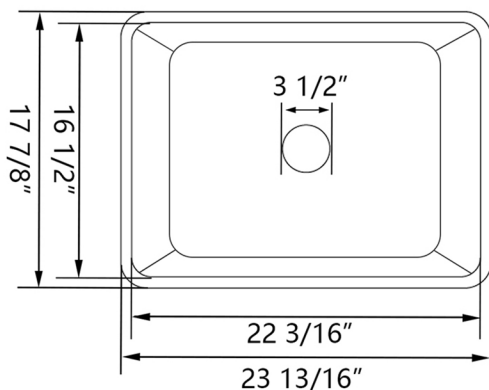

## Model #DV-1K022

Overall Dimension: 23 13/16" L x 17 7/8" W x 10" D

## Technical Specifications:

- + Outer: 23 13/16" L x 17 7/8" W x 10" D
- + Inner: 22 3/16" L x 16 1/2" W x 9 1/4" D
- + Weight: 66.14 lbs
- + Drain: 3 1/2" diameter
- + Cabinet Size: 24 13/16" minimum