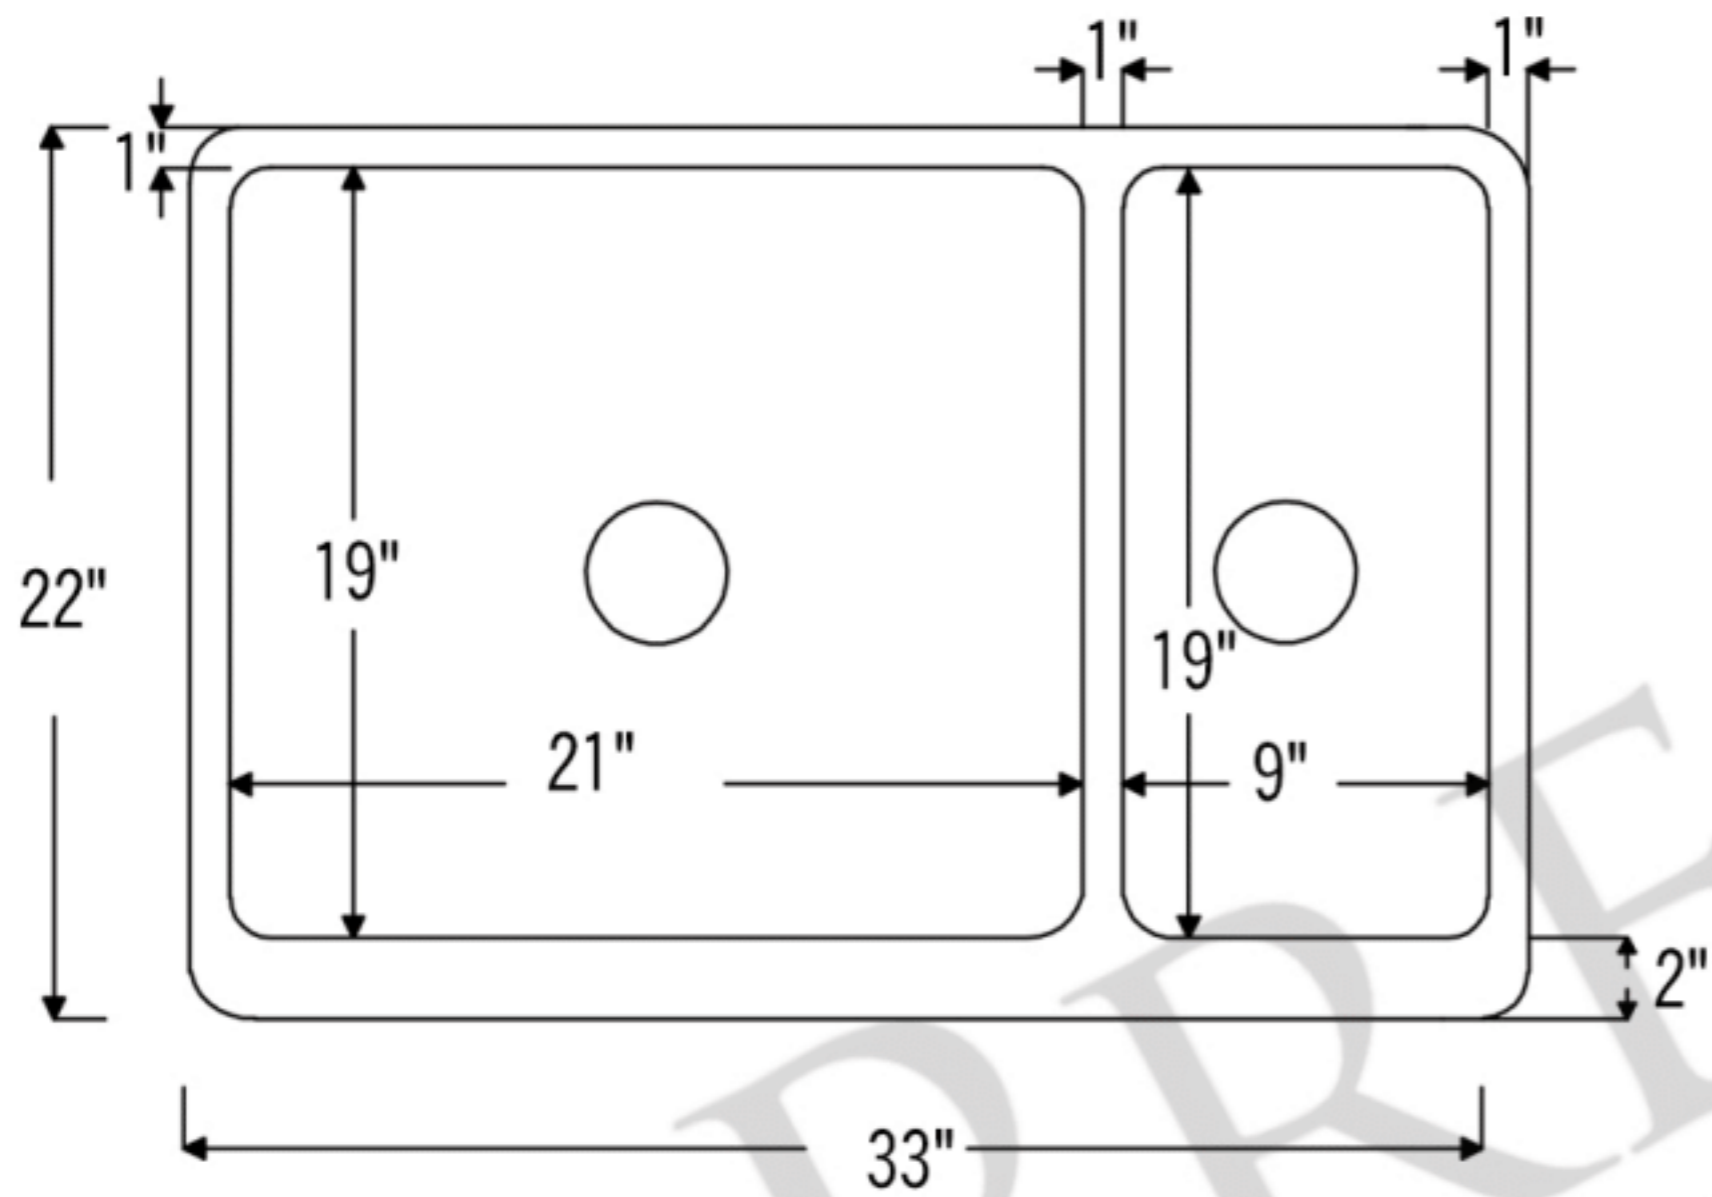

PREMIER
COPPER PRODUCTS

MODEL NUMBER: KA75DB33229

CODE/STANDARD COMPLIANCE

* IAPMO/cUPC LISTED

- Description: 33" Hammered Copper Kitchen Apron
  75/25 Double Basin Sink
- Outer Dimension: 33" x 22" x 9"
- Inner Dimension: L: 21" x 19" x 9" / R: 9" x 19" x 9"
- Rim: Back, Left, Right - 1" / Front - 2"
- Divider: 1" Wide (Optimized)
- Drain Opening: 3.5"
- Gauge: 14
- Finish: Oil Rubbed Bronze

* ORB: Oil Rubbed Bronze

THIS PRODUCT IS HAND CRAFTED, SMALL VARIANCES IN COLOR AND SIZE MAY OCCUR.
DO NOT MAKE ANY INSTALLATION CUTS UNTIL YOU RECEIVE YOUR ITEM(S).