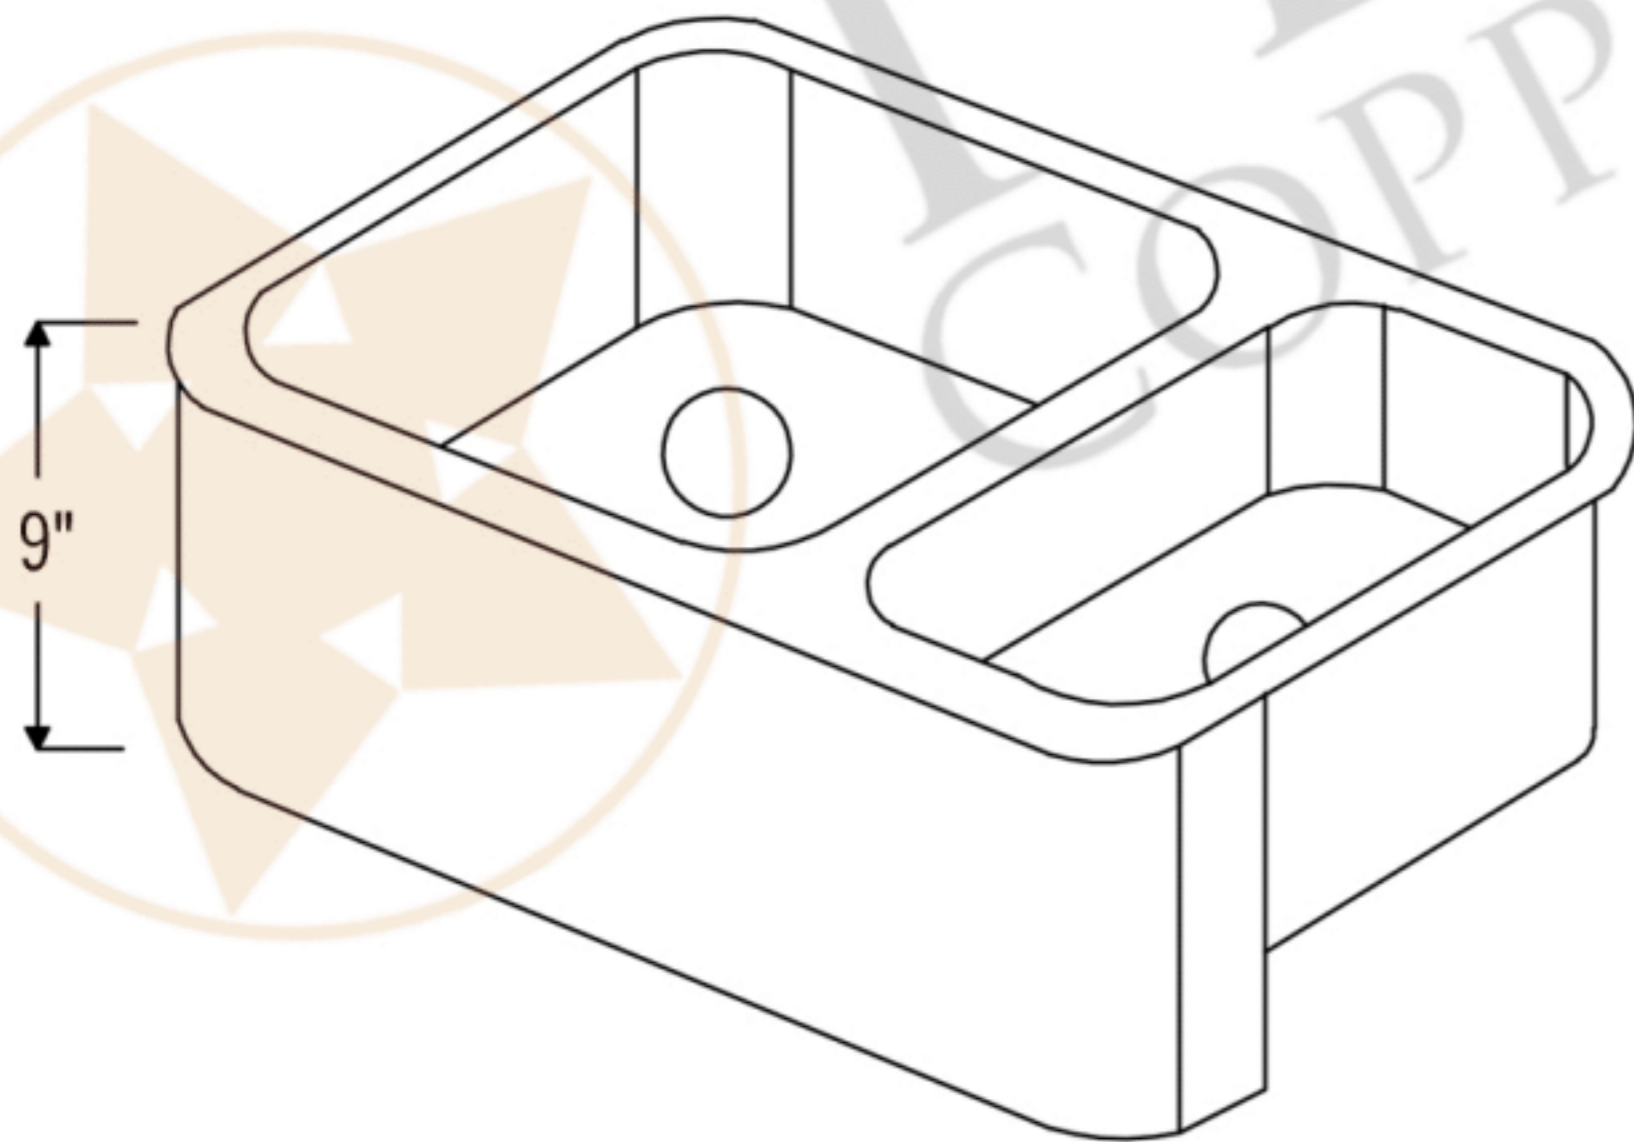

PREMIER
COPPER PRODUCTS

MODEL NUMBER: KA75DB33229

CODE/STANDARD COMPLIANCE

* IAPMO/cUPC LISTED

- Description: 33" Hammered Copper Kitchen Apron
  75/25 Double Basin Sink
- Outer Dimension: 33" x 22" x 9"
- Inner Dimension: L: 21" x 19" x 9" / R: 9" x 19" x 9"
- Rim: Back, Left, Right - 1" / Front - 2"
- Divider: 1" Wide (Optimized)
- Drain Opening: 3.5"
- Gauge: 14
- Finish: Oil Rubbed Bronze

* ORB: Oil Rubbed Bronze

THIS PRODUCT IS HAND CRAFTED, SMALL VARIANCES IN COLOR AND SIZE MAY OCCUR.
DO NOT MAKE ANY INSTALLATION CUTS UNTIL YOU RECEIVE YOUR ITEM(S).