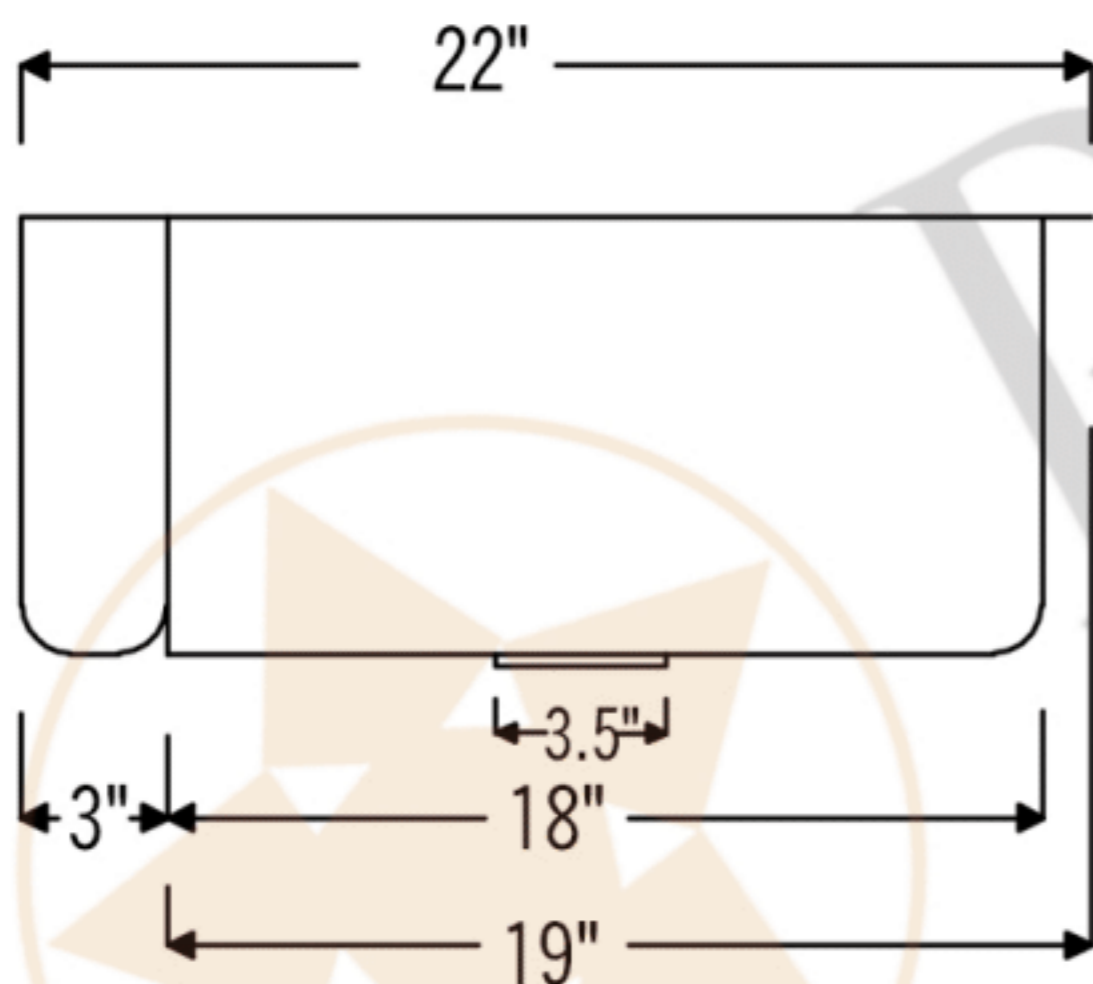

PREMIER
COPPER PRODUCTS

MODEL NUMBER: KA75DB33229

CODE/STANDARD COMPLIANCE

* IAPMO/cUPC LISTED

- Description: 33" Hammered Copper Kitchen Apron
  75/25 Double Basin Sink
- Outer Dimension: 33" x 22" x 9"
- Inner Dimension: L: 21" x 19" x 9" / R: 9" x 19" x 9"
- Rim: Back, Left, Right - 1" / Front - 2"
- Divider: 1" Wide (Optimized)
- Drain Opening: 3.5"
- Gauge: 14
- Finish: Oil Rubbed Bronze

* ORB: Oil Rubbed Bronze

THIS PRODUCT IS HAND CRAFTED, SMALL VARIANCES IN COLOR AND SIZE MAY OCCUR.
DO NOT MAKE ANY INSTALLATION CUTS UNTIL YOU RECEIVE YOUR ITEM(S).