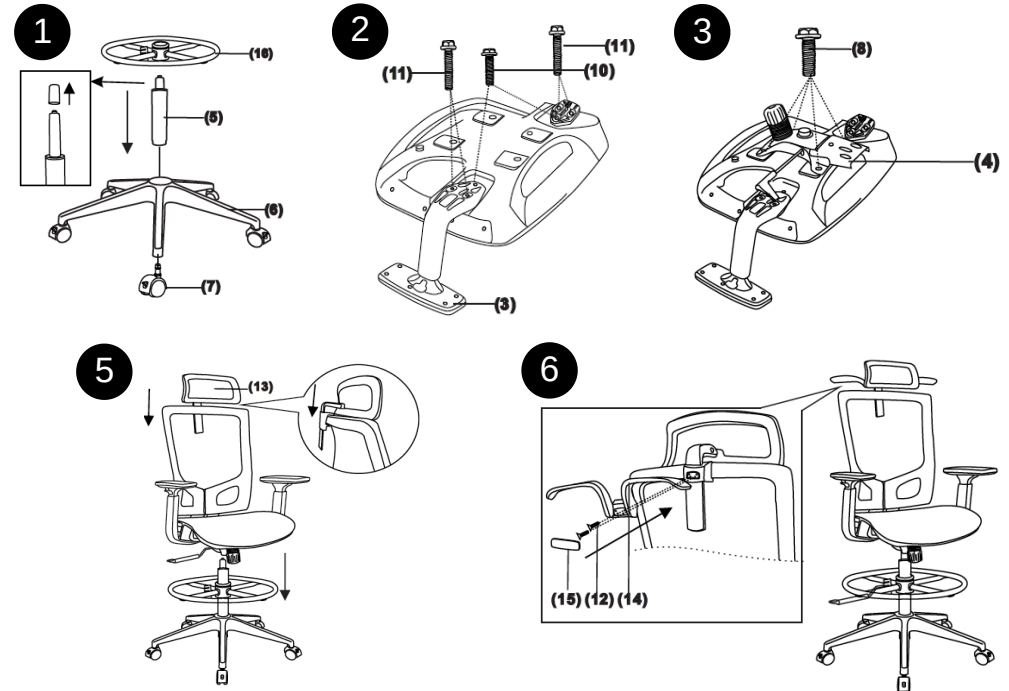

Assembly Instructions

Tools Needed: Allen Wrench - Provided

Please read all instructions before assembly.

Step 1: Insert Casters (7) into Chair Base (6). Insert Gas Lift (5) and cover into the hole in the center of the Chair Base (6). Place Foot Ring (16) over the Gas Lift (5).

Step 2: Attach Arms (3) to both sides of the Chair Seat (2) using M6x1.18" Screws (11) and M6x0.98" Screws (10). Tighten with Allen Wrench (17).

Step 3: Attach Seat Mechanism (4) using M6x0.47" Screws (8). Tighten with Allen Wrench (17).

Step 4: Attach Chair Back (1) to Chair Seat using M8x0.98" Screws (9). Tighten with Allen Wrench (17).

Step 5: Carefully place the assembled Chair Frame onto the Gas Lift (5). Aligning the hole into the Seat Mechanism on the Chair Seat (2) with the Gas Lift (5). Press down on the Chair Seat (2) to secure in place. Attach Headrest (13) to Chair Back (1).

Step 6: Attach Hanger (14) using M5x0.62" Screws (12). Use the Cover (15) to hide the screw holes.

WEIGHT CAPACITY: 275 lbs.

Assembly Notes:

During assembly, hand tighten screw only when all screws are in place then you should tighten all screws completely.