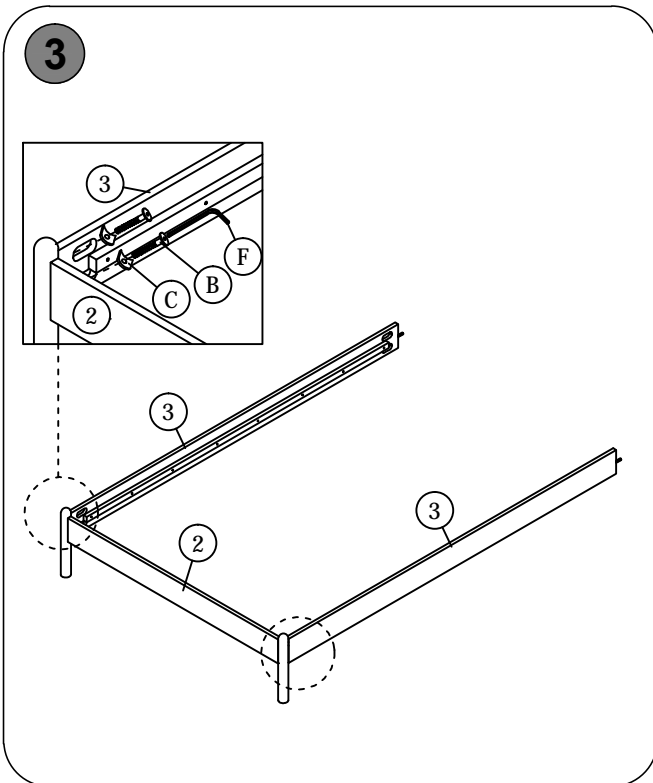

ASSEMBLY INSTRUCTIONS

FULL