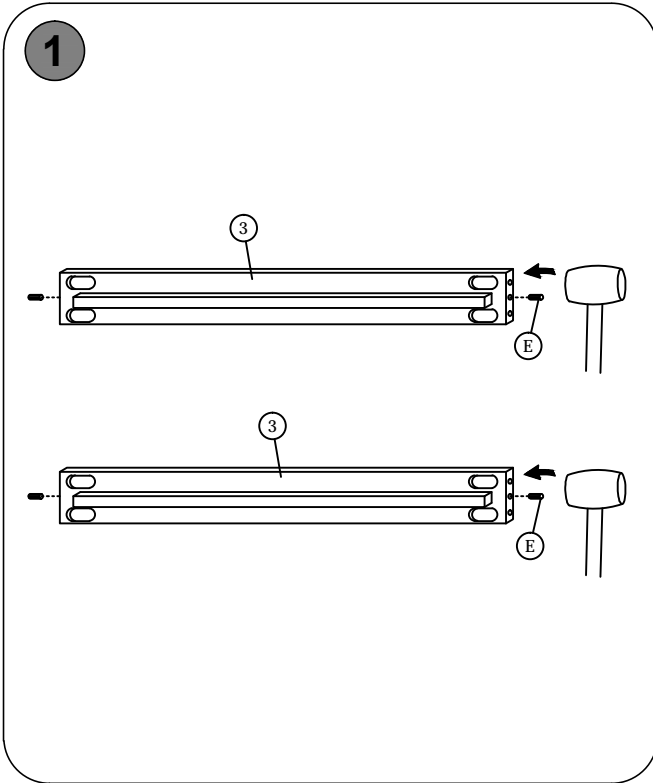

ASSEMBLY INSTRUCTIONS

FULL