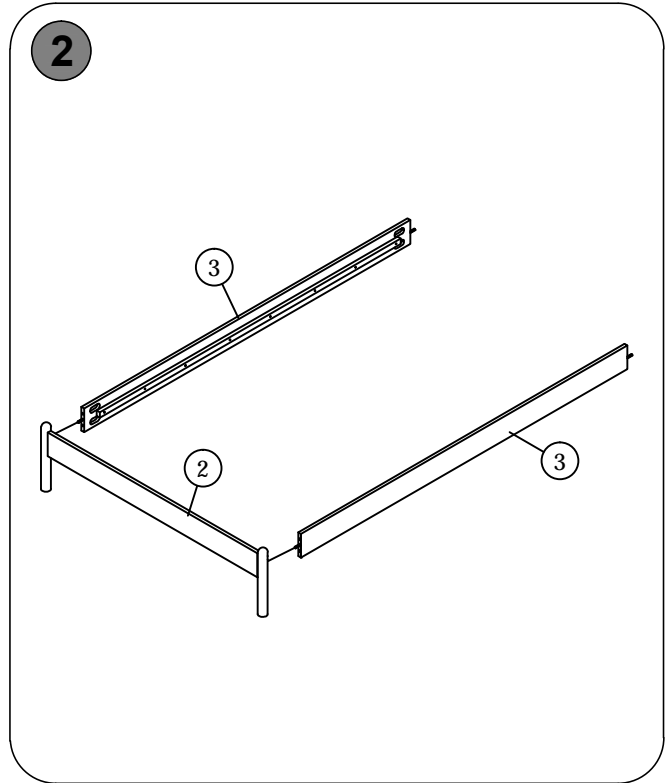

ASSEMBLY INSTRUCTIONS

FULL