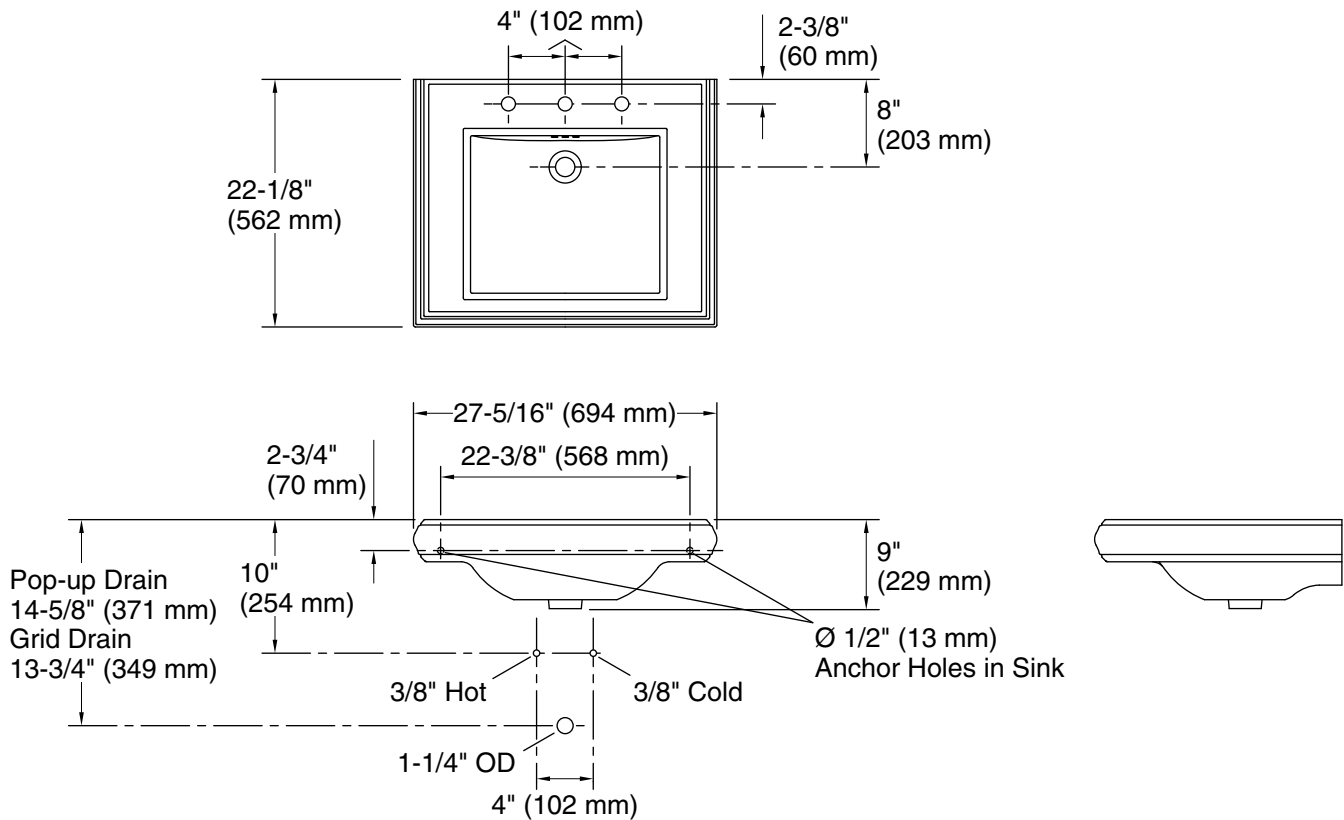

Features

- 8" (203 mm) widespread faucet holes.
- Refined rectangular basin.
- Overflow drain.
- Combines with the K-2267 pedestal to create the K-2258-8 Memoirs pedestal sink.
- Combines with the K-30010 Memoirs console table legs to create a complete console table solution.
- Coordinates with other products in the Memoirs collection.

Technical Information

All product dimensions are nominal.

Bowl configuration:	Single
Installation:	Pedestal, Console table
Center(s):	8
Bowl area:	Length: 18" (457 mm) Width: 15" (381 mm) With overflow: Yes Water depth: 5-1/4" (133 mm)
With overflow:	Yes
Number of deck holes:	3
Faucet hole spacing:	8" (203 mm)
Faucet hole(s):	1-3/8" (35 mm)
Drain hole:	1-3/4" (44 mm)